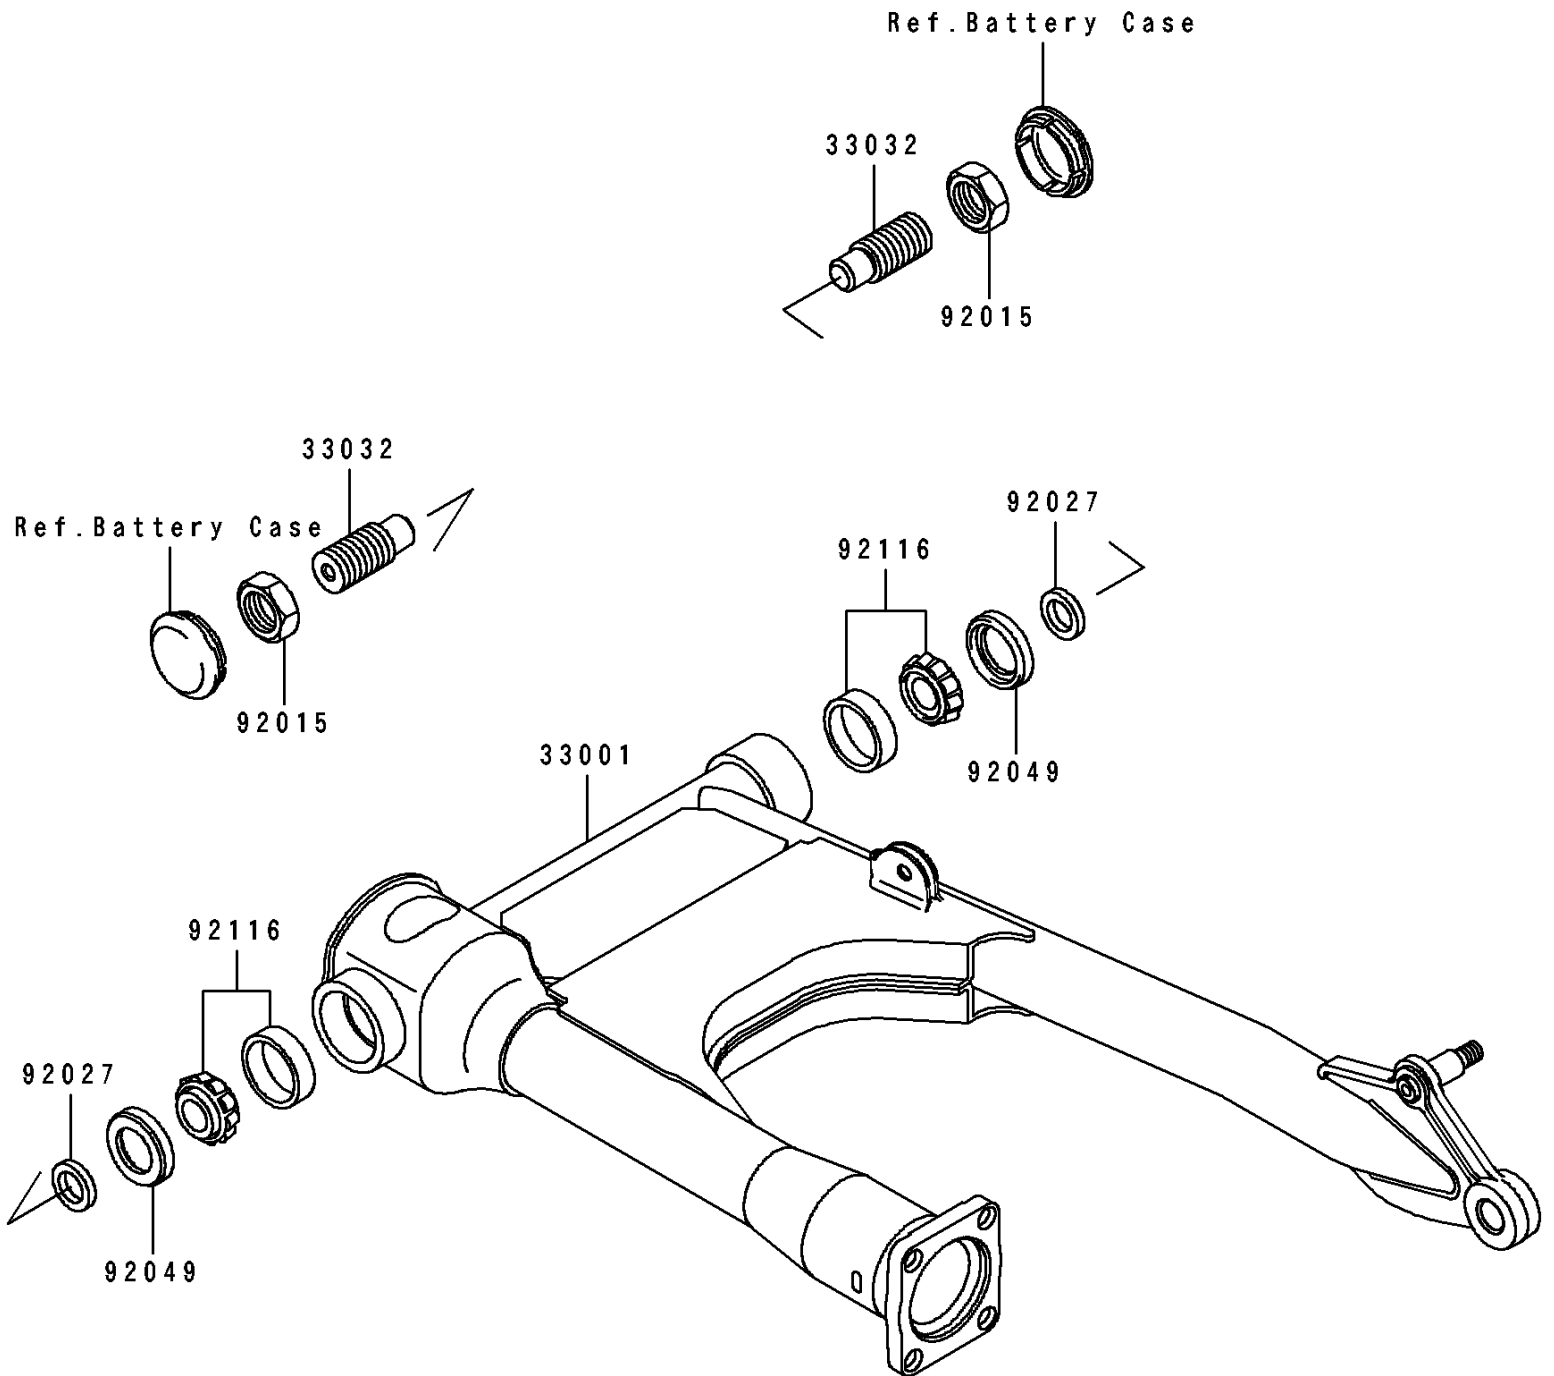

1997 Eliminator 600

PARTS DIAGRAM

Swingarm

F2141

1997 Eliminator 600

PARTS LIST

Swingarm

ITEM NAME

PART NUMBER

QUANTITY
