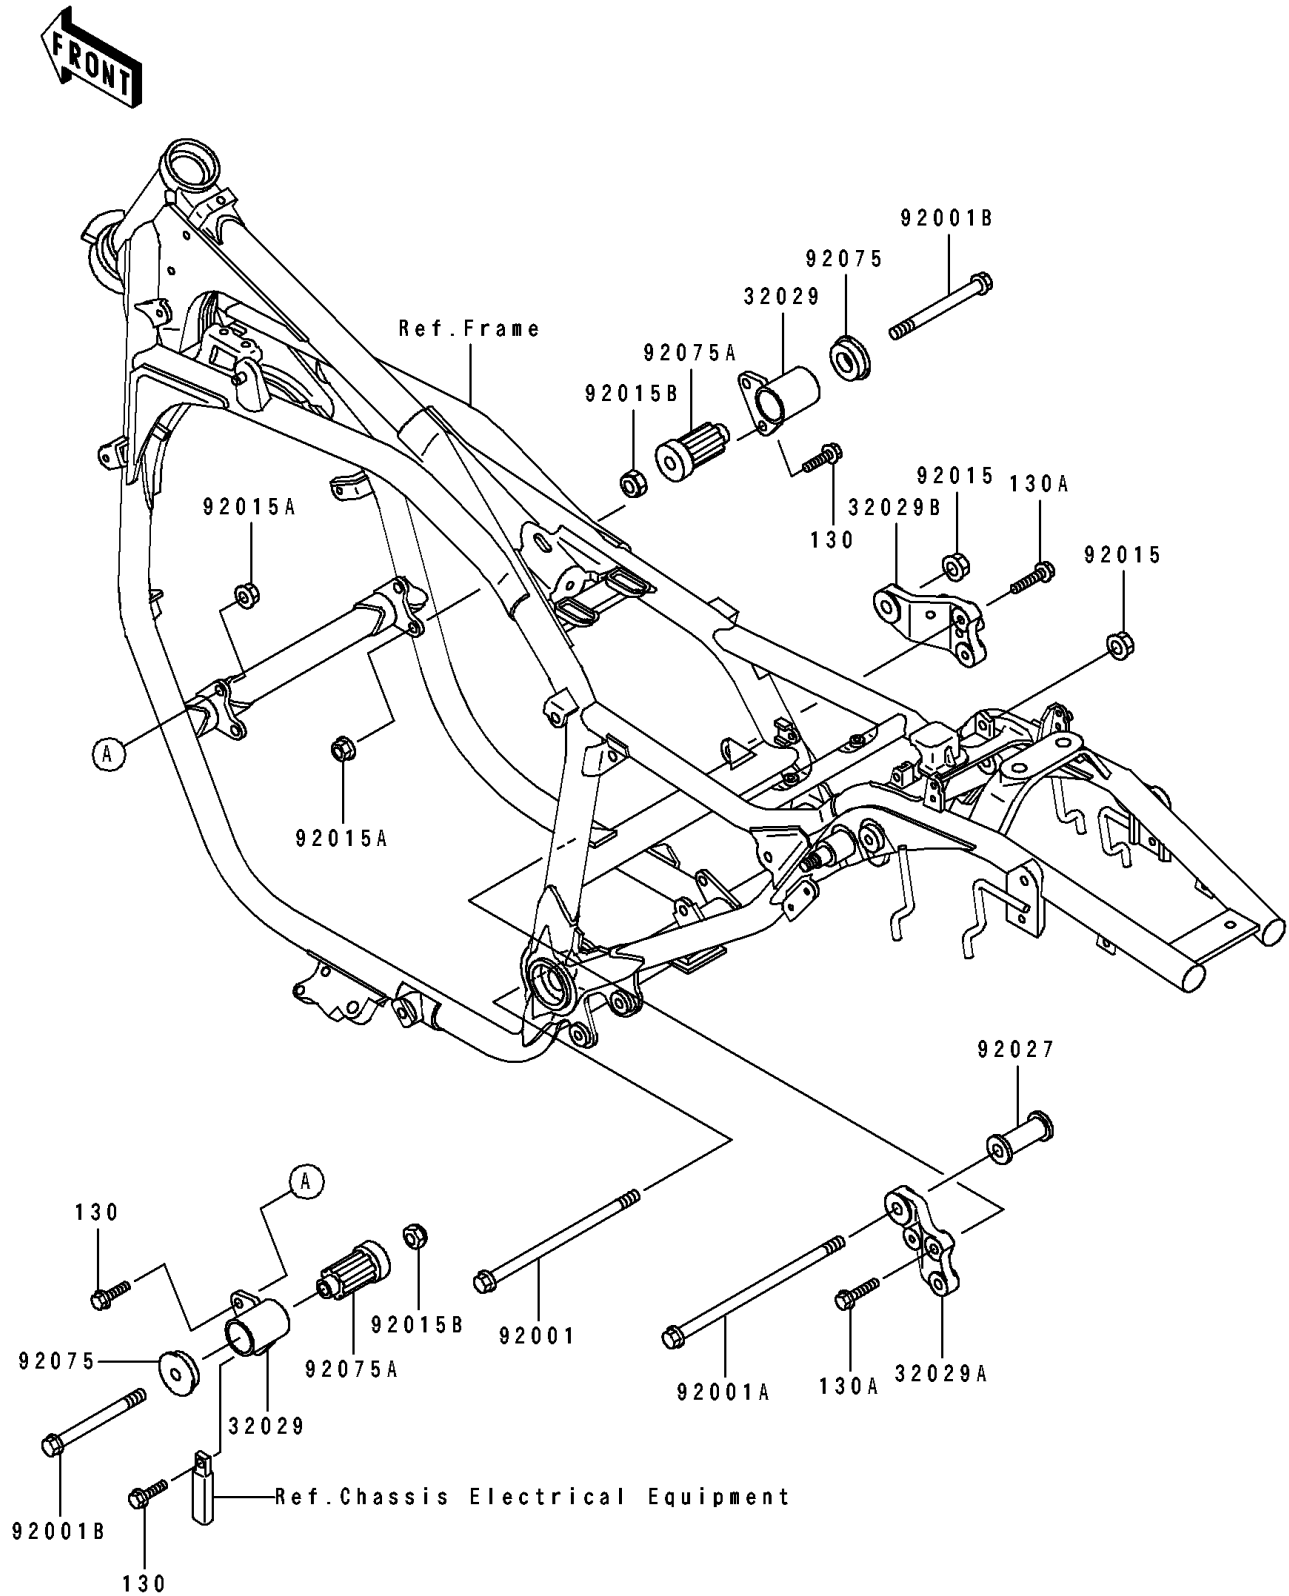

1997 Eliminator 600

PARTS DIAGRAM

Frame Fittings

F2131

1997 Eliminator 600

PARTS LIST

Frame Fittings

ITEM NAME	PART NUMBER	QUANTITY
-----------	-------------	----------
