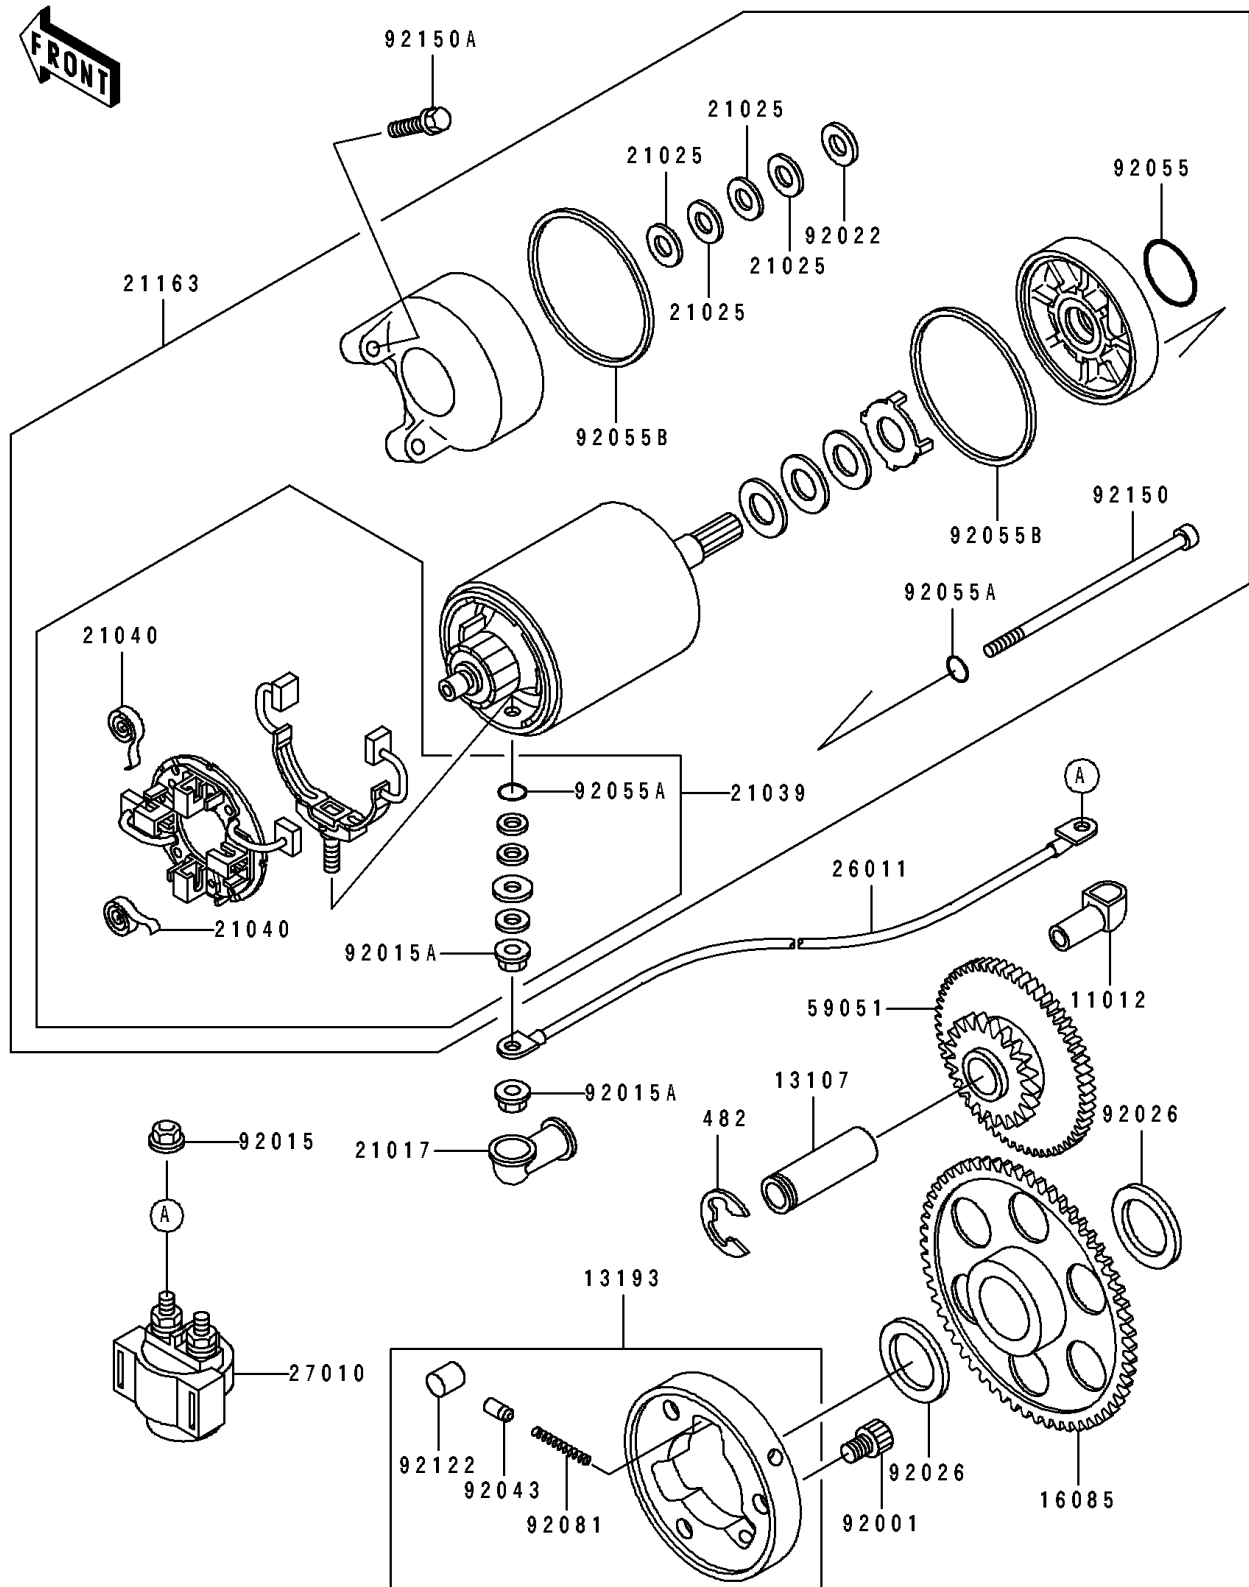

1997 Eliminator 600

PARTS DIAGRAM

Starter Motor

E1840

1997 Eliminator 600

PARTS LIST

Starter Motor

ITEM NAME

PART NUMBER

QUANTITY
