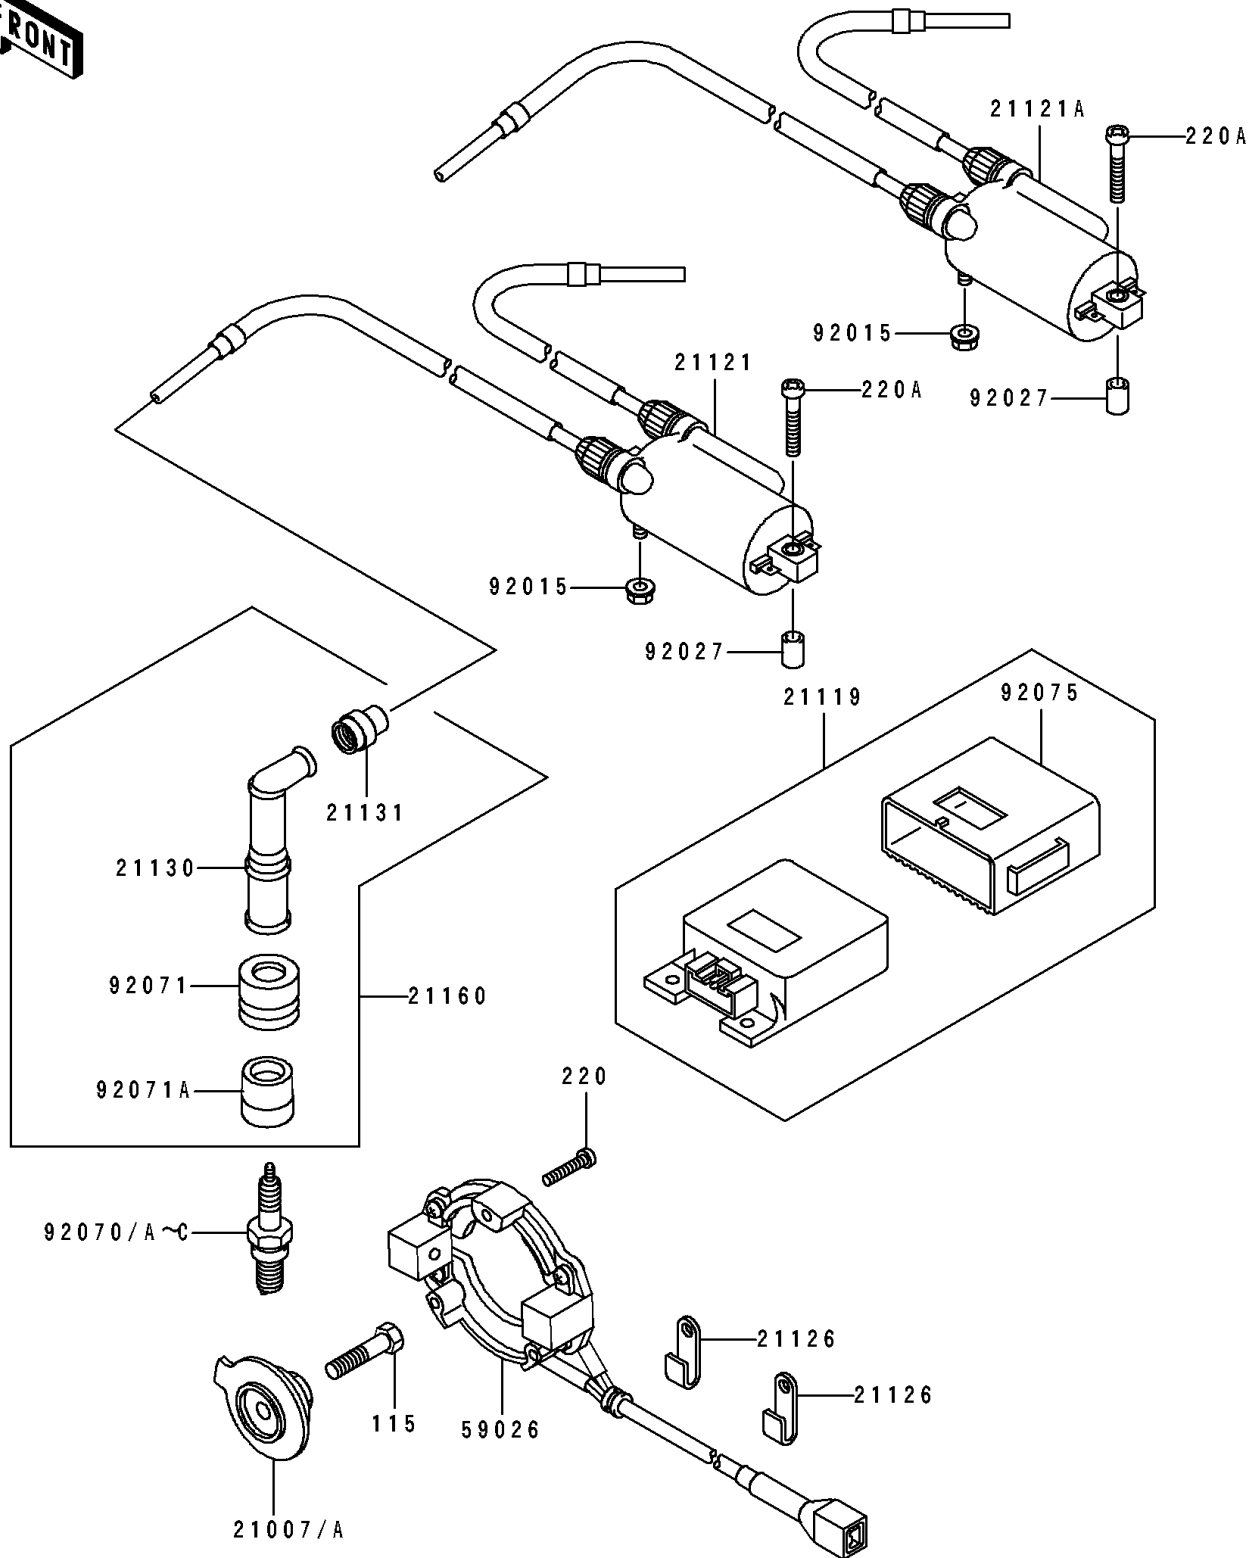

1997 Eliminator 600

PARTS DIAGRAM

Ignition System

E1830

1997 Eliminator 600

PARTS LIST

Ignition System

ITEM NAME

PART NUMBER

QUANTITY
