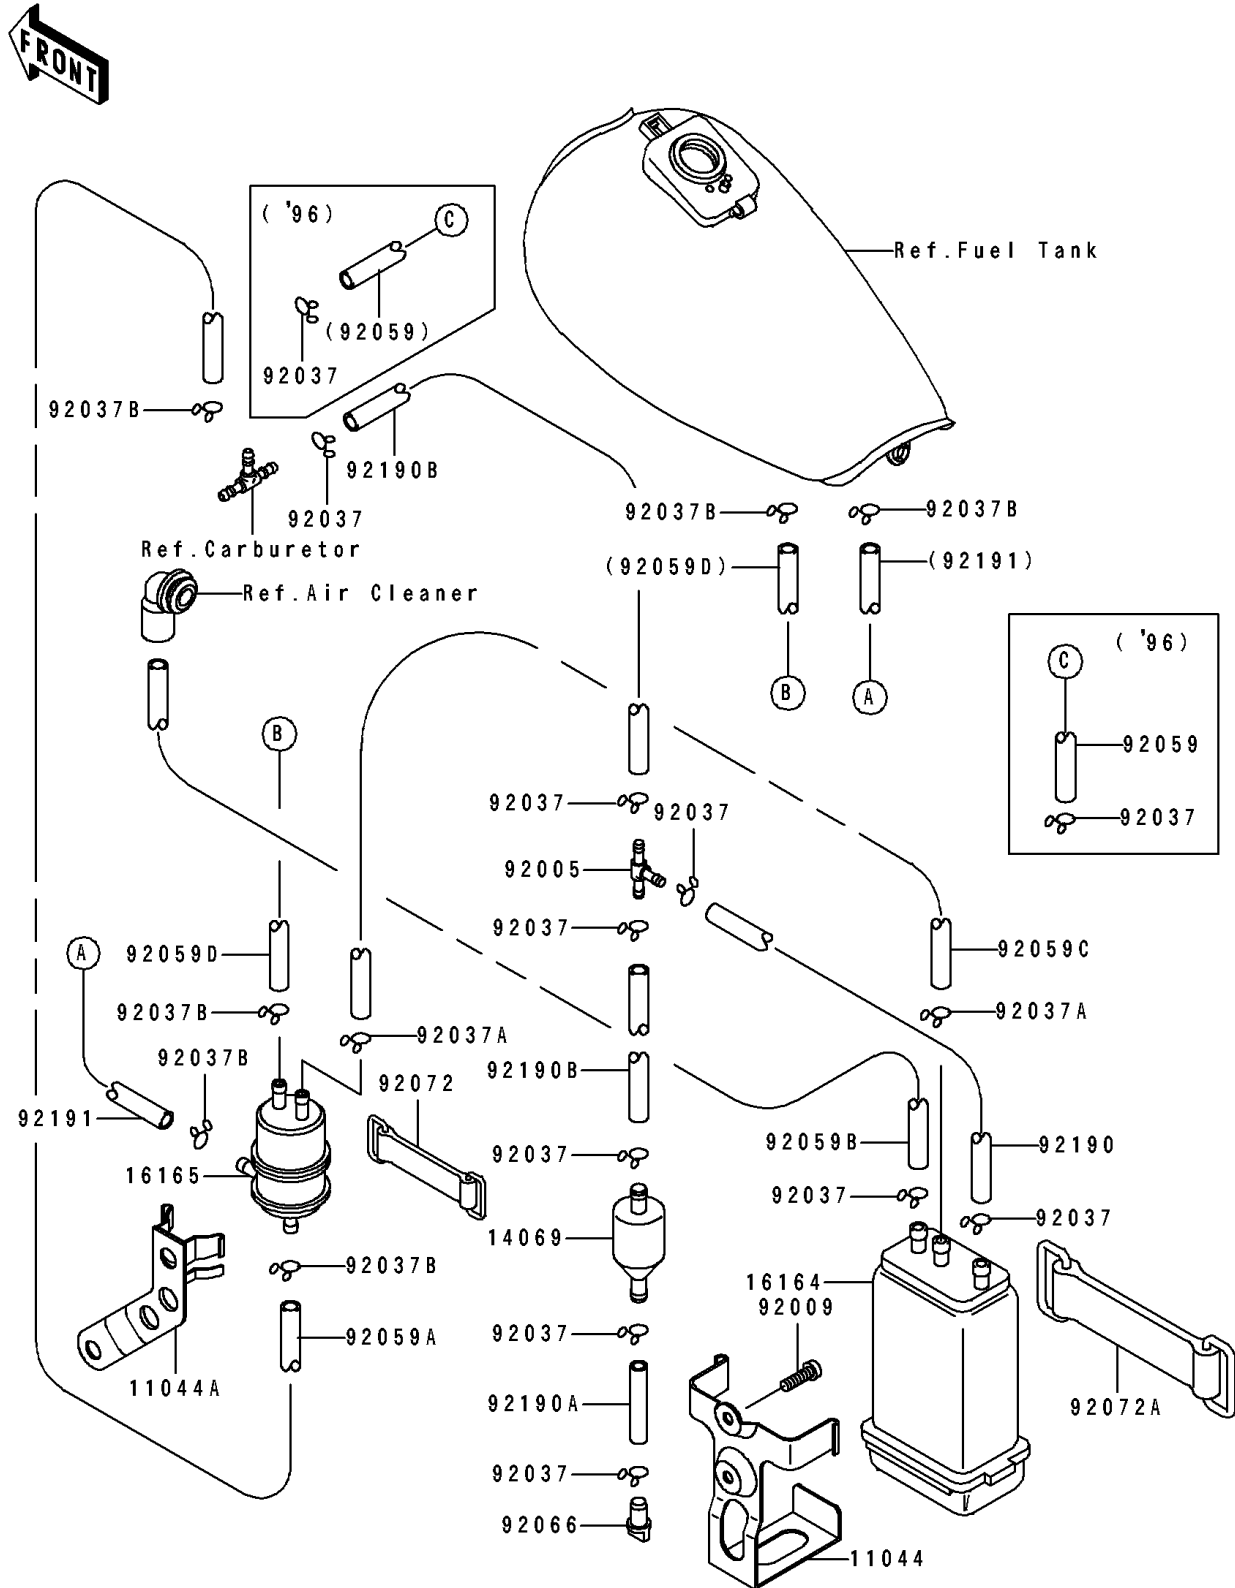

1997 Eliminator 600

PARTS DIAGRAM

Fuel Evaporative System

E1650

1997 Eliminator 600

PARTS LIST

Fuel Evaporative System

ITEM NAME

PART NUMBER

QUANTITY
