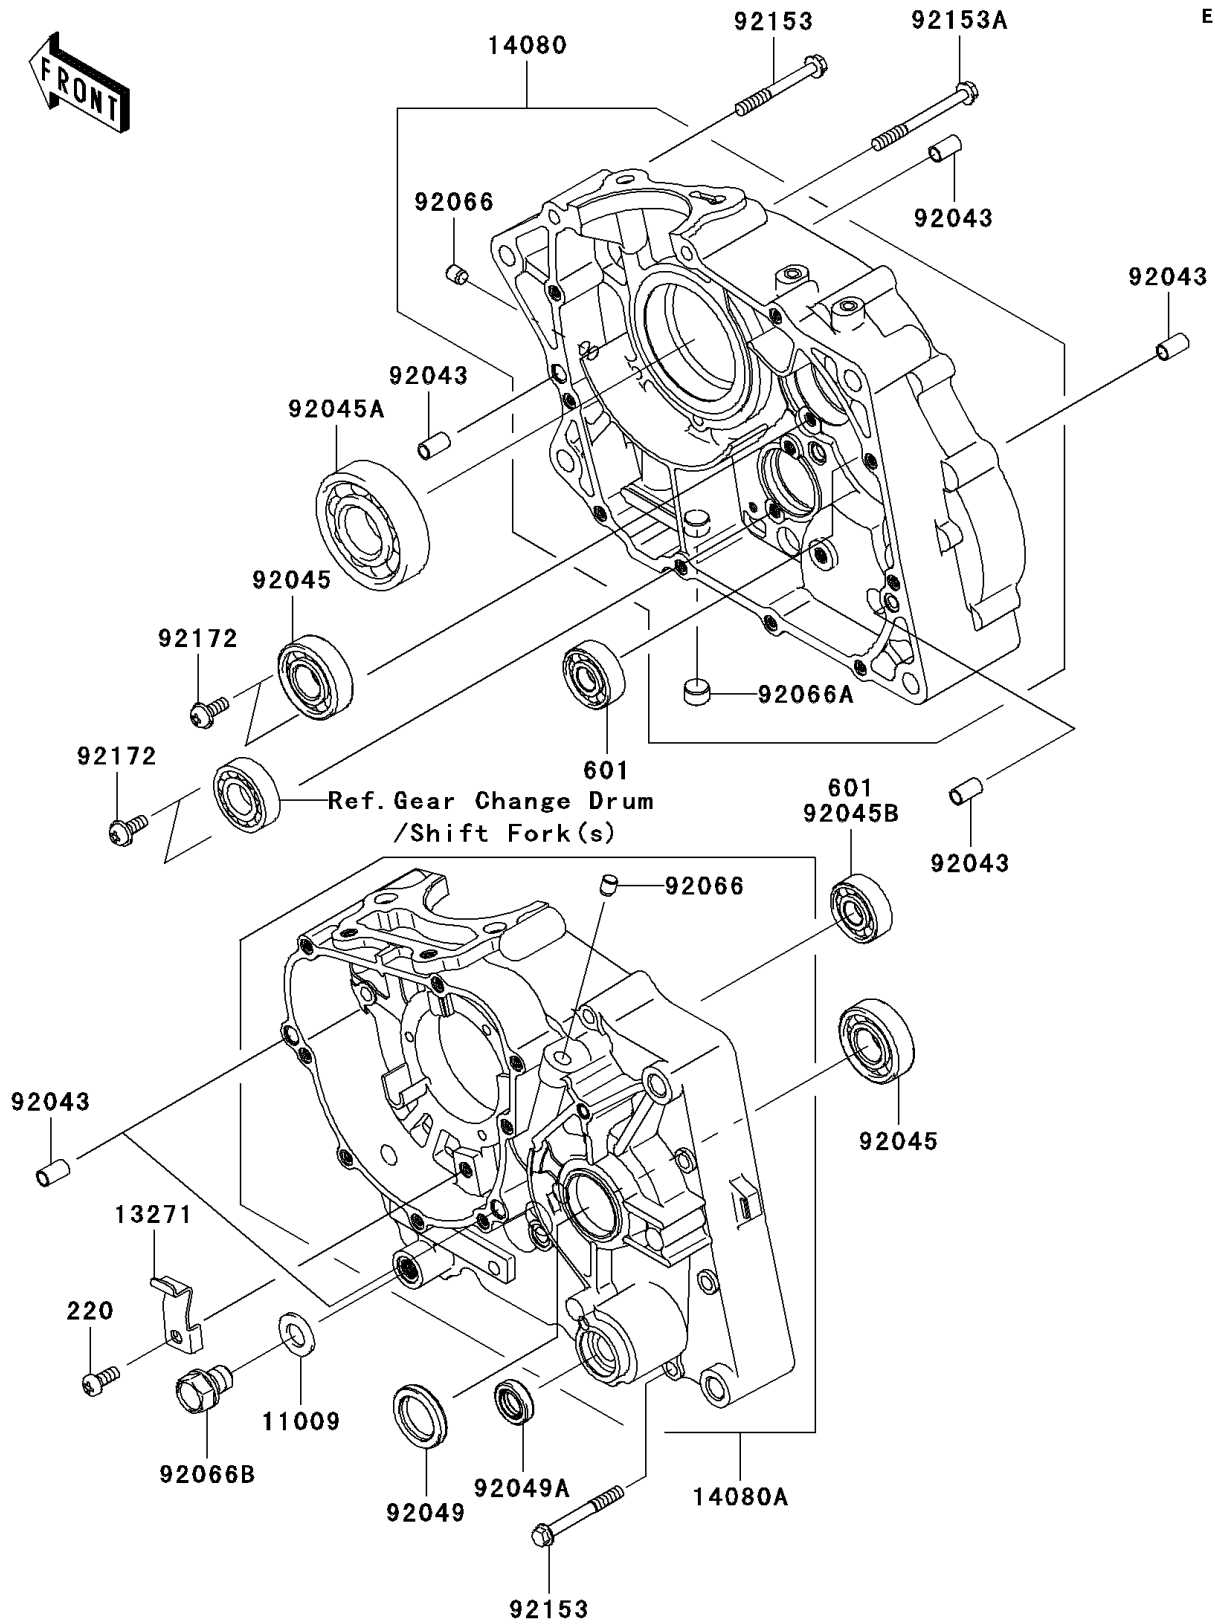

2008 KLX[®]140L

PARTS DIAGRAM

Crankcase

2008 KLX[®]140L

PARTS LIST

Crankcase

Kawasaki

Let the Good Times Roll[®]

ITEM NAME

PART NUMBER

QUANTITY
