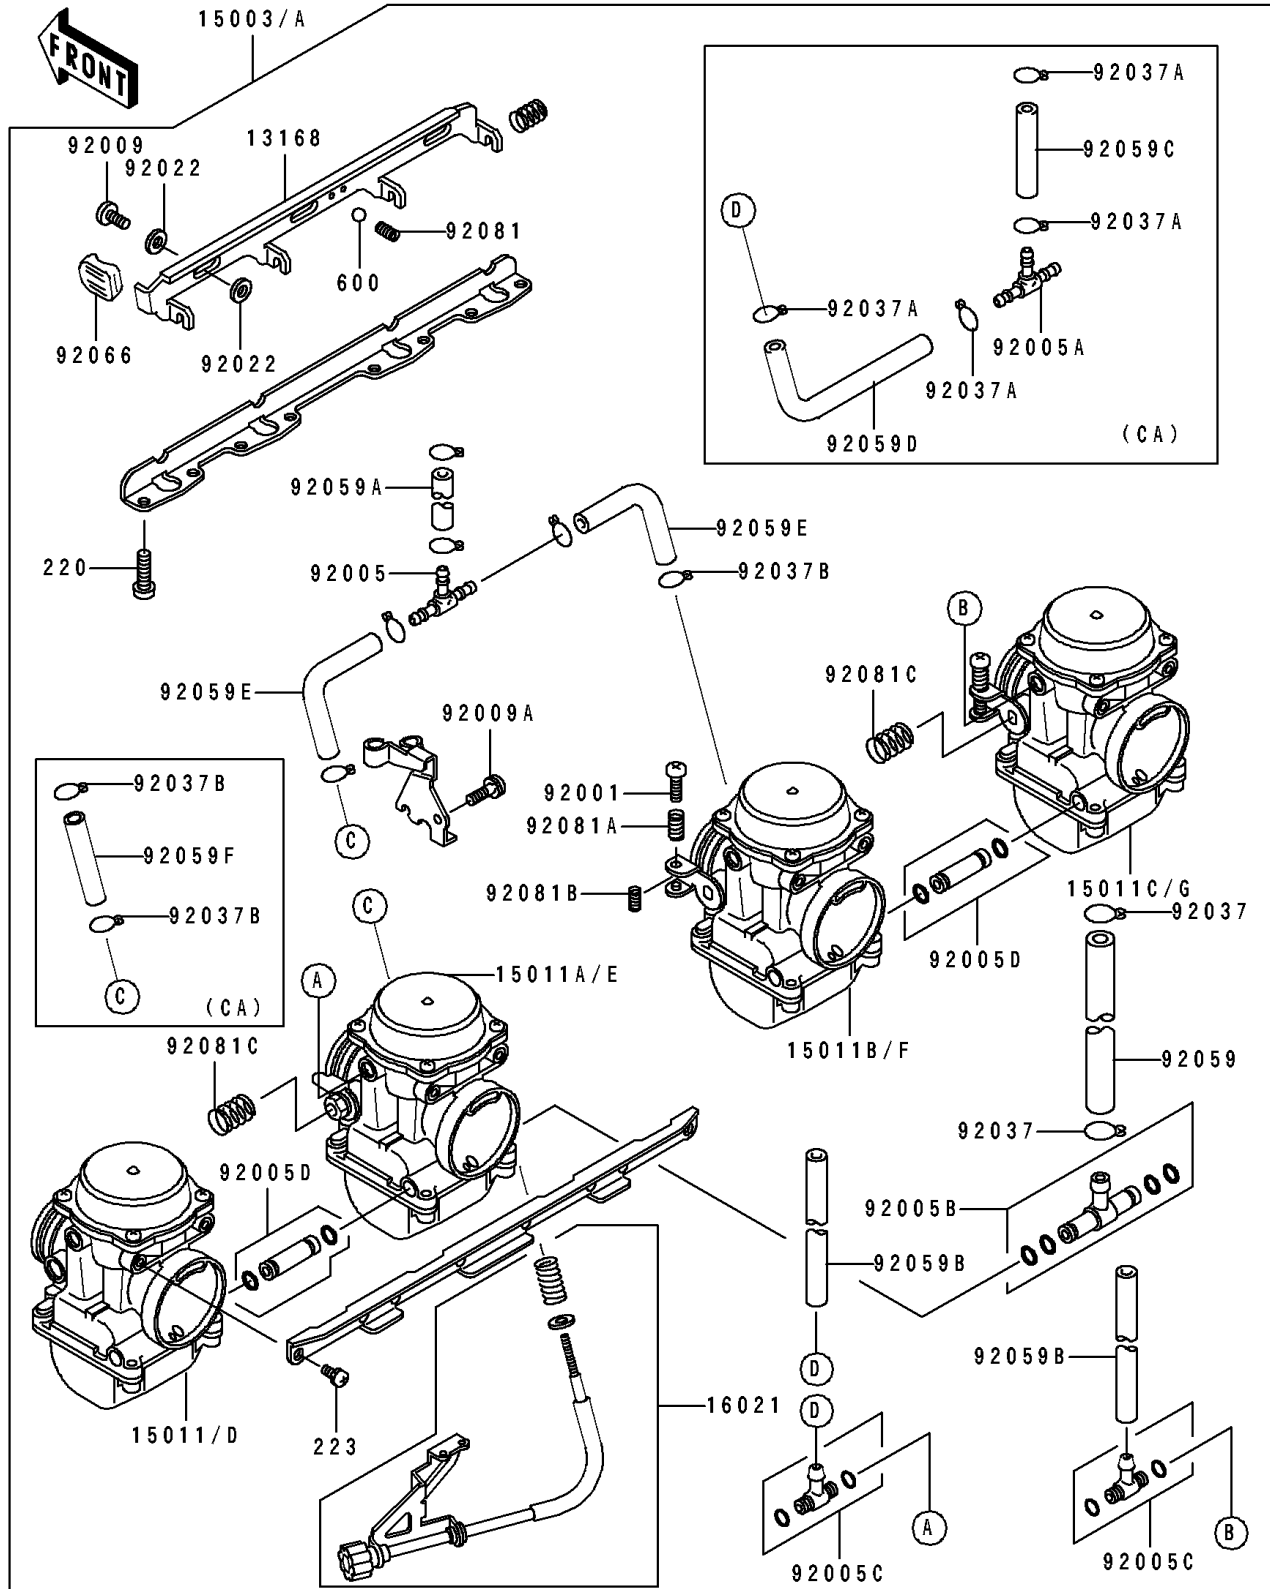

1997 Eliminator 600

PARTS DIAGRAM

Carburetor

E1611

1997 Eliminator 600

PARTS LIST

Carburetor

ITEM NAME

PART NUMBER

QUANTITY
