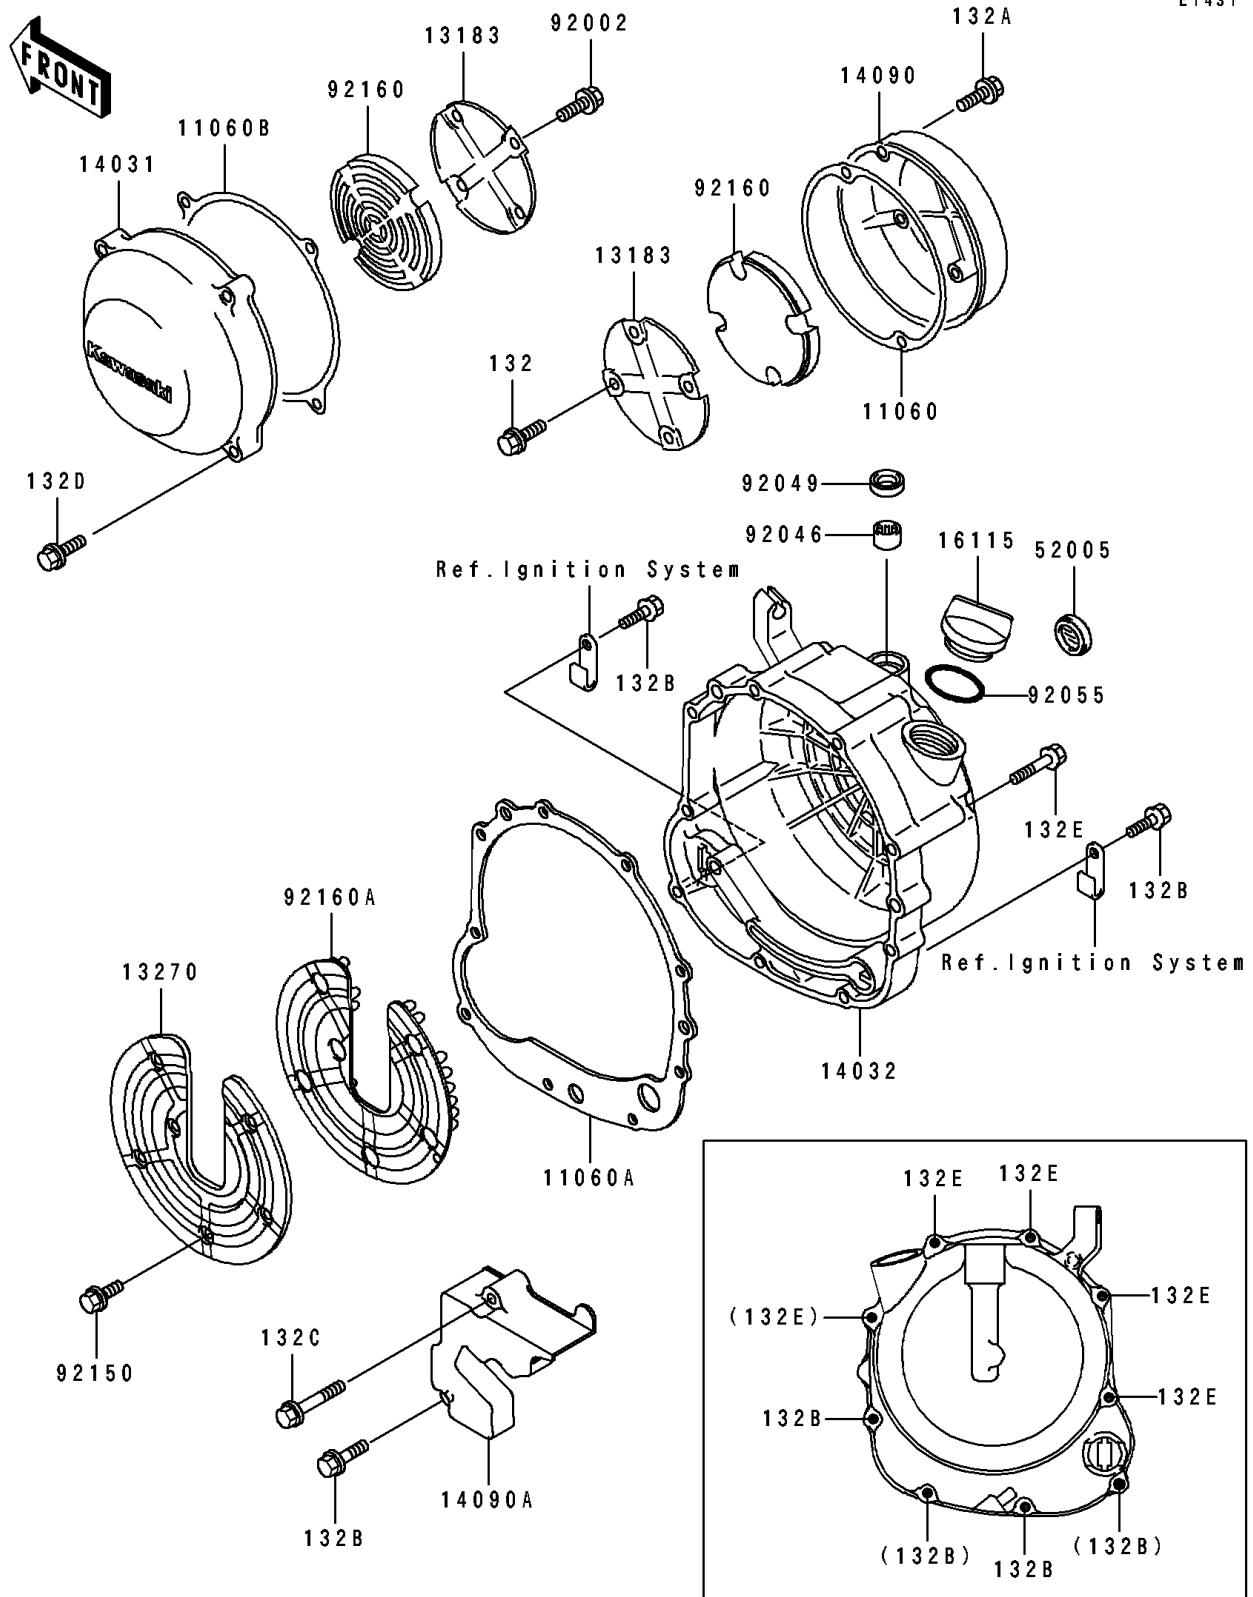

1997 Eliminator 600

PARTS DIAGRAM

Engine Cover(s)

E1431

1997 Eliminator 600

PARTS LIST

Engine Cover(s)

ITEM NAME	PART NUMBER	QUANTITY
-----------	-------------	----------
