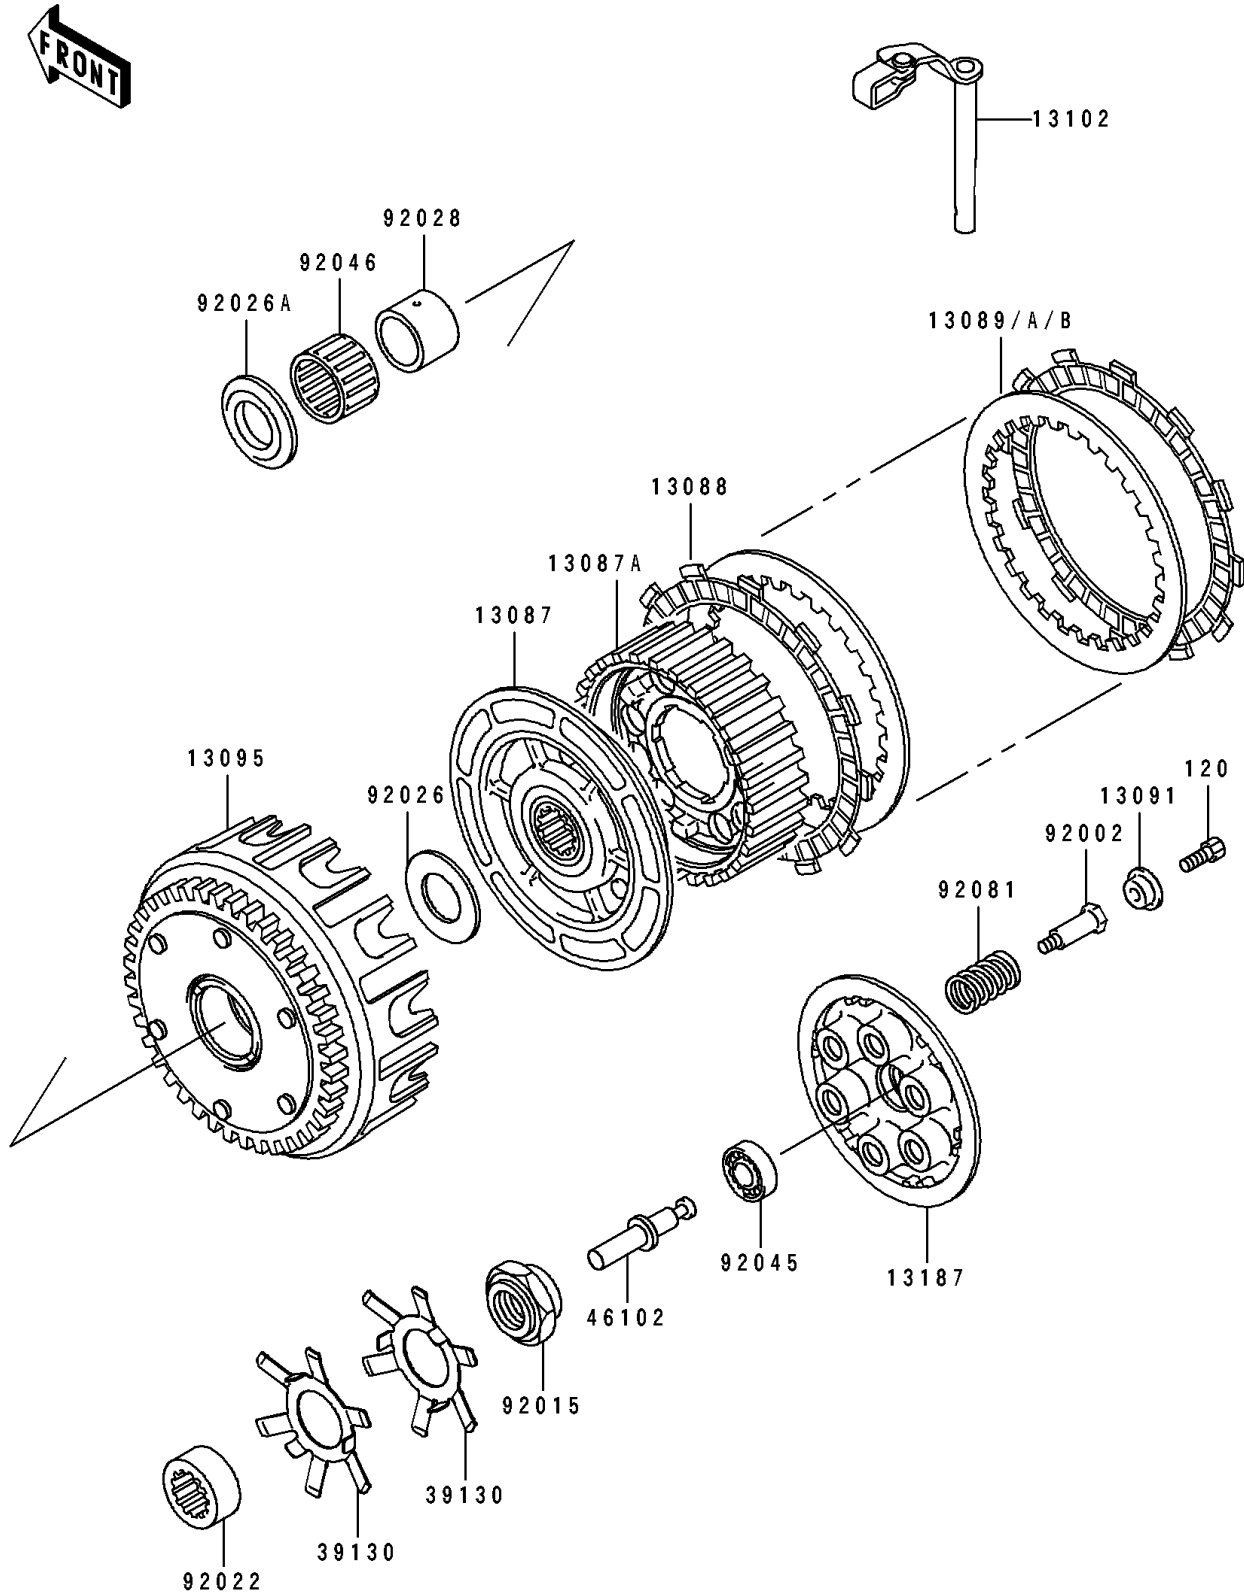

1997 Eliminator 600

PARTS DIAGRAM

Clutch

E1350

1997 Eliminator 600

PARTS LIST

Clutch

ITEM NAME

PART NUMBER

QUANTITY
