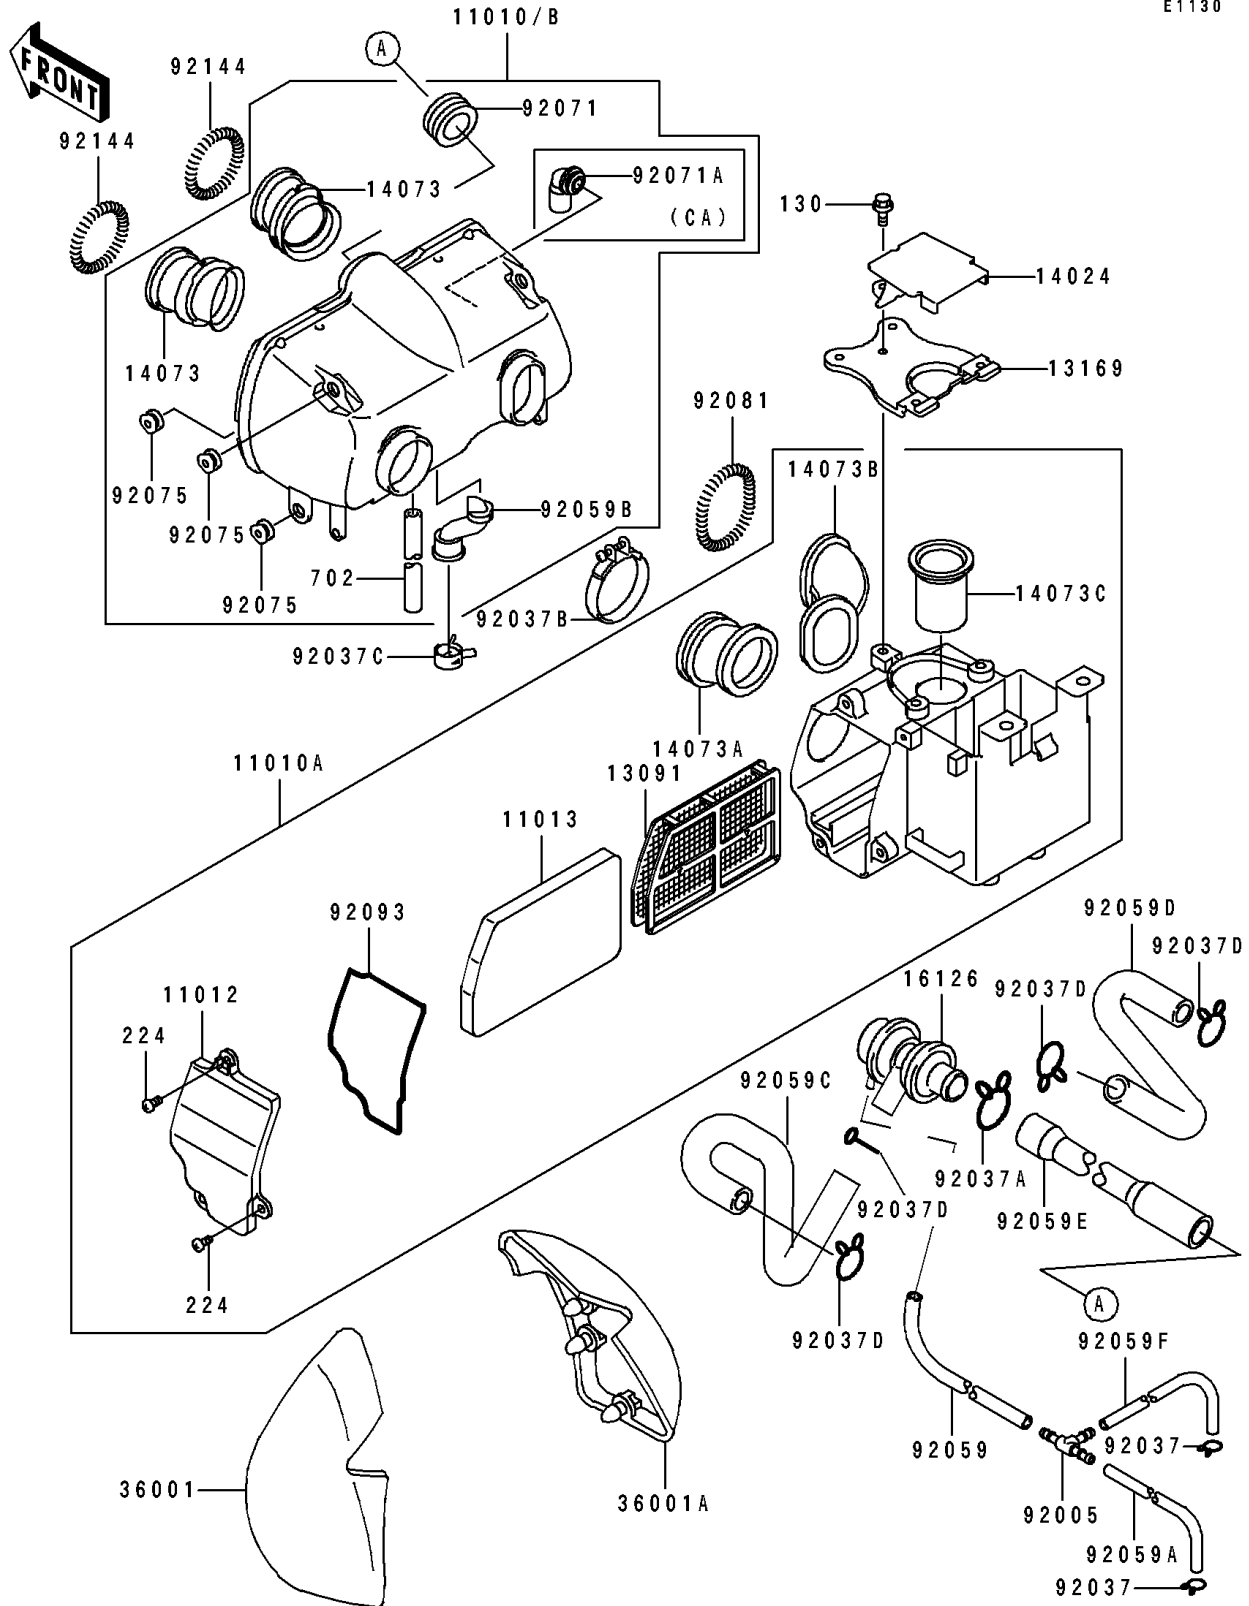

1997 Eliminator 600

PARTS DIAGRAM

Air Cleaner

E1130

1997 Eliminator 600

PARTS LIST

Air Cleaner

ITEM NAME

PART NUMBER

QUANTITY
