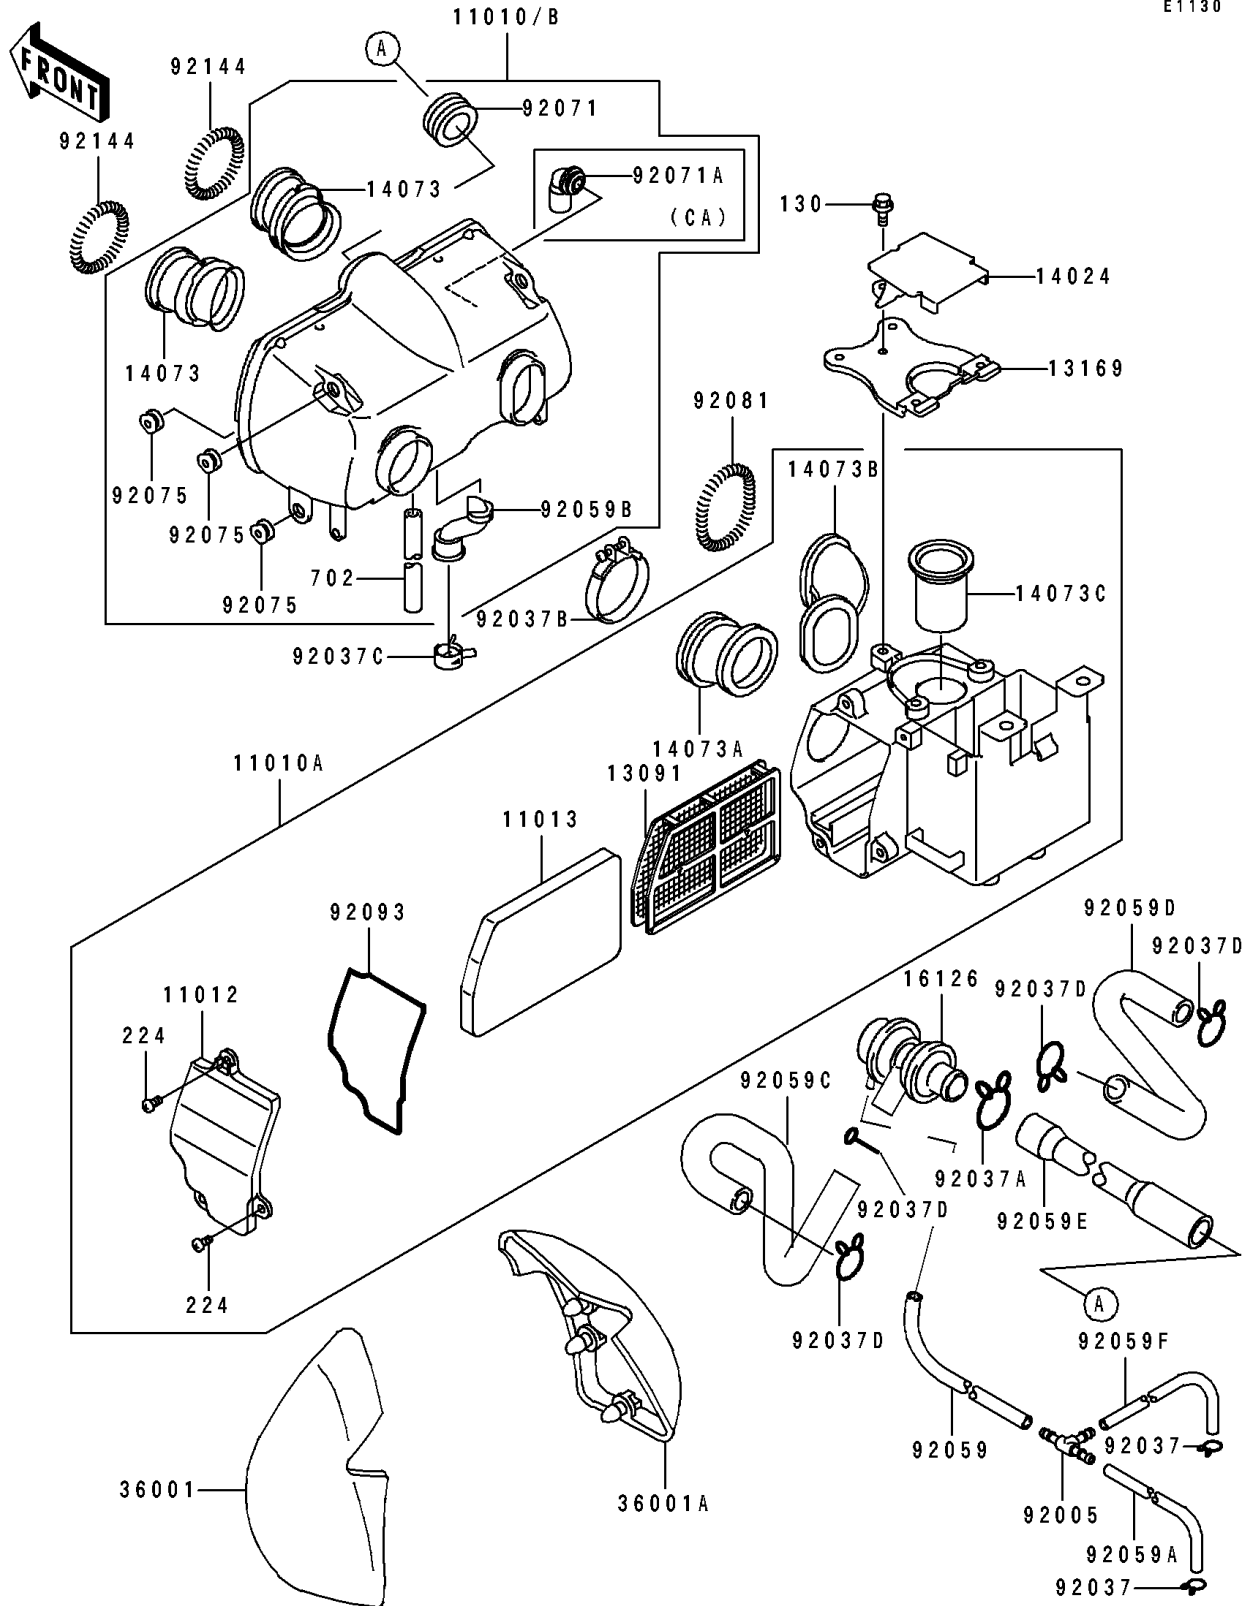

1997 Eliminator 600

PARTS DIAGRAM

Air Cleaner

E1130

1997 Eliminator 600

PARTS LIST

Air Cleaner

ITEM NAME

PART NUMBER

QUANTITY
