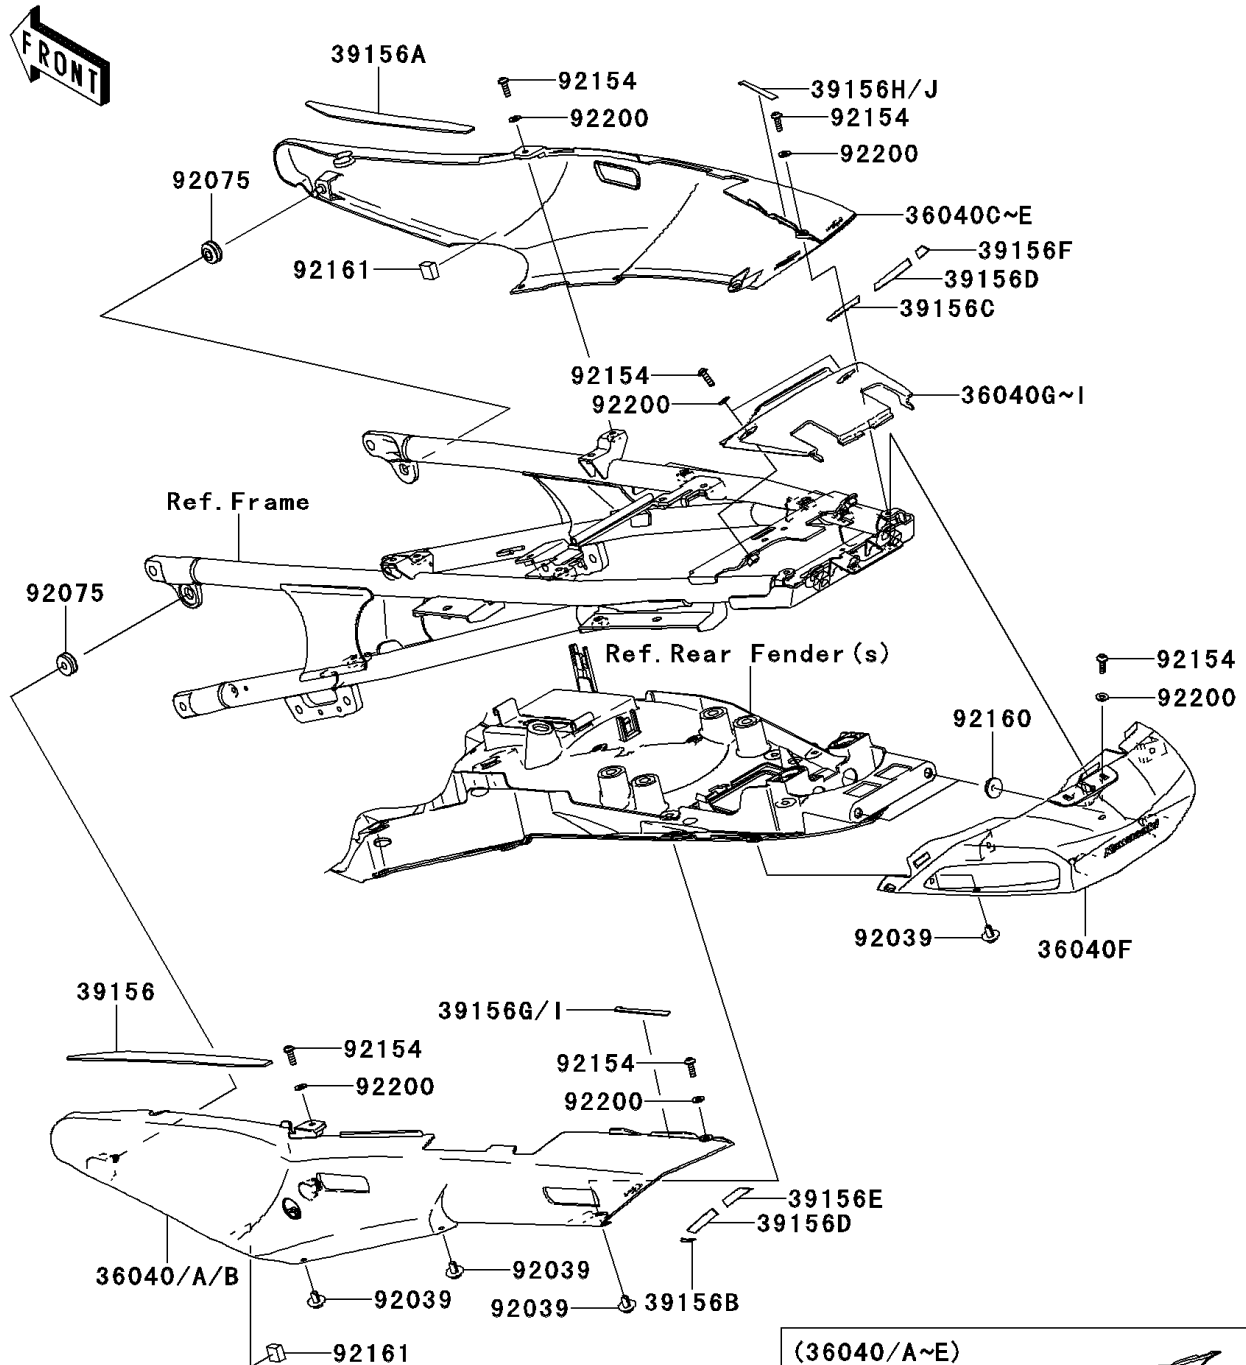

2009 Concours 14 ABS

PARTS DIAGRAM

Side Covers

F2611

(36040/C)	Black
(36040A/D)	Silver
(36040B/E)	Red

WOD

2009 Concours 14 ABS

PARTS LIST

Side Covers

ITEM NAME

PART NUMBER

QUANTITY
