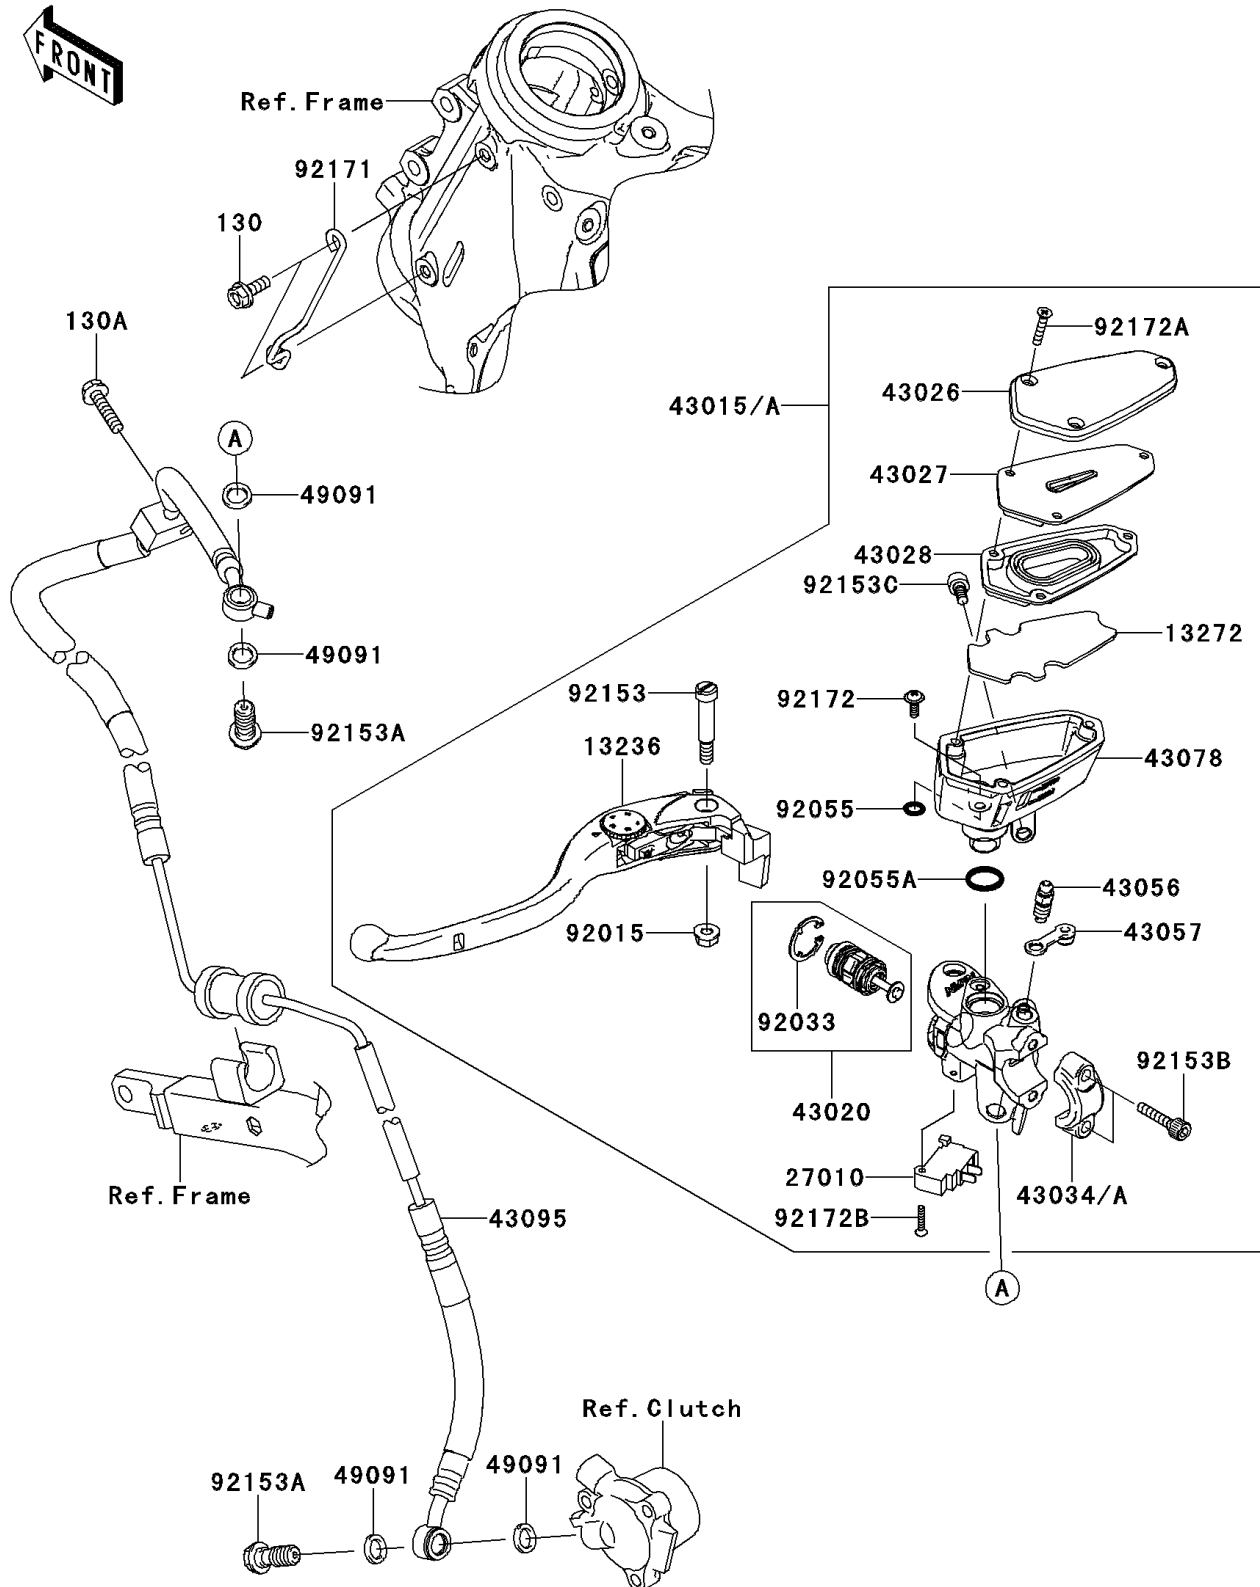

2009 Concours 14 ABS

PARTS DIAGRAM

Clutch Master Cylinder

F2380

2009 Concours 14 ABS

PARTS LIST

Clutch Master Cylinder

ITEM NAME

PART NUMBER

QUANTITY
