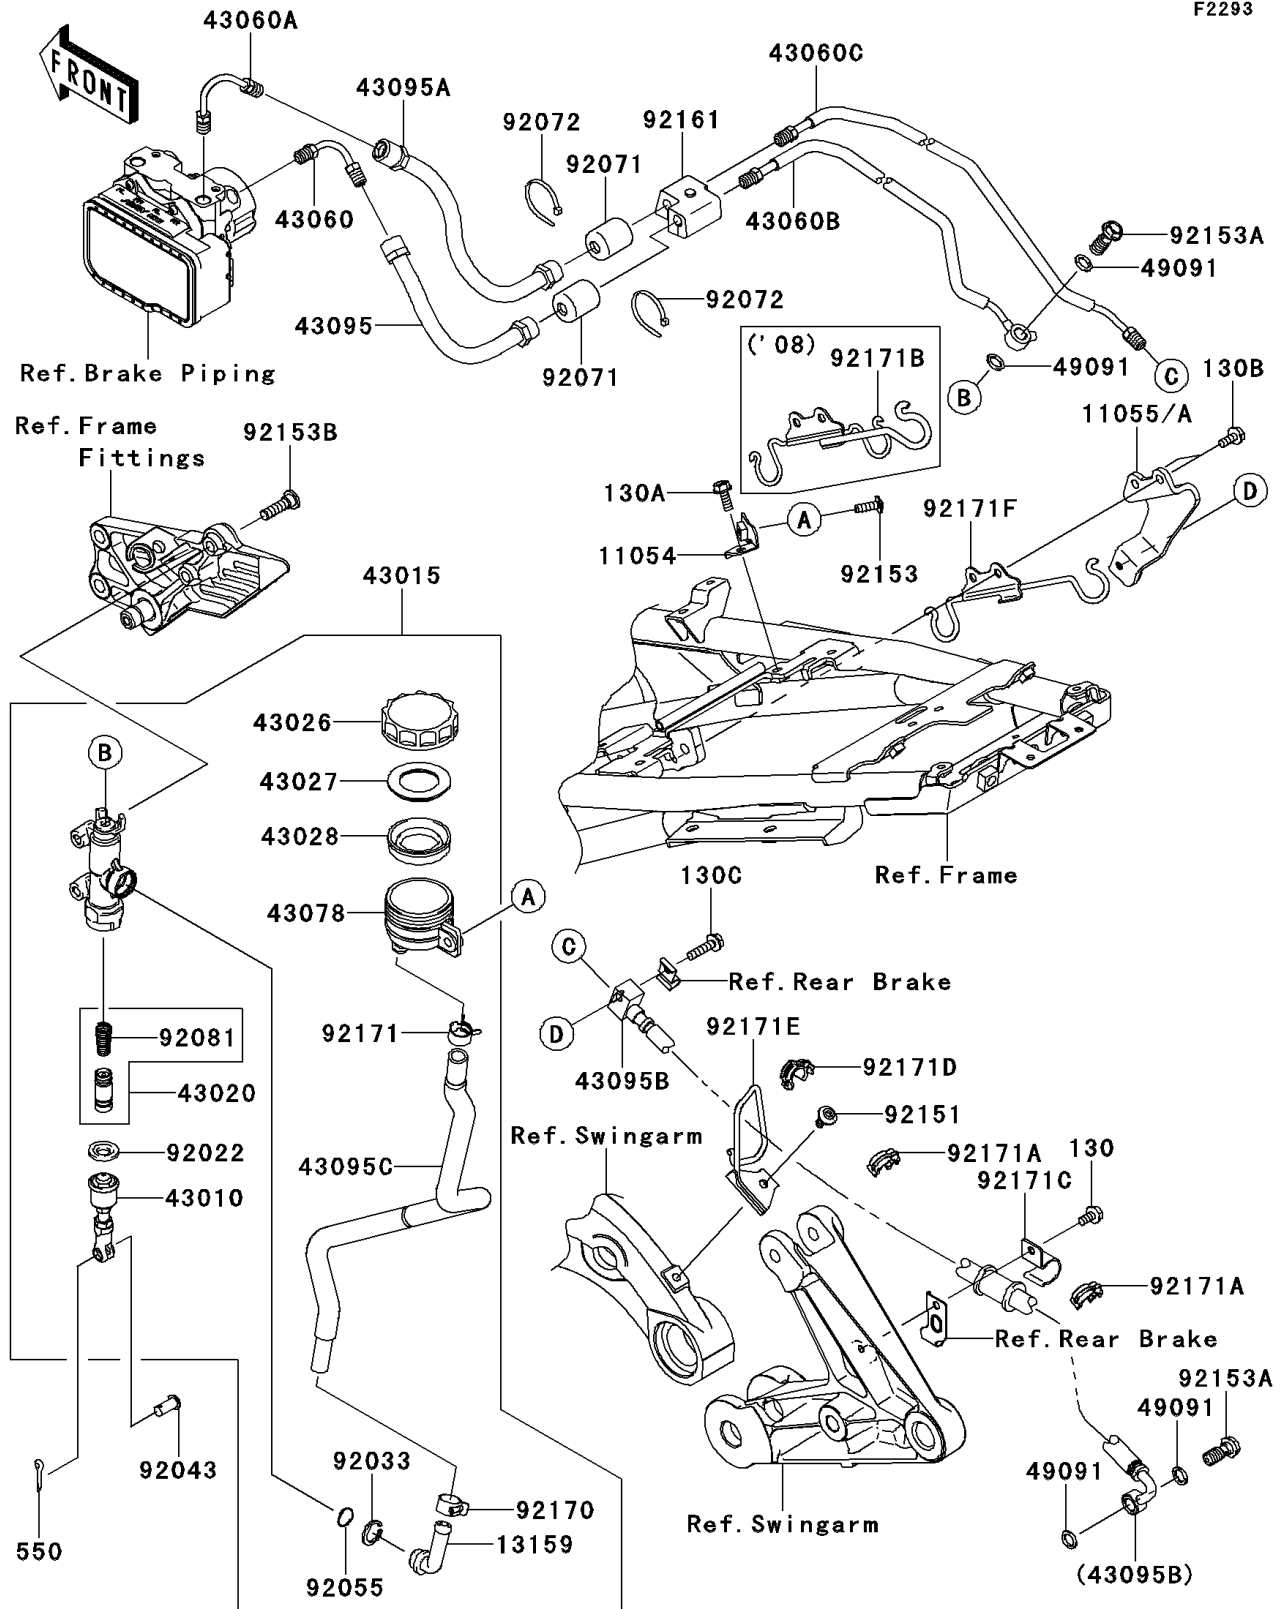

2009 Concours 14 ABS

PARTS DIAGRAM

Rear Master Cylinder

F2293

2009 Concours 14 ABS

PARTS LIST

Rear Master Cylinder

ITEM NAME

PART NUMBER

QUANTITY
