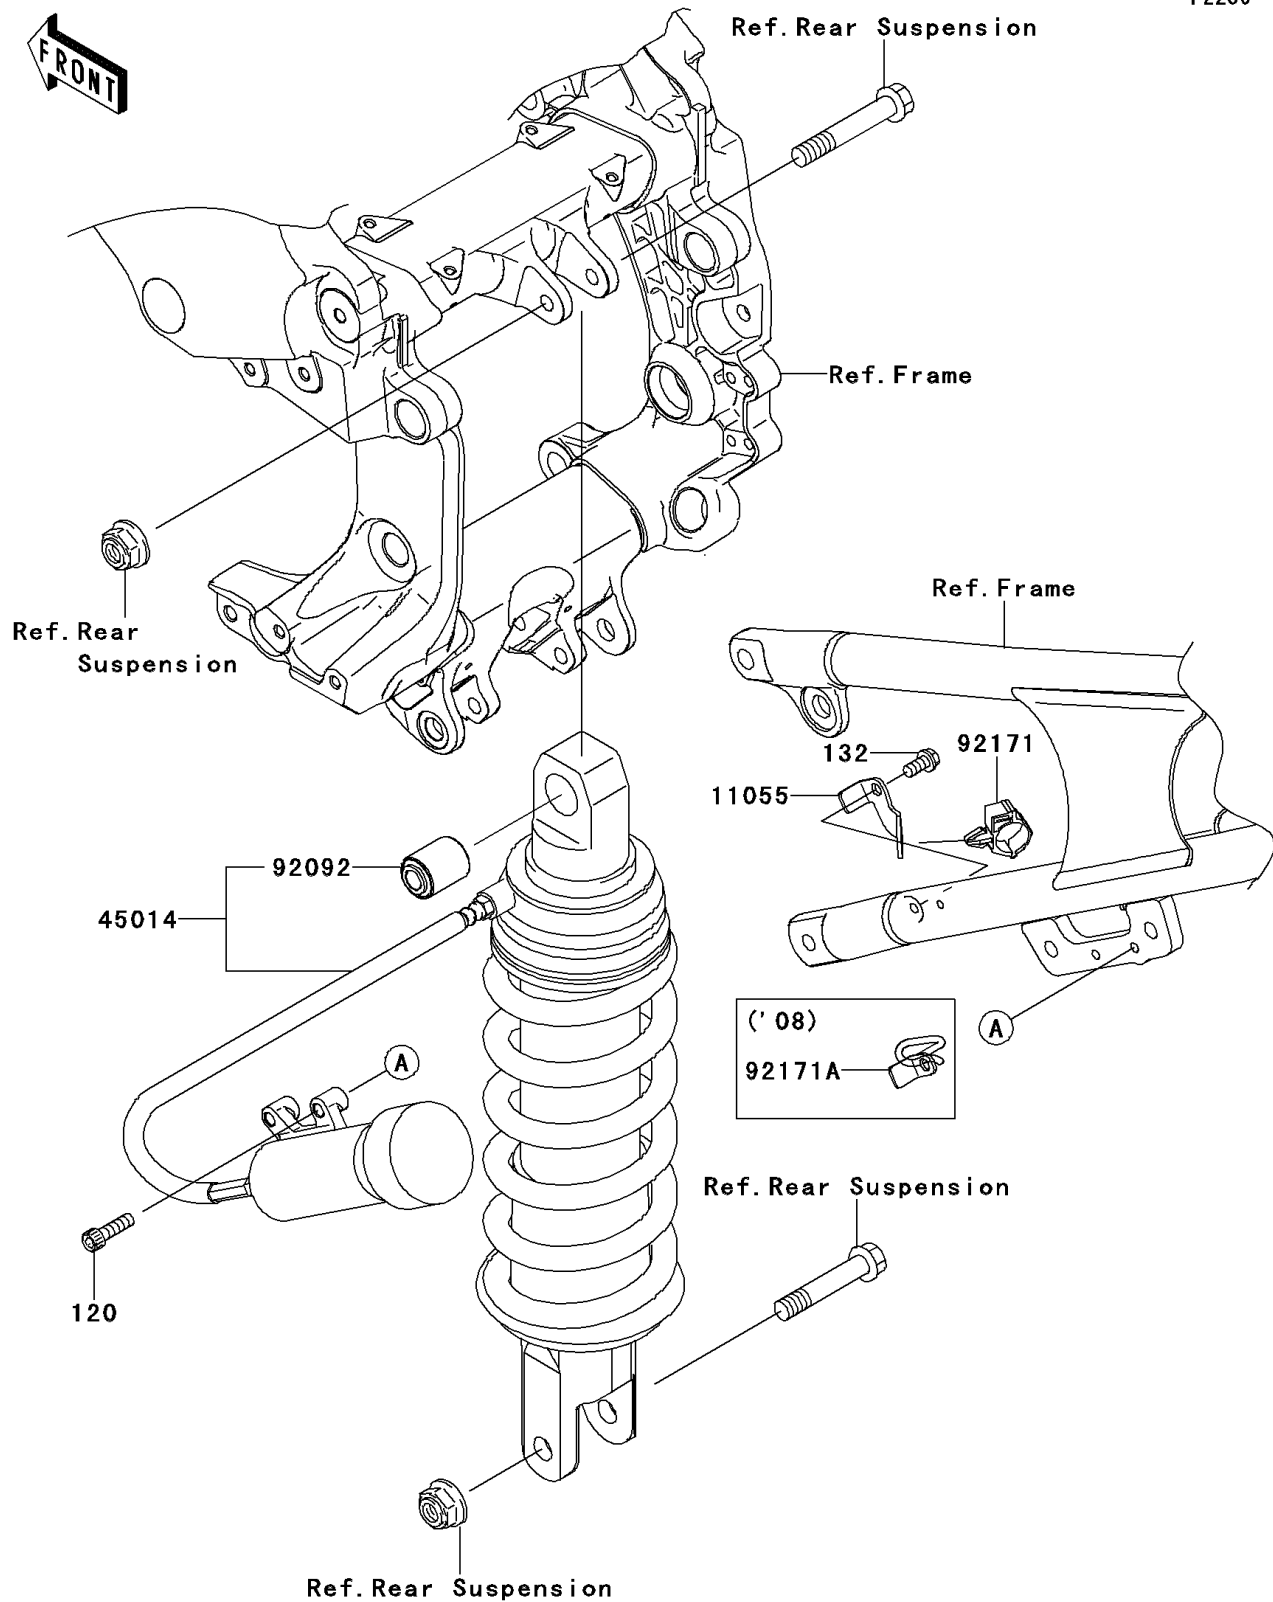

2009 Concours 14 ABS

PARTS DIAGRAM

Shock Absorber(s)

F2280

2009 Concours 14 ABS

PARTS LIST

Shock Absorber(s)

ITEM NAME

PART NUMBER

QUANTITY
