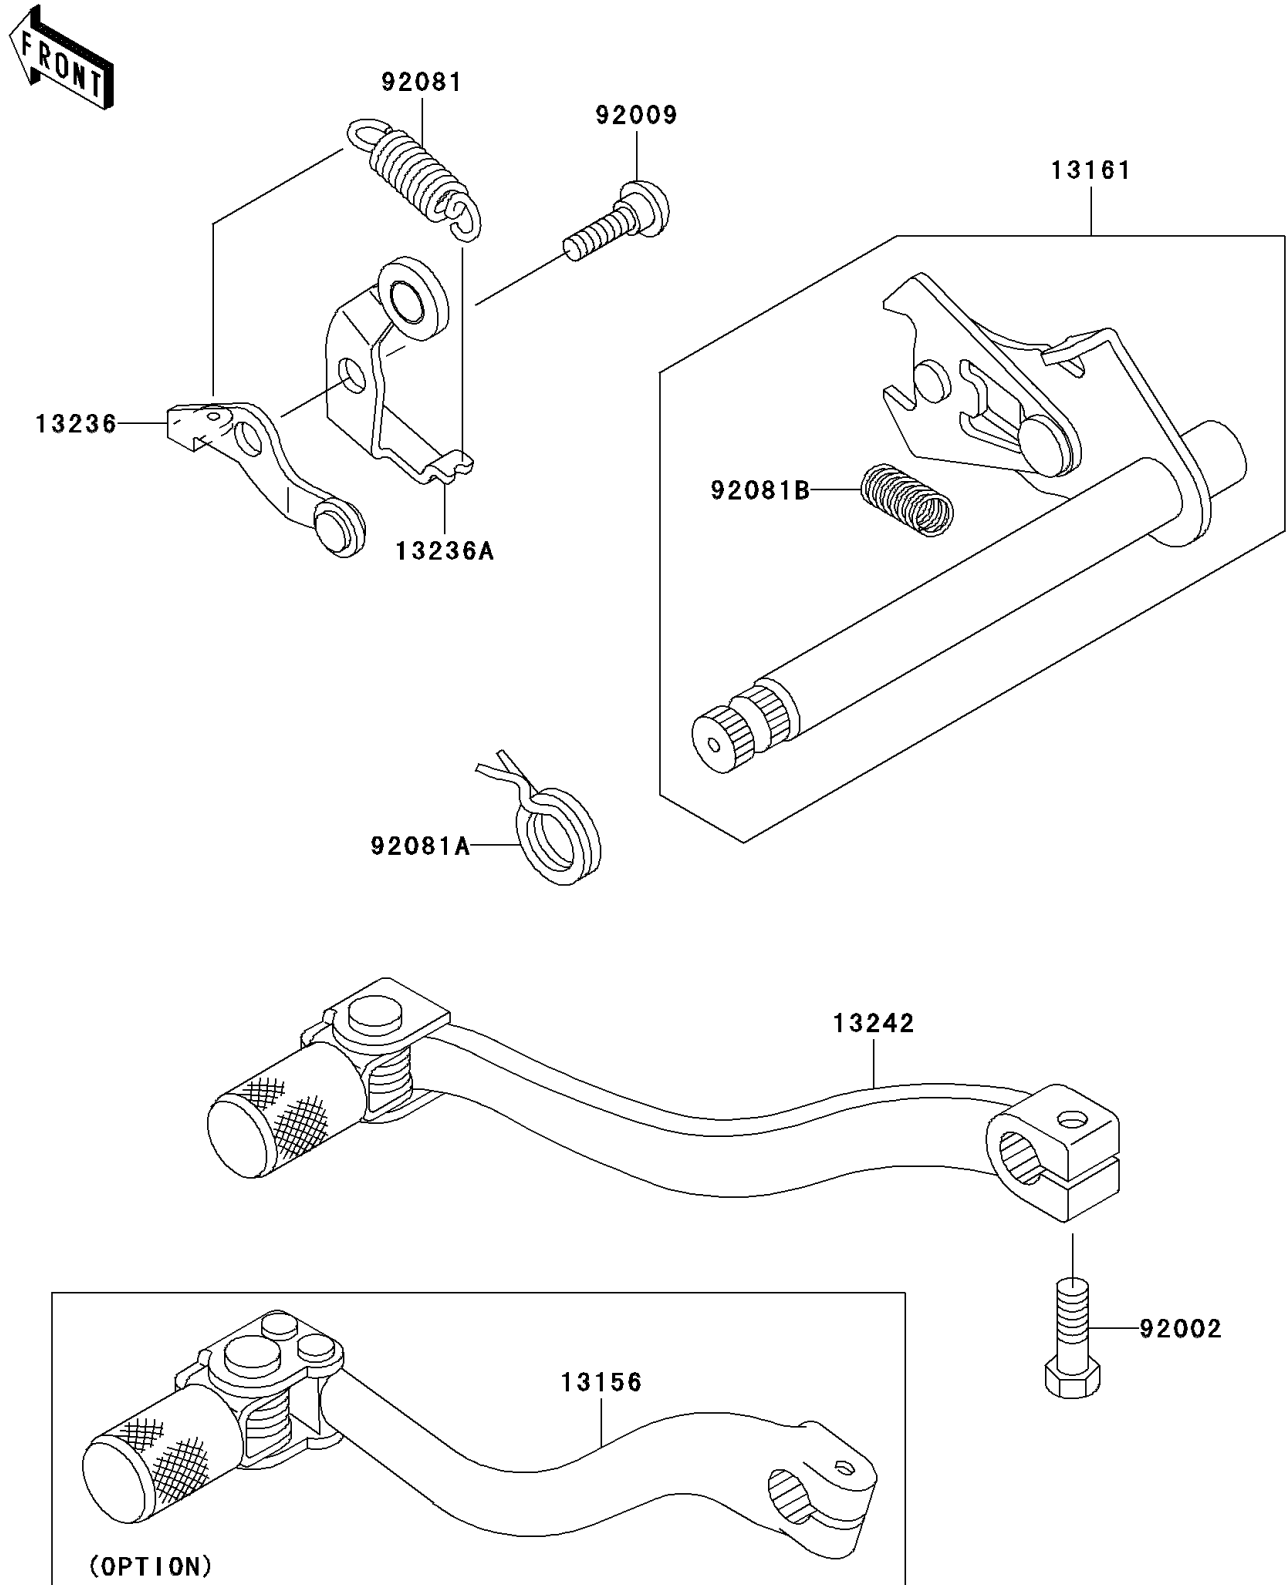

2006 KX65

PARTS DIAGRAM

Gear Change Mechanism

E1370

2006 KX65

PARTS LIST

Gear Change Mechanism

ITEM NAME

PART NUMBER

QUANTITY
