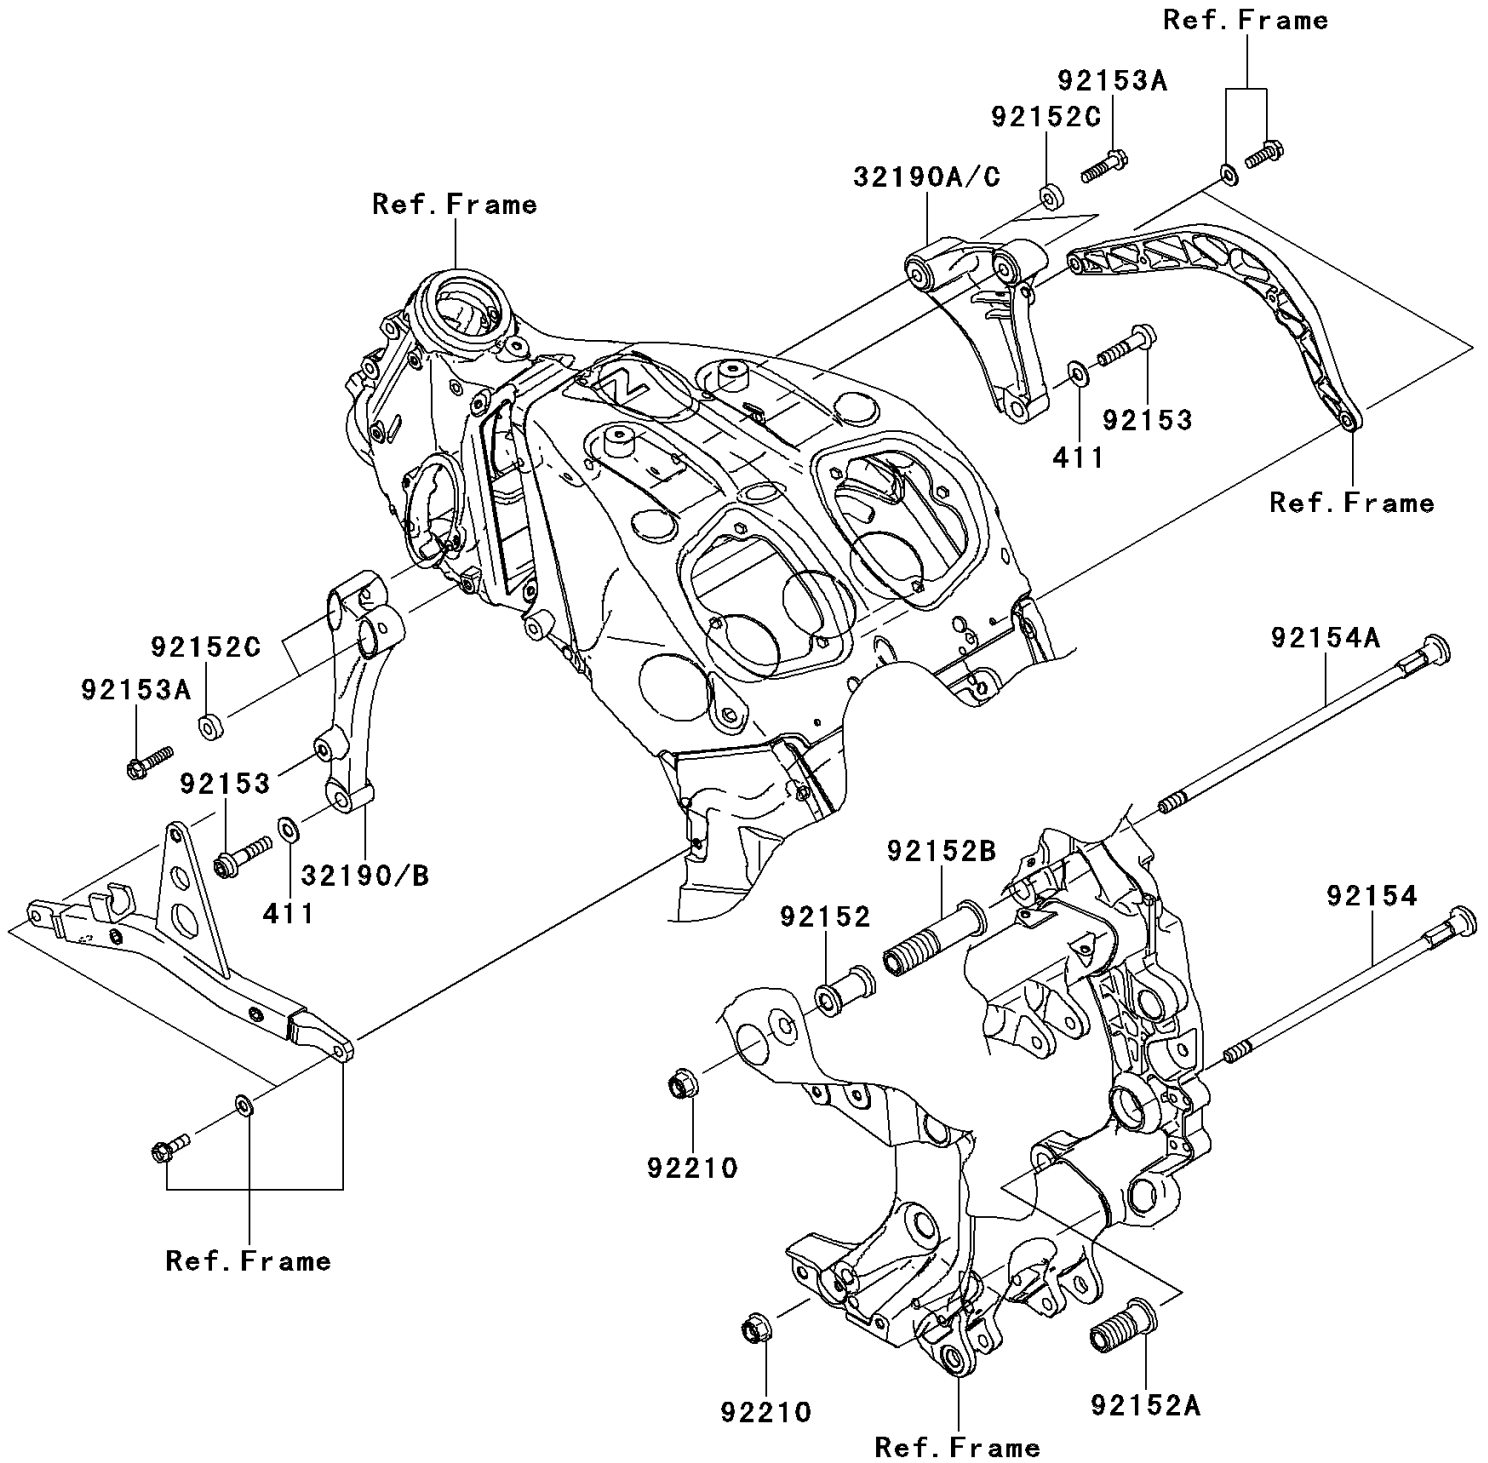

2009 Concours 14 ABS

PARTS DIAGRAM

Engine Mount

F2122

2009 Concours 14 ABS

PARTS LIST

Engine Mount

ITEM NAME

PART NUMBER

QUANTITY
