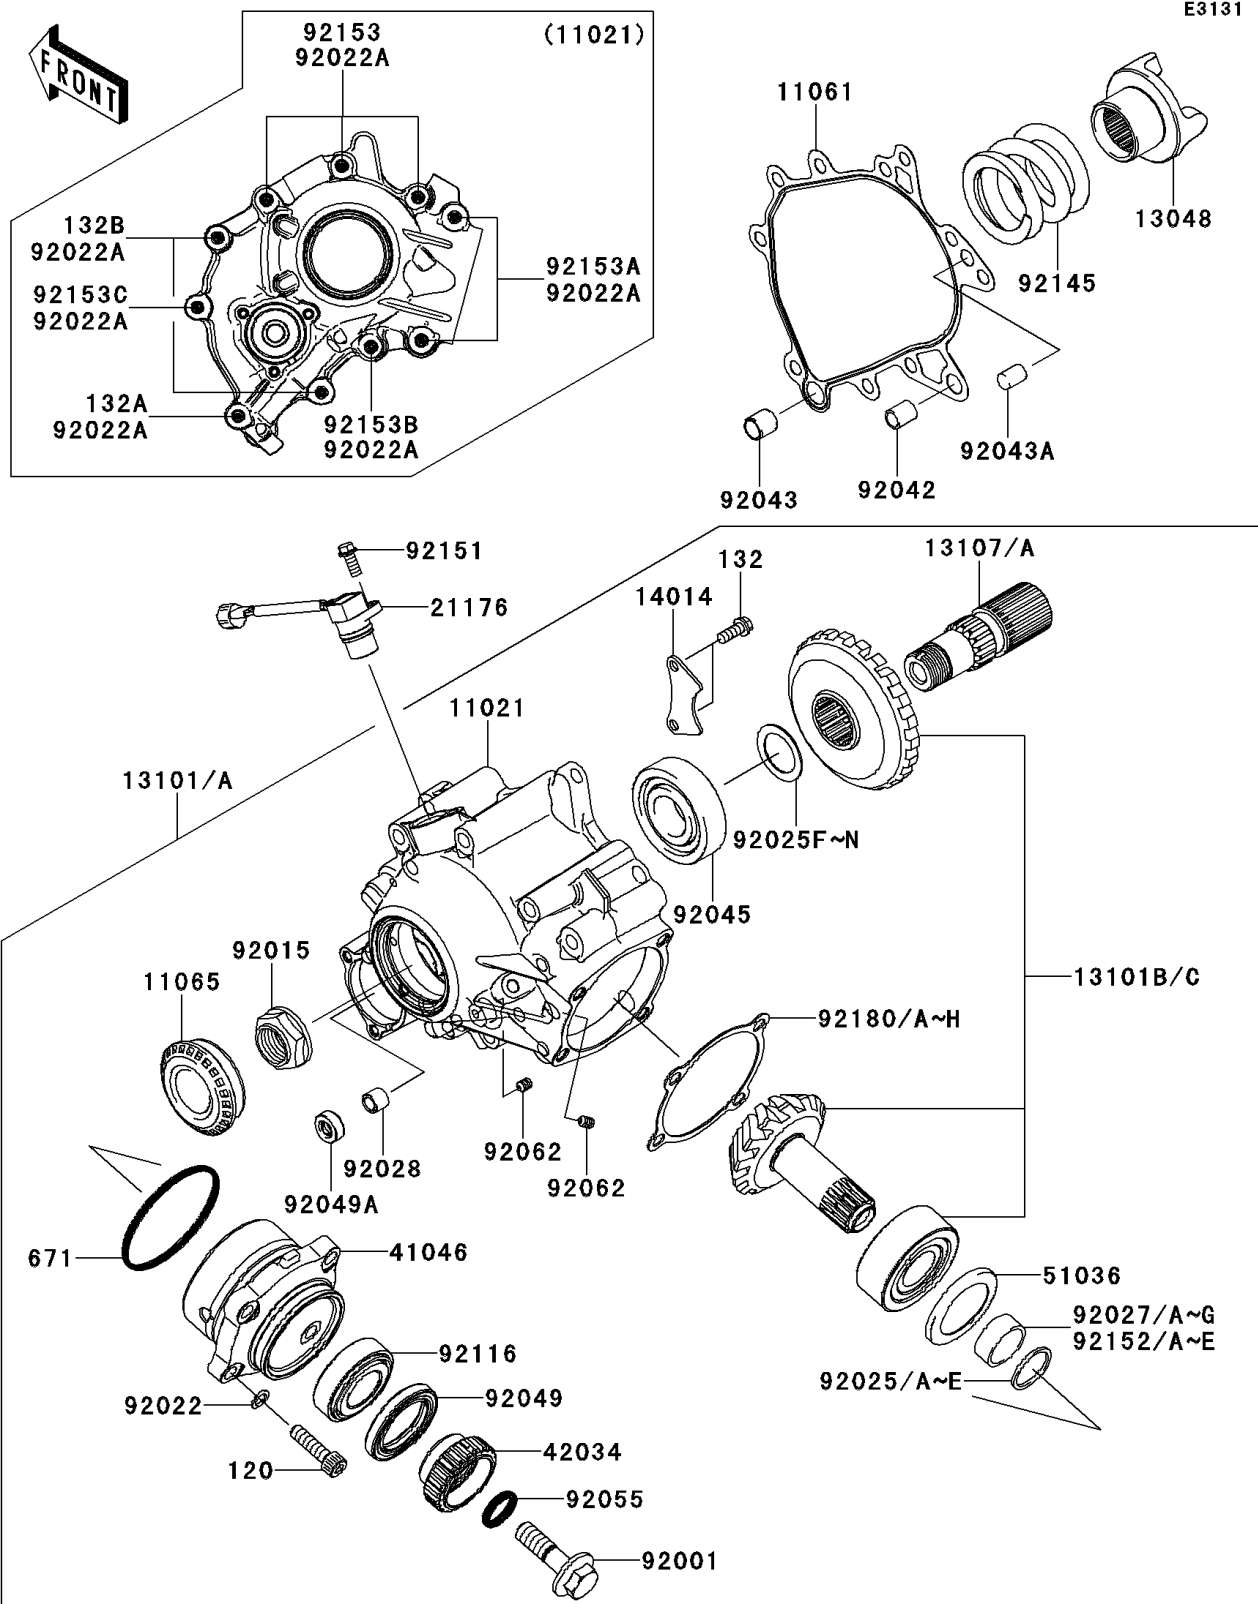

2009 Concours 14 ABS

PARTS DIAGRAM

Front Bevel Gear

2009 Concours 14 ABS

PARTS LIST

Front Bevel Gear

ITEM NAME

PART NUMBER

QUANTITY
