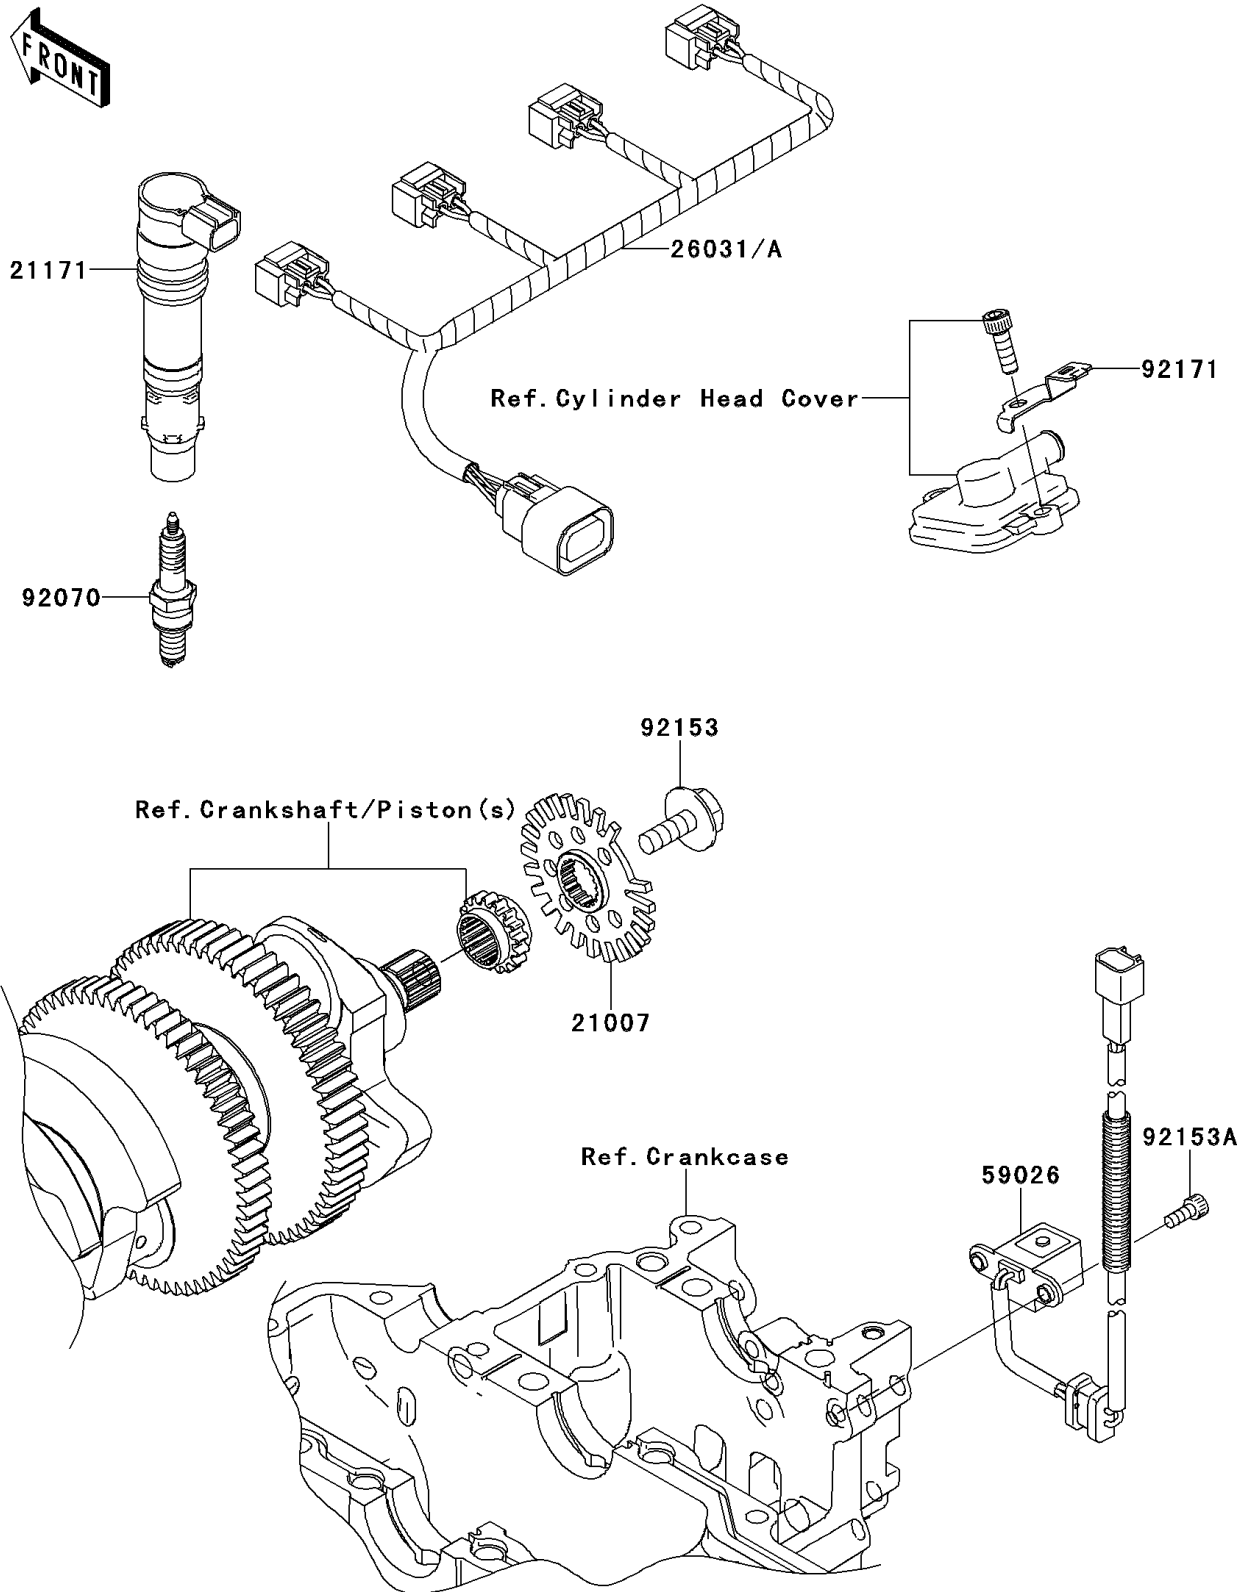

2009 Concours 14 ABS

PARTS DIAGRAM

Ignition System

E1830

2009 Concours 14 ABS

PARTS LIST

Ignition System

ITEM NAME

PART NUMBER

QUANTITY
