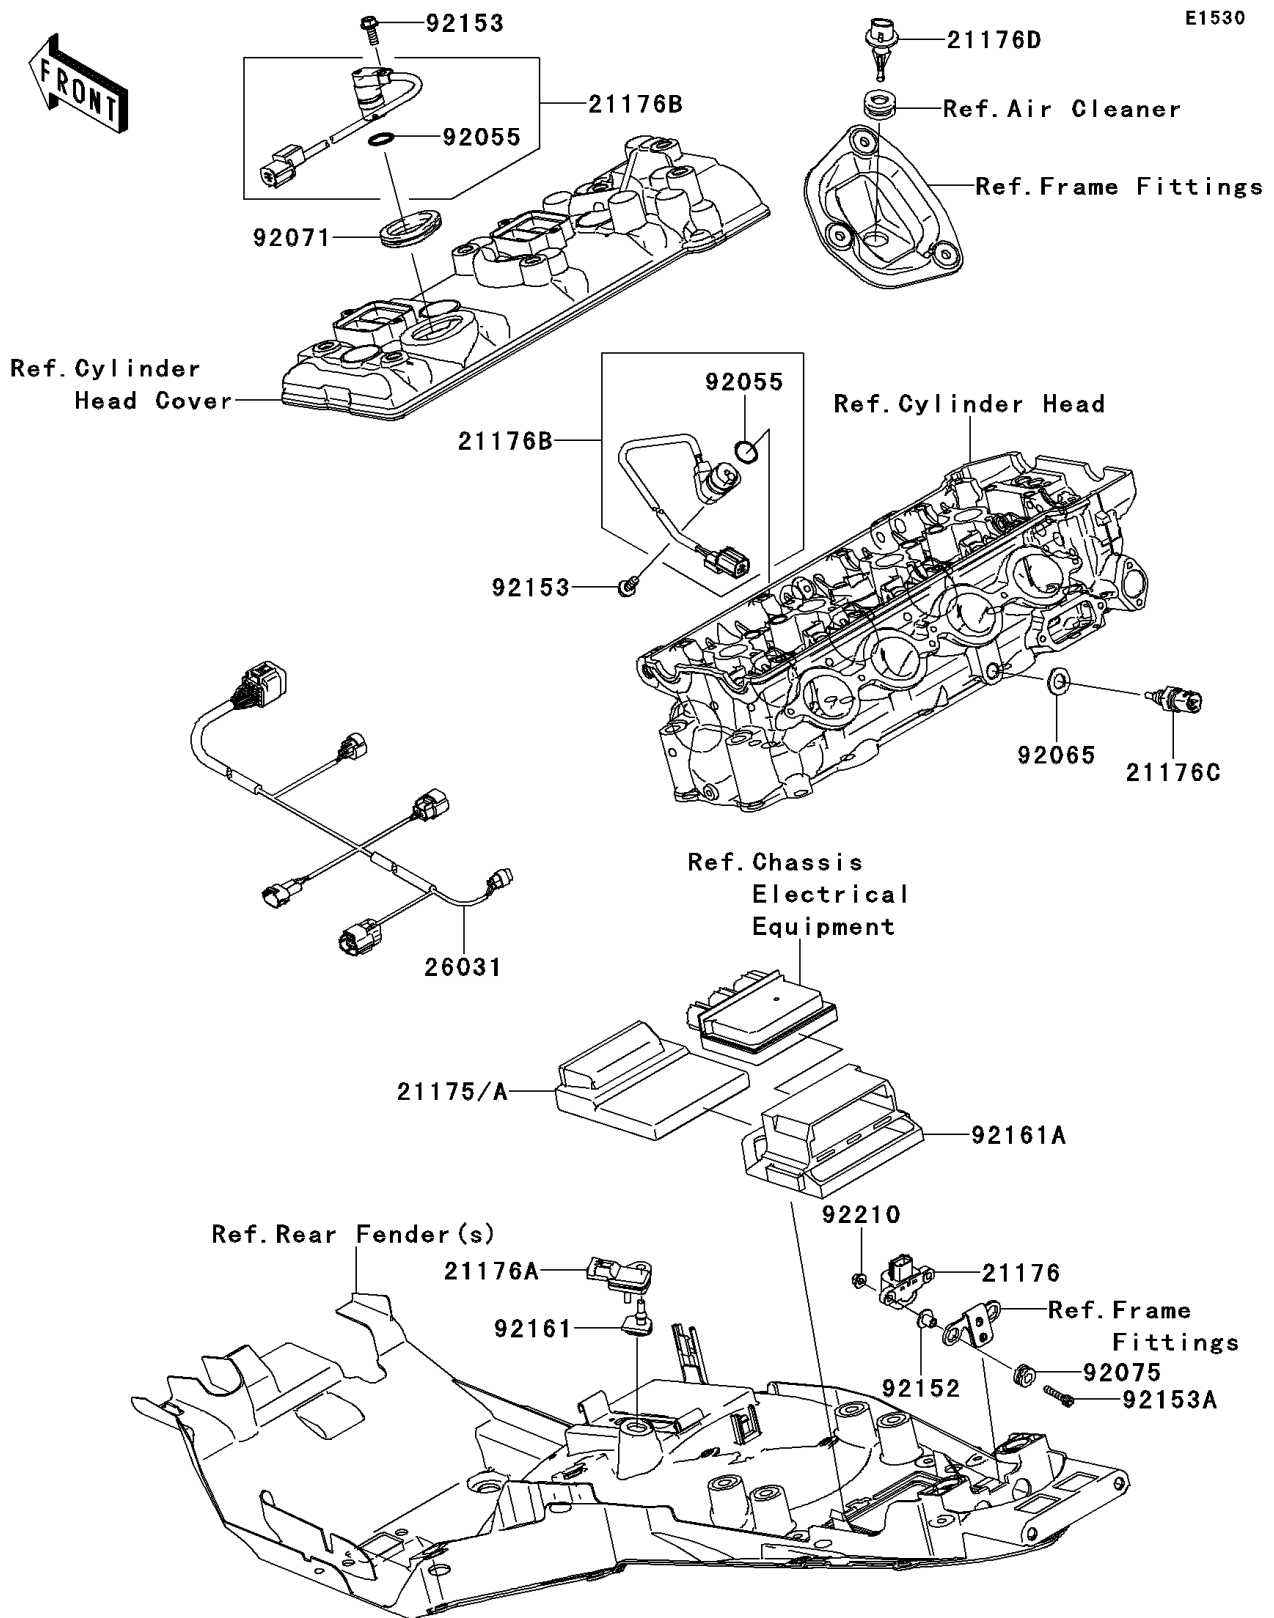

2009 Concours 14 ABS

Kawasaki

Let the Good Times Roll®

PARTS DIAGRAM

Fuel Injection

2009 Concours 14 ABS

PARTS LIST

Fuel Injection

ITEM NAME

PART NUMBER

QUANTITY
