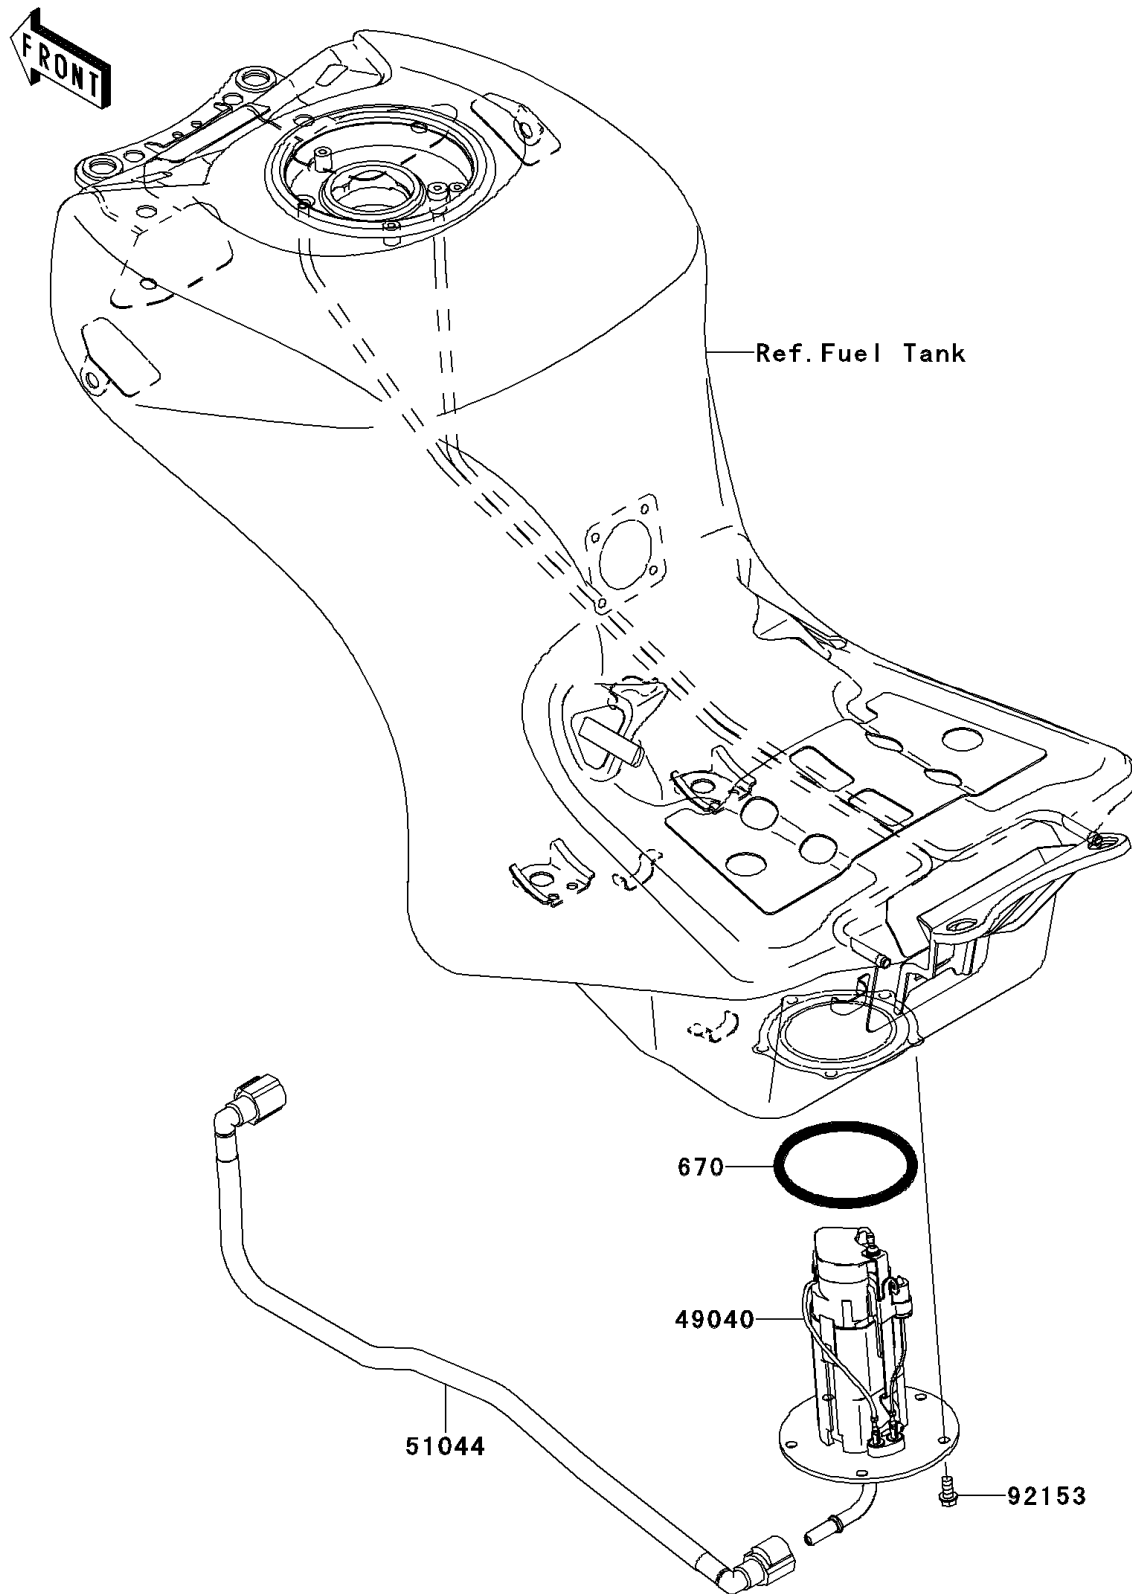

2009 Concours 14 ABS

PARTS DIAGRAM

Fuel Pump

Kawasaki

Let the Good Times Roll®

E1520

2009 Concours 14 ABS

PARTS LIST

Fuel Pump

ITEM NAME

PART NUMBER

QUANTITY
