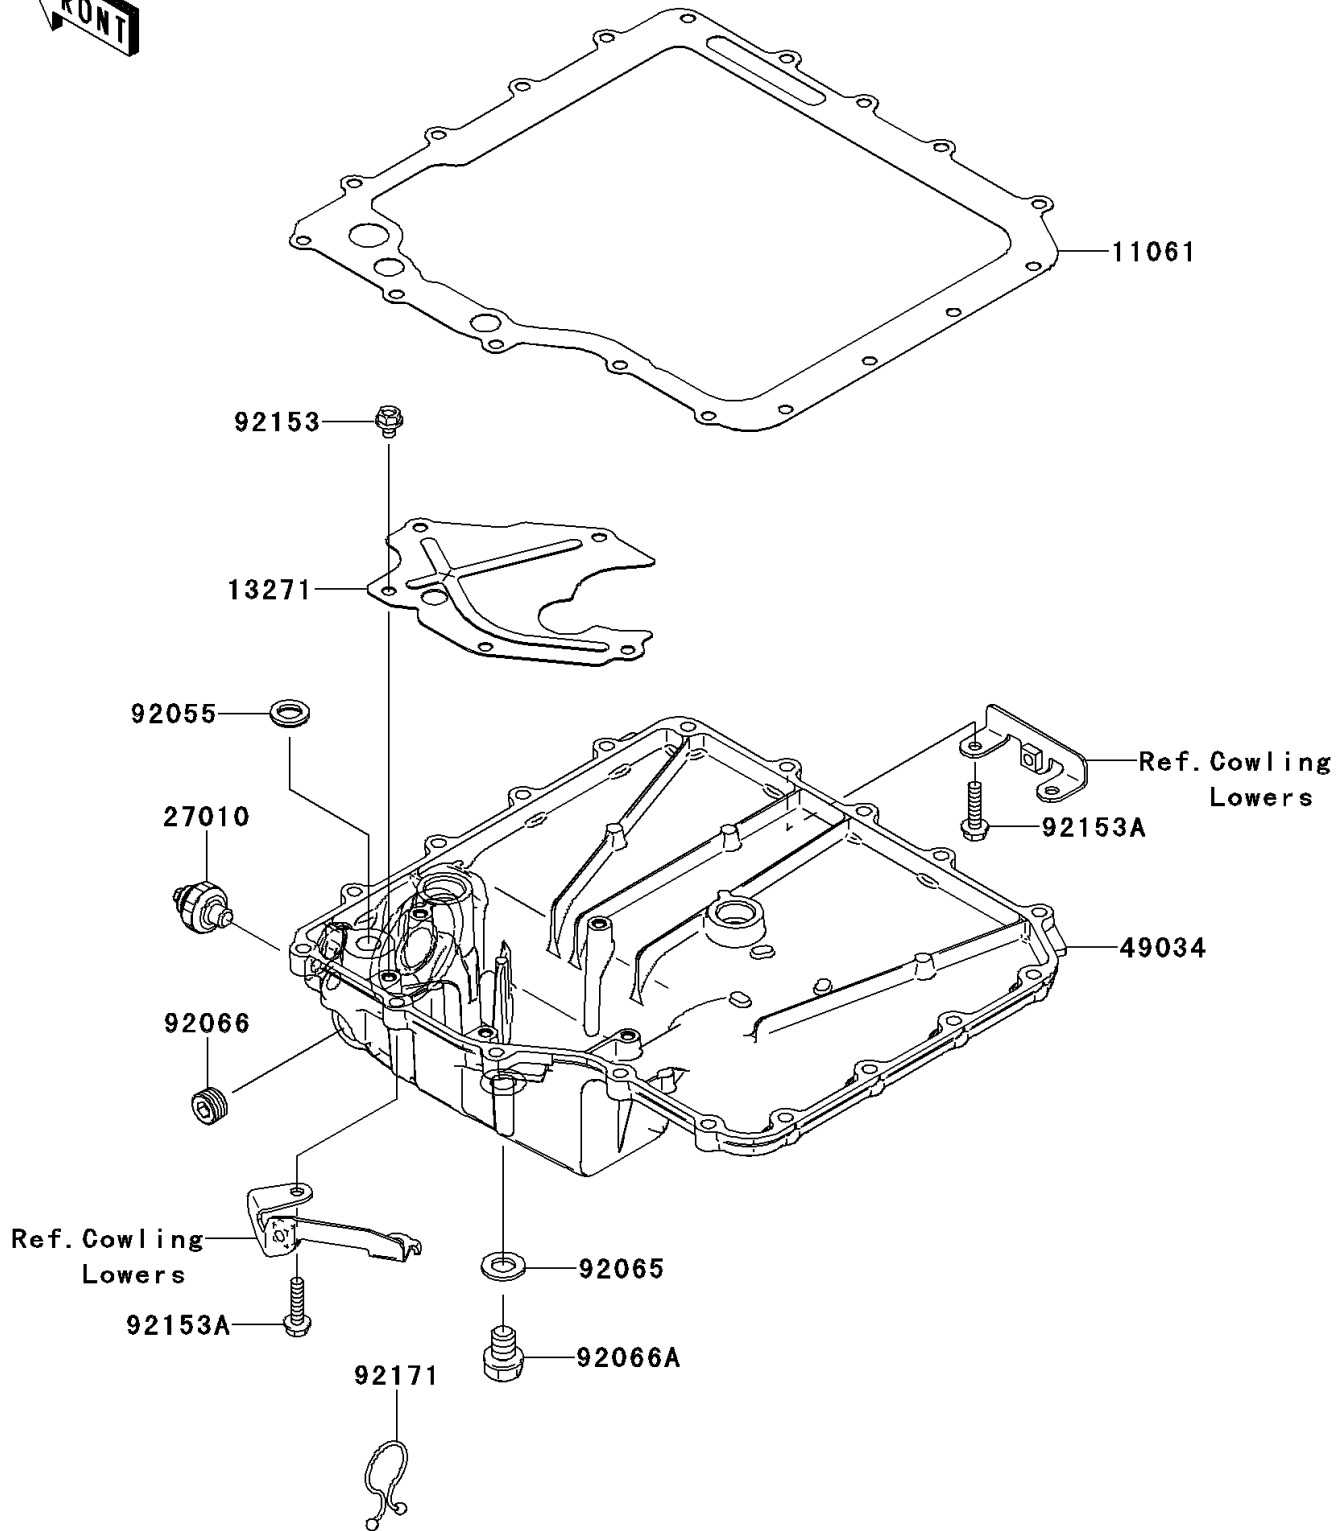

2009 Concours 14 ABS

PARTS DIAGRAM

Oil Pan

E1434

2009 Concours 14 ABS

PARTS LIST

Oil Pan

ITEM NAME

PART NUMBER

QUANTITY
