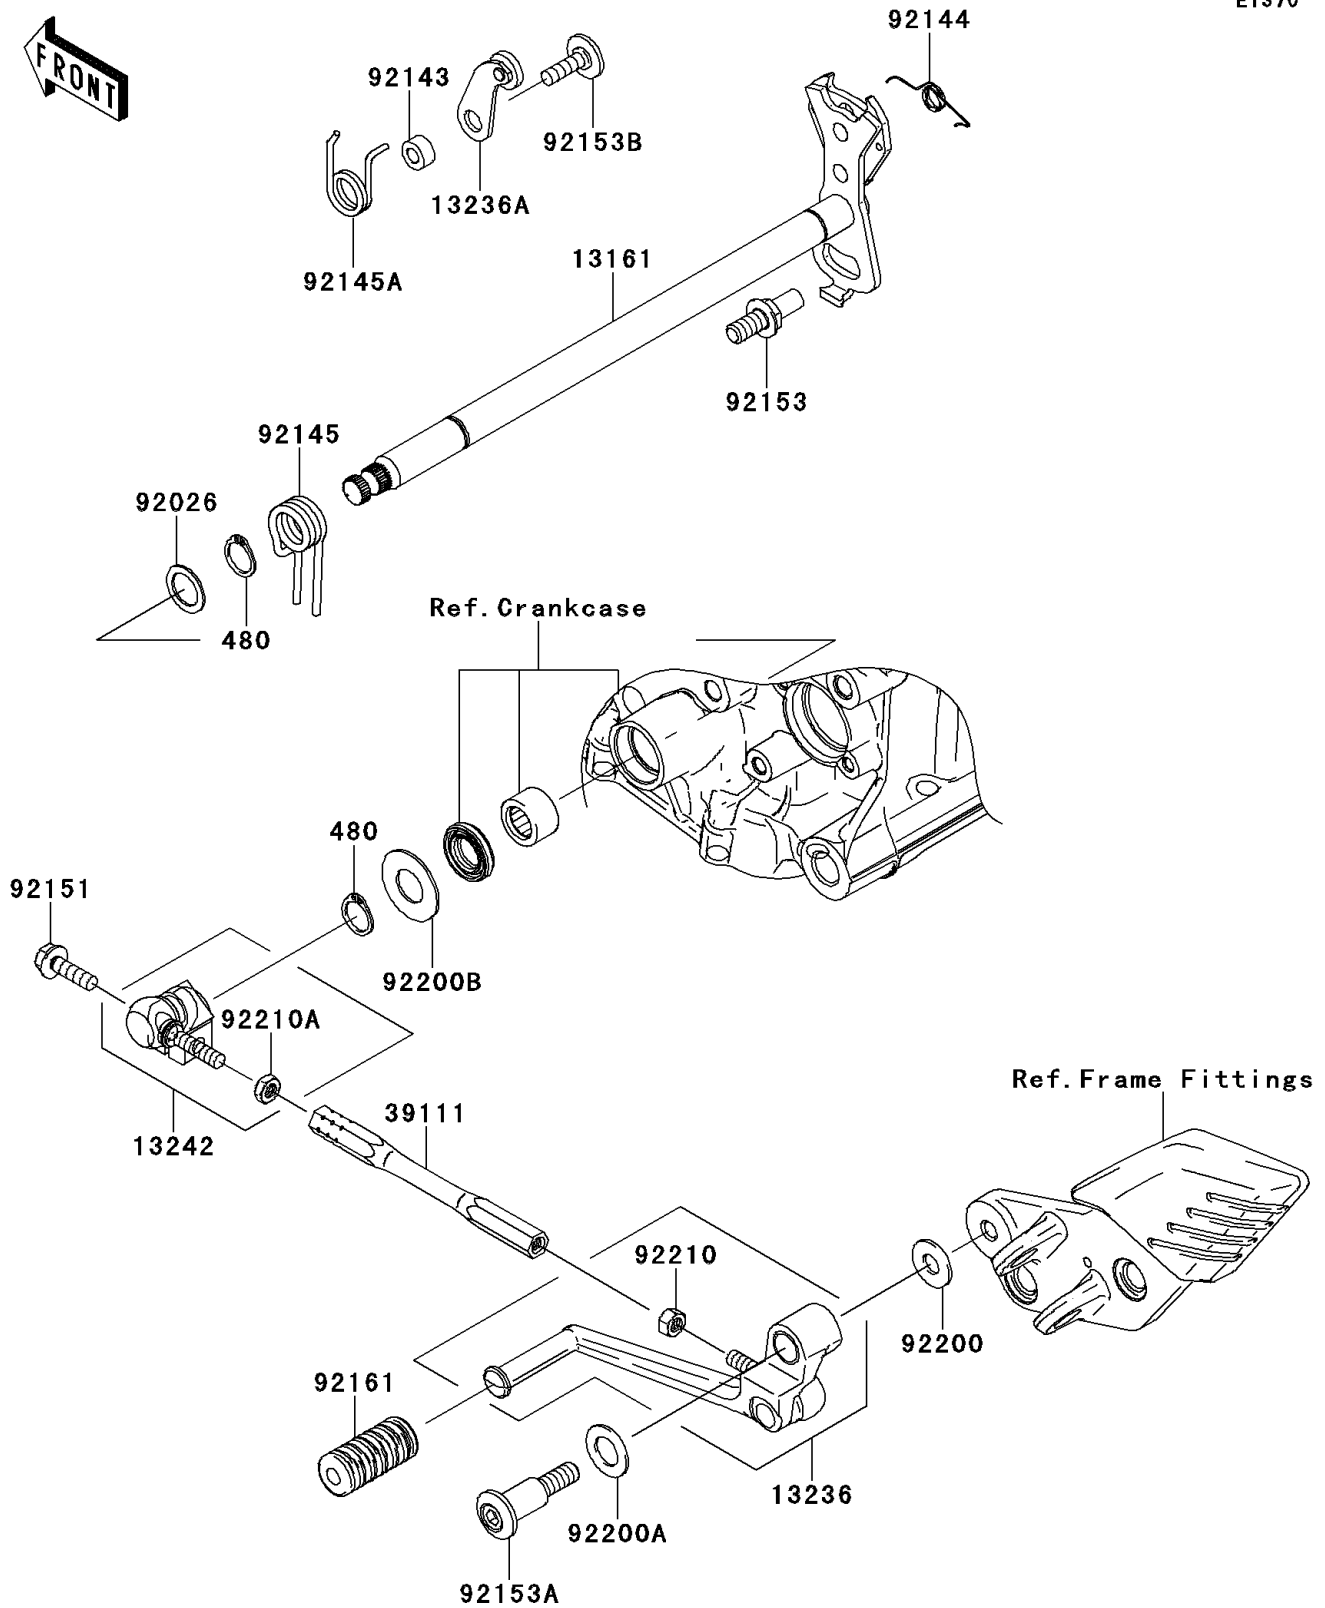

2009 Concours 14 ABS

PARTS DIAGRAM

Gear Change Mechanism

E1370

2009 Concours 14 ABS

PARTS LIST

Gear Change Mechanism

ITEM NAME

PART NUMBER

QUANTITY
