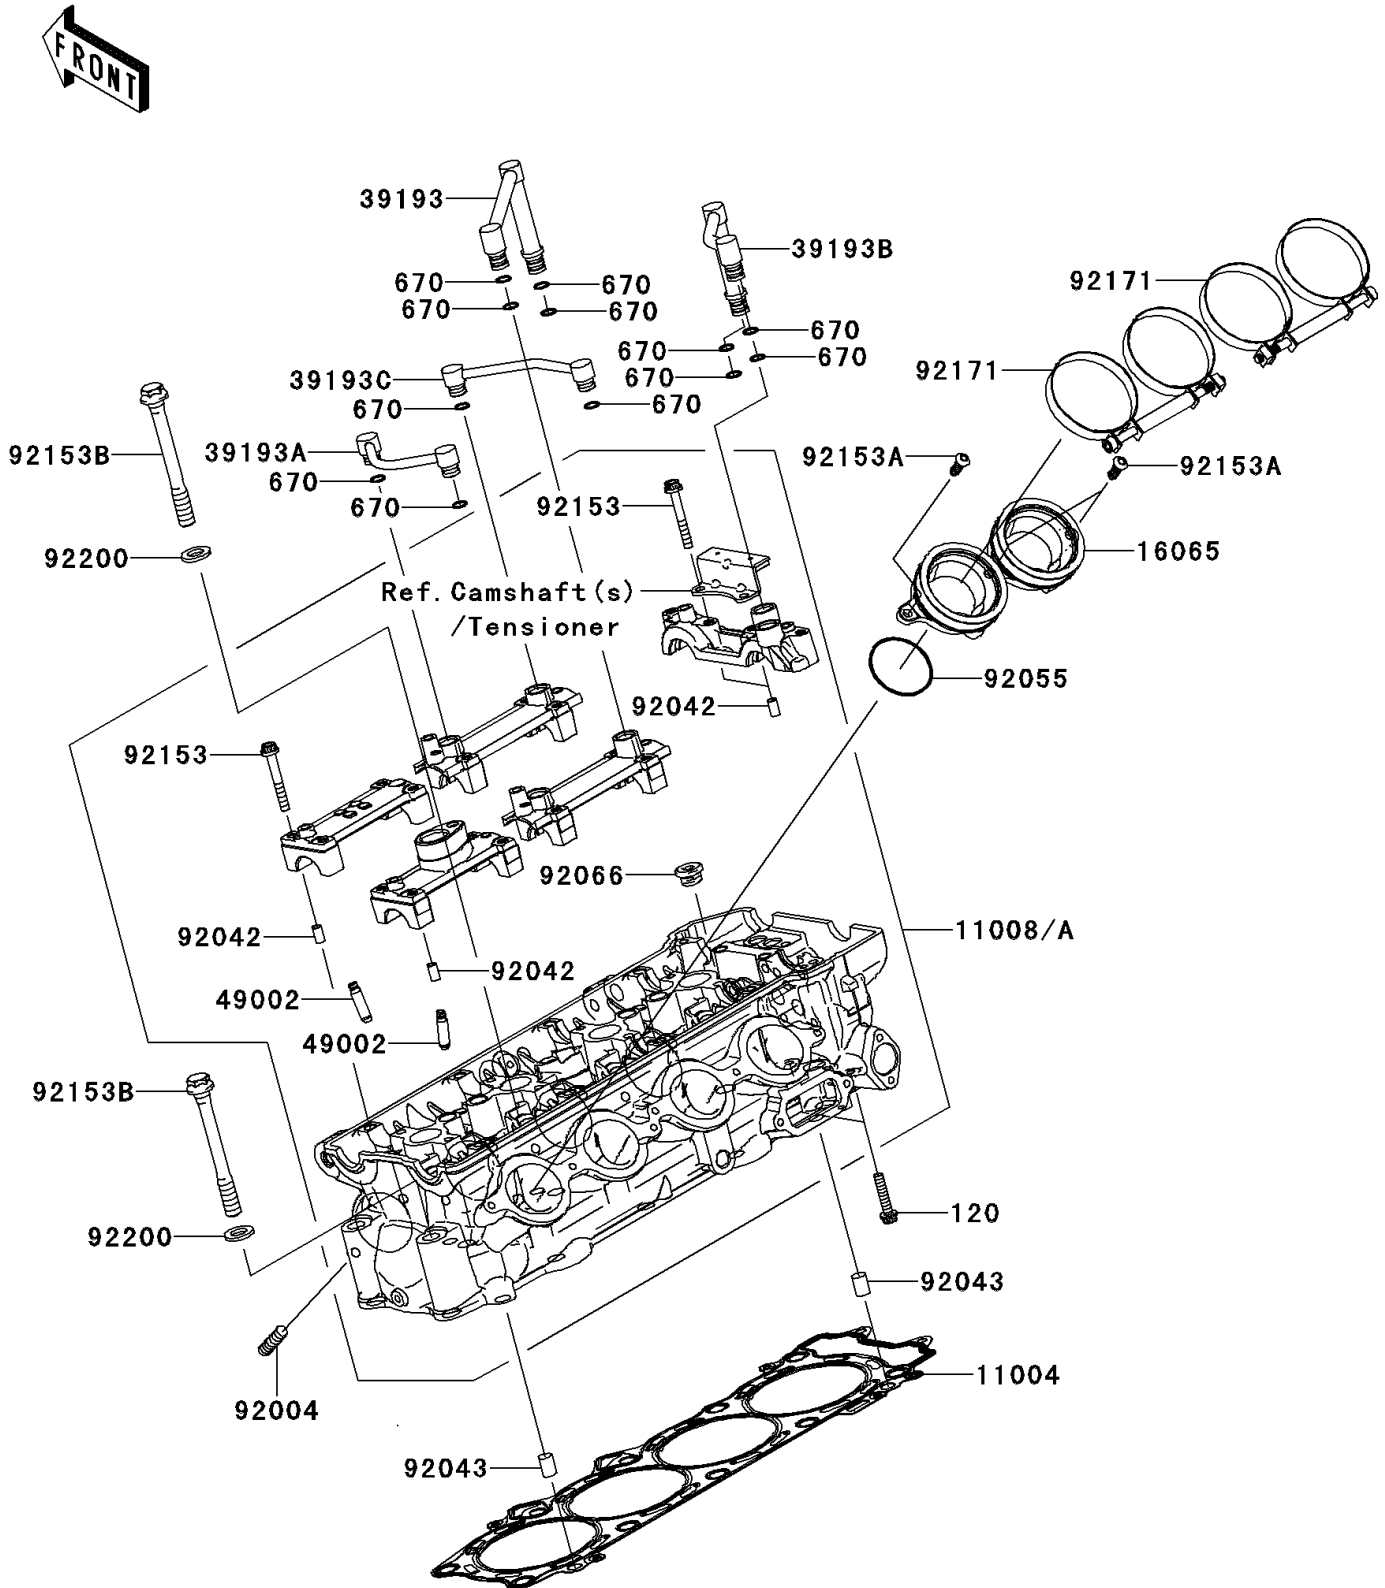

2009 Concours 14 ABS

PARTS DIAGRAM

Cylinder Head

E1111

2009 Concours 14 ABS

PARTS LIST

Cylinder Head

ITEM NAME

PART NUMBER

QUANTITY
