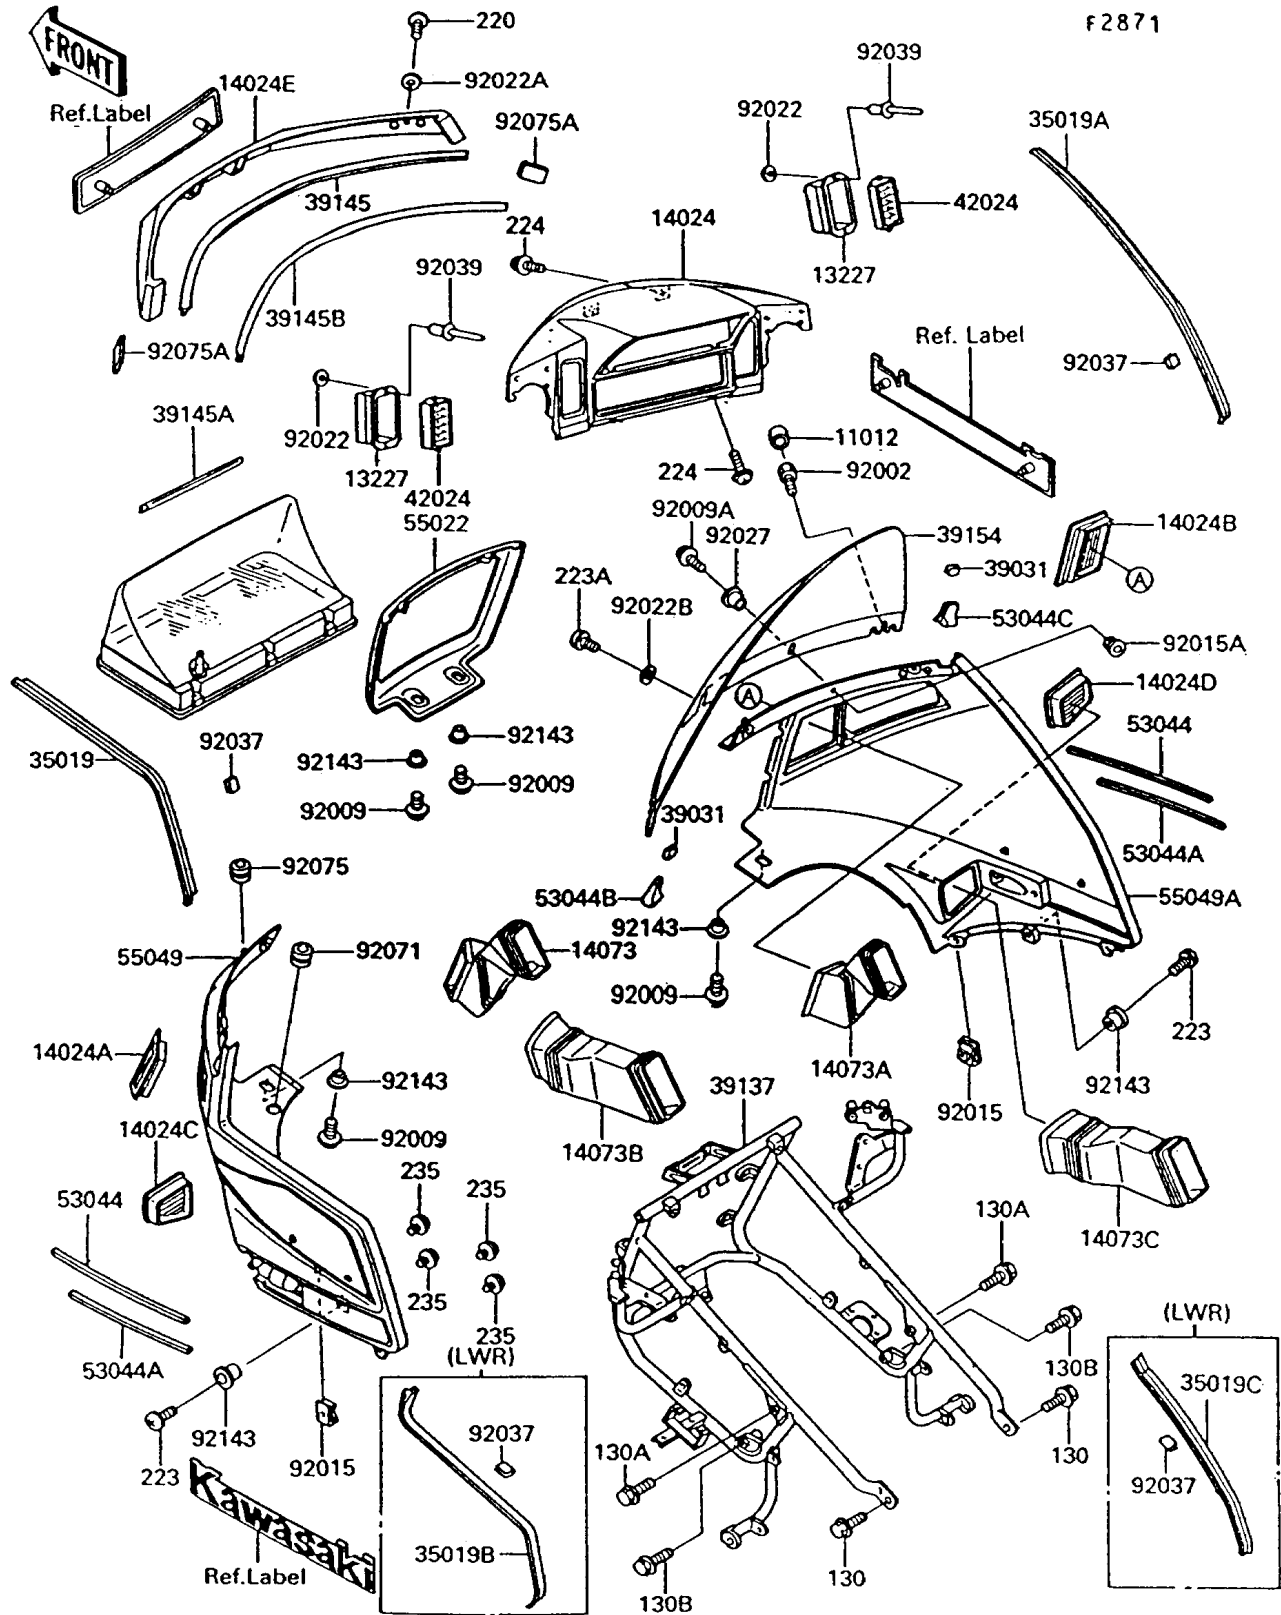

# 1992 Voyager XII

## PARTS DIAGRAM

Cowling(ZG1200-B6/B7)

**Kawasaki**

Let the Good Times Roll®

## PARTS LIST

Cowling(ZG1200-B6/B7)

**Kawasaki**

Let the Good Times Roll®

**ITEM NAME**

**PART NUMBER**

**QUANTITY**

---