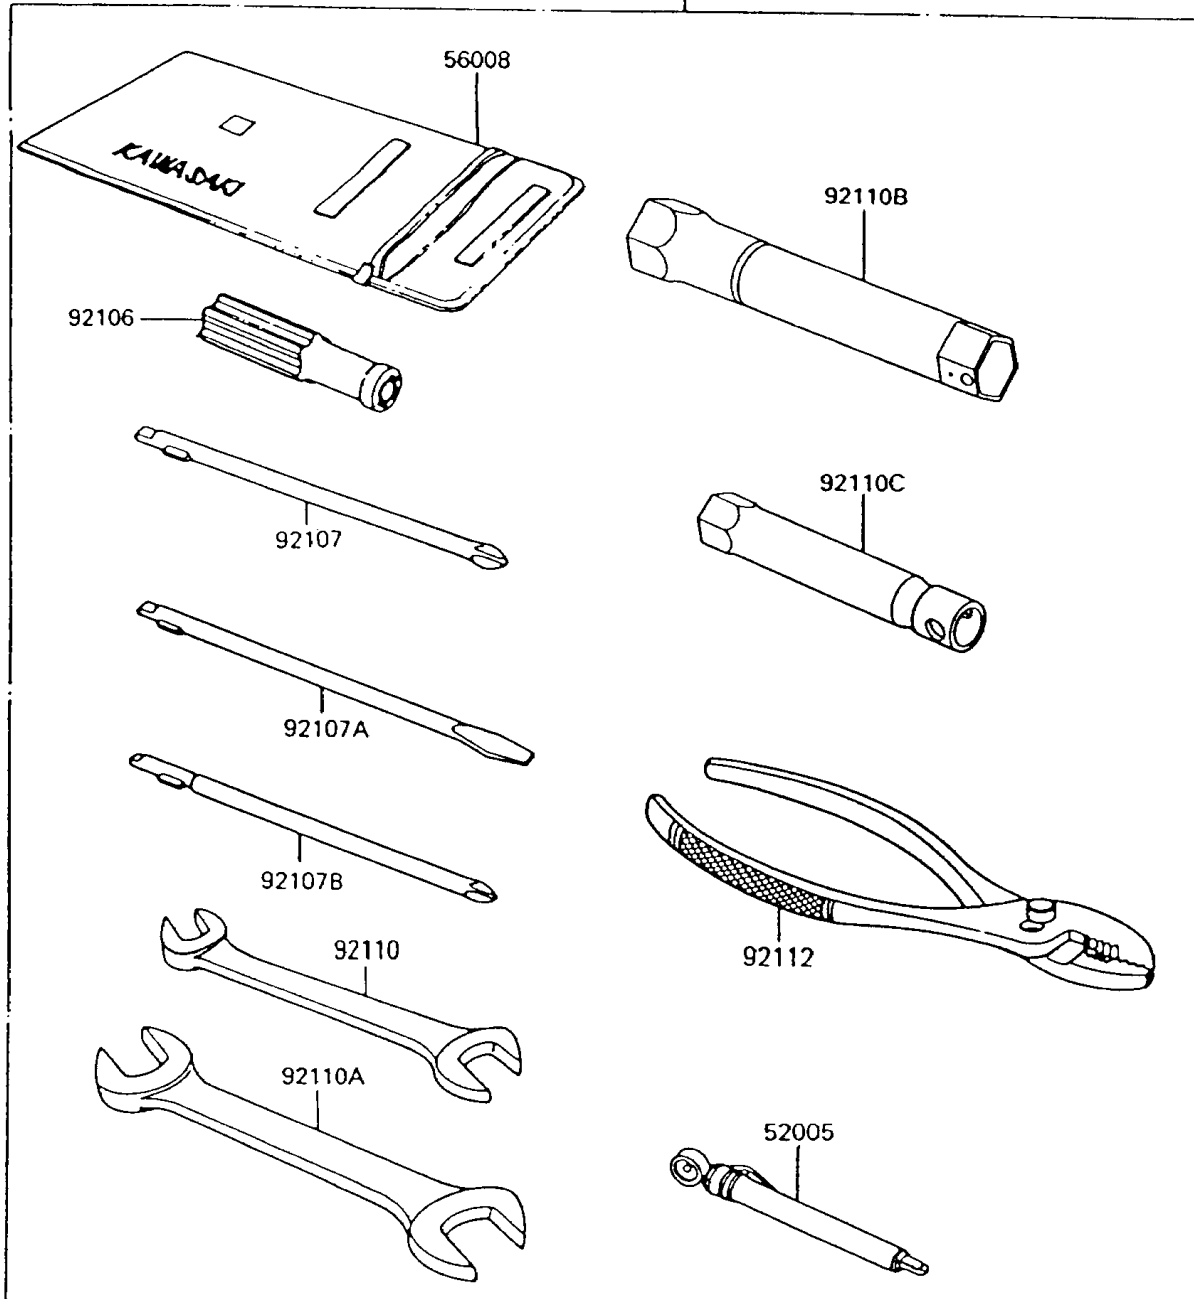

1992 Voyager XII

PARTS DIAGRAM

Owner's Tools

56007

F2810

1992 Voyager XII

PARTS LIST

Owner's Tools

ITEM NAME

PART NUMBER

QUANTITY
