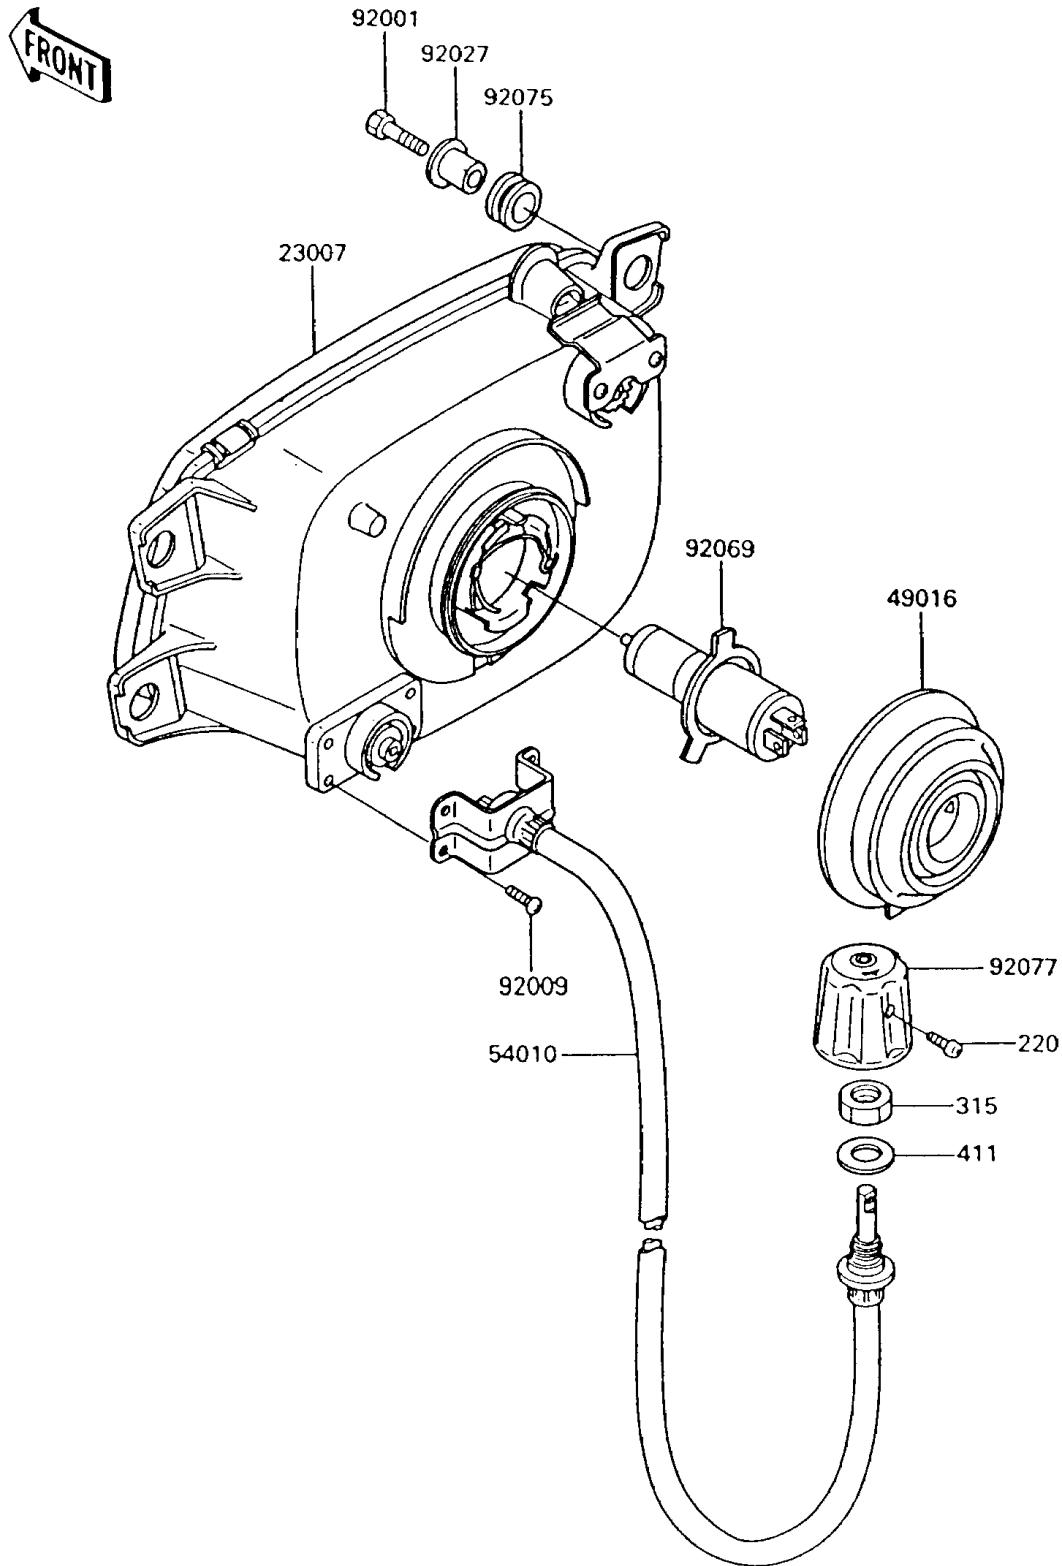

1992 Voyager XII

PARTS DIAGRAM

Headlight(s)

F2710

1992 Voyager XII

PARTS LIST

Headlight(s)

Kawasaki

Let the Good Times Roll®

ITEM NAME

PART NUMBER

QUANTITY
