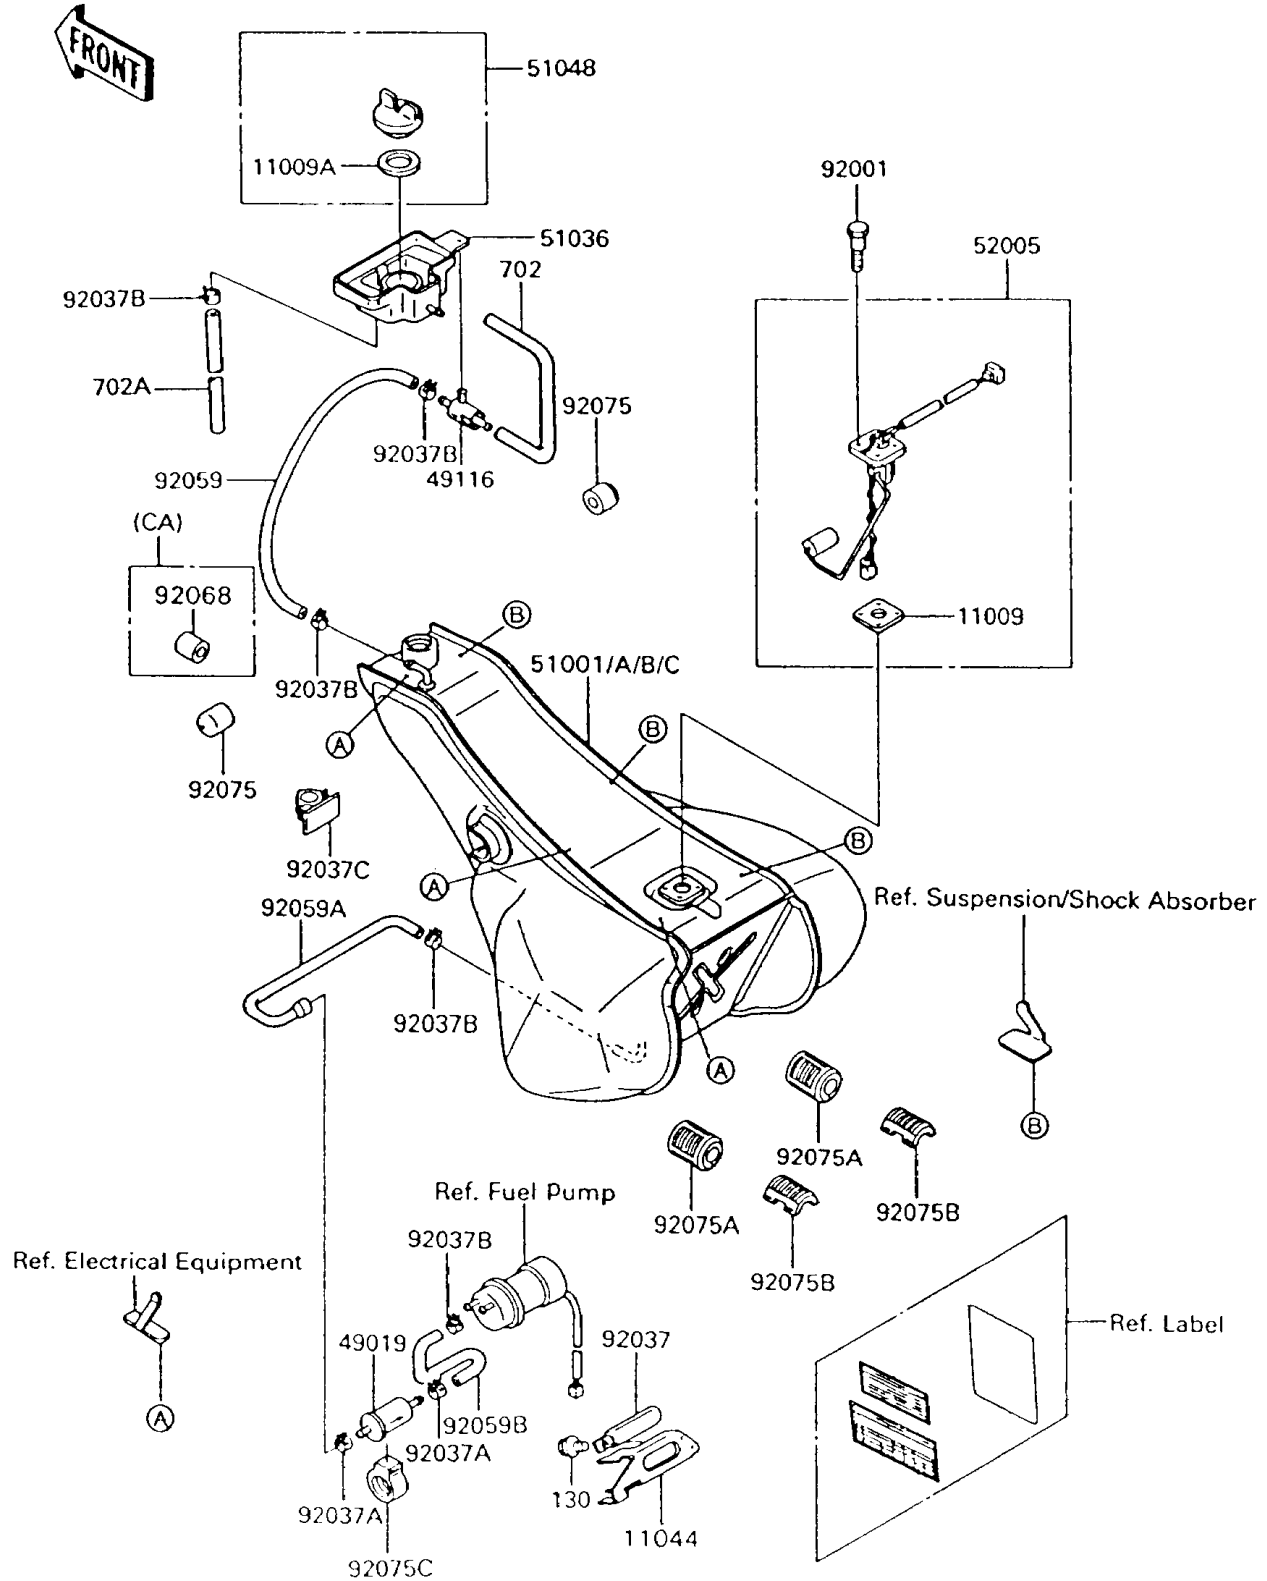

1992 Voyager XII

PARTS DIAGRAM

Fuel Tank

F2410

1992 Voyager XII

PARTS LIST

Fuel Tank

Kawasaki

Let the Good Times Roll®

ITEM NAME

PART NUMBER

QUANTITY
