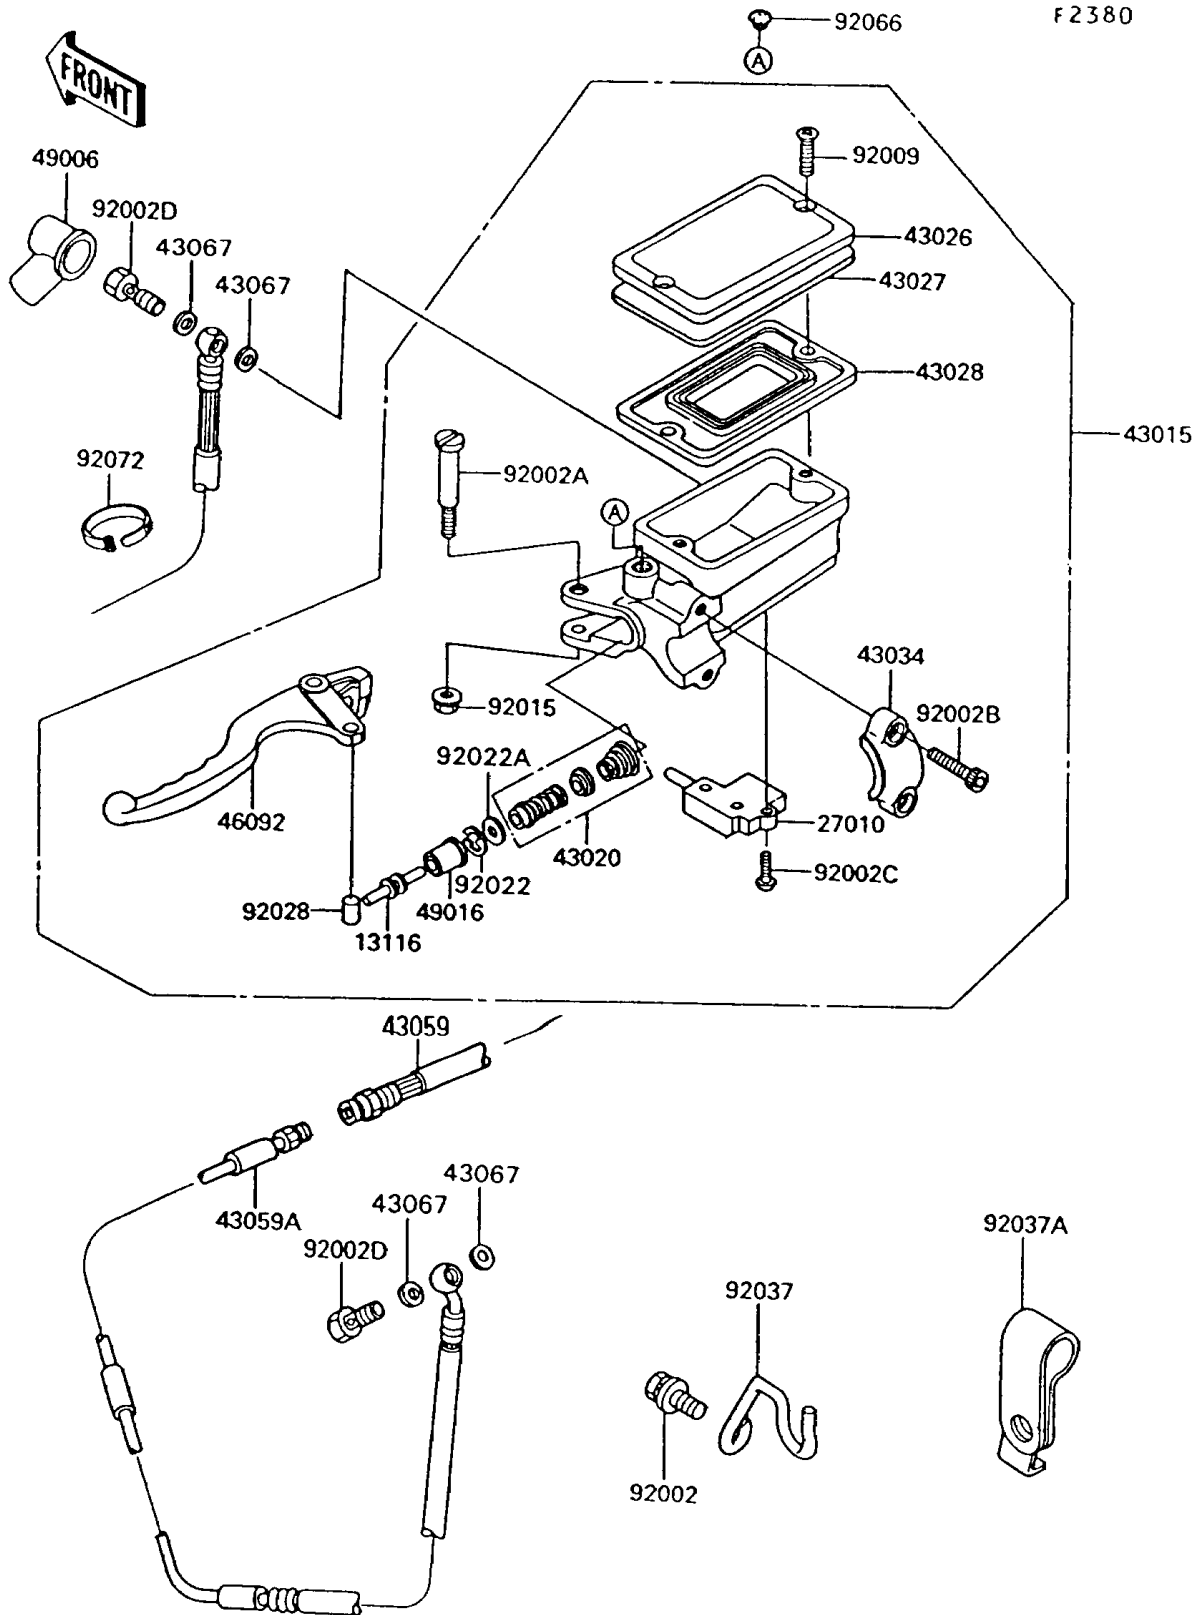

1992 Voyager XII

PARTS DIAGRAM

Clutch Master Cylinder

1992 Voyager XII

PARTS LIST

Clutch Master Cylinder

ITEM NAME

PART NUMBER

QUANTITY
