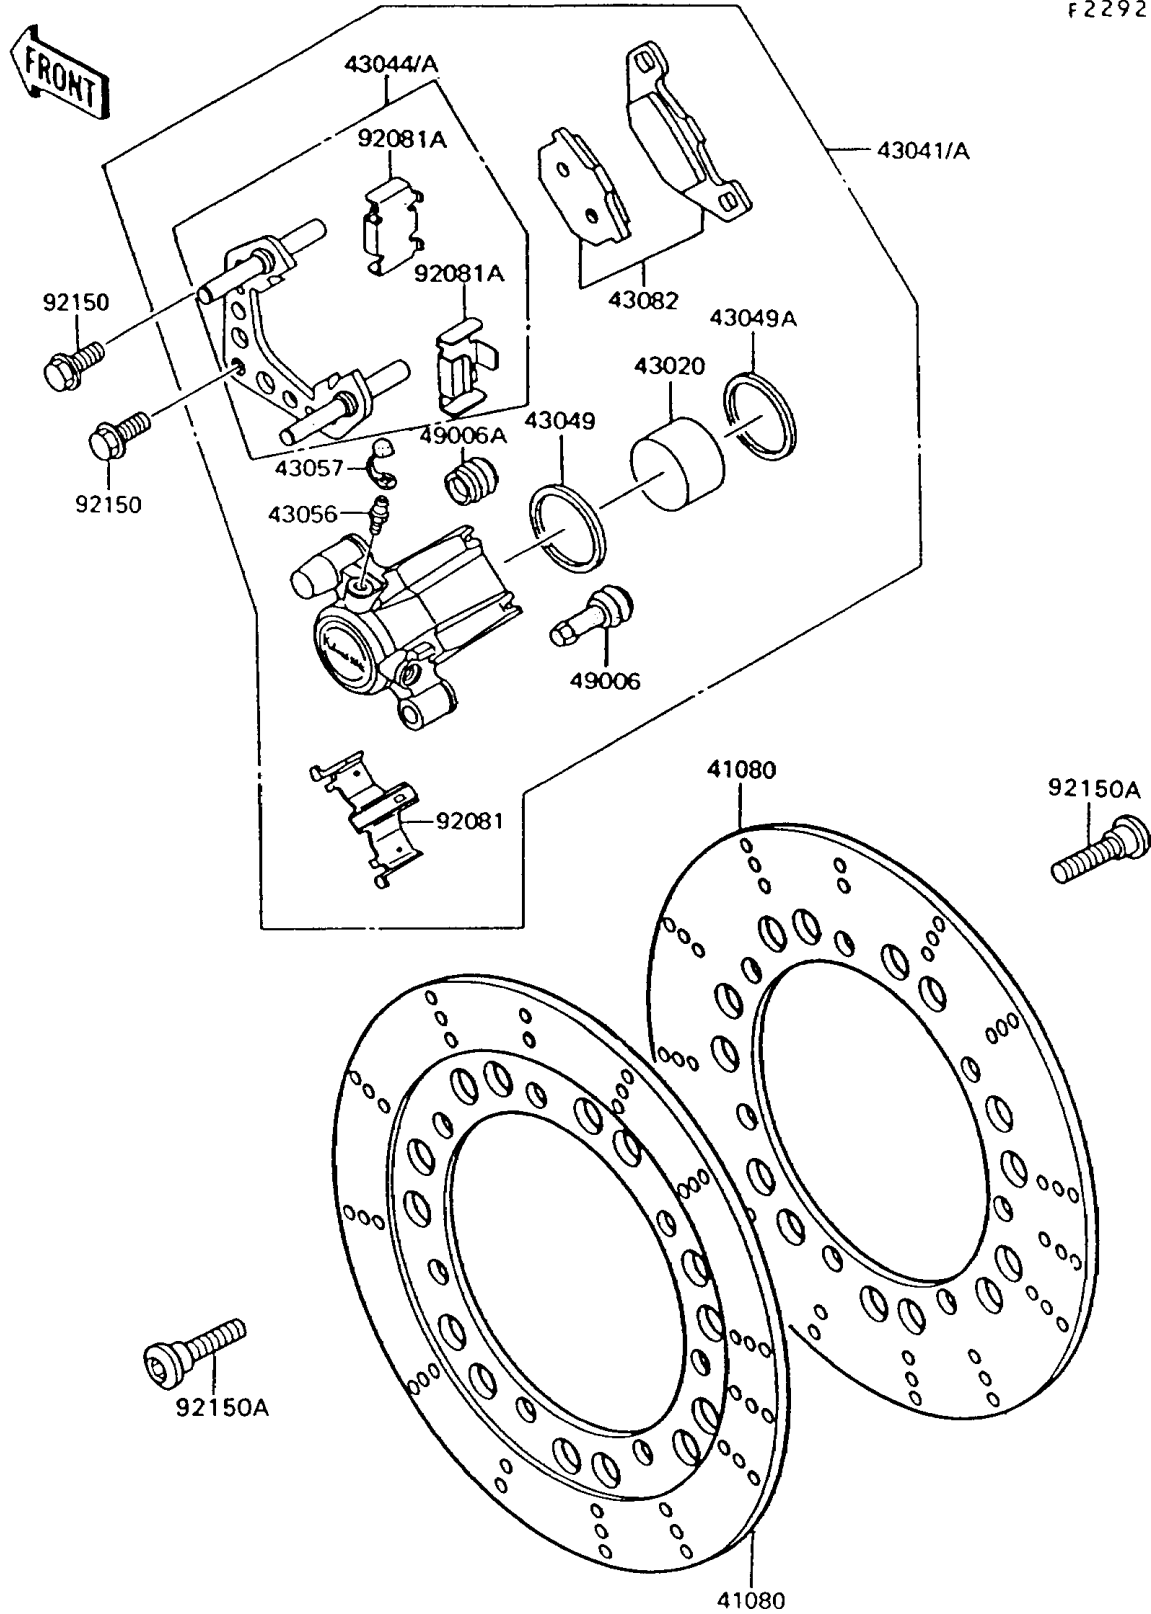

1993 Voyager XII

PARTS DIAGRAM

Front Brake

F2292

1993 Voyager XII

PARTS LIST

Front Brake

Kawasaki

Let the Good Times Roll®

ITEM NAME

PART NUMBER

QUANTITY
