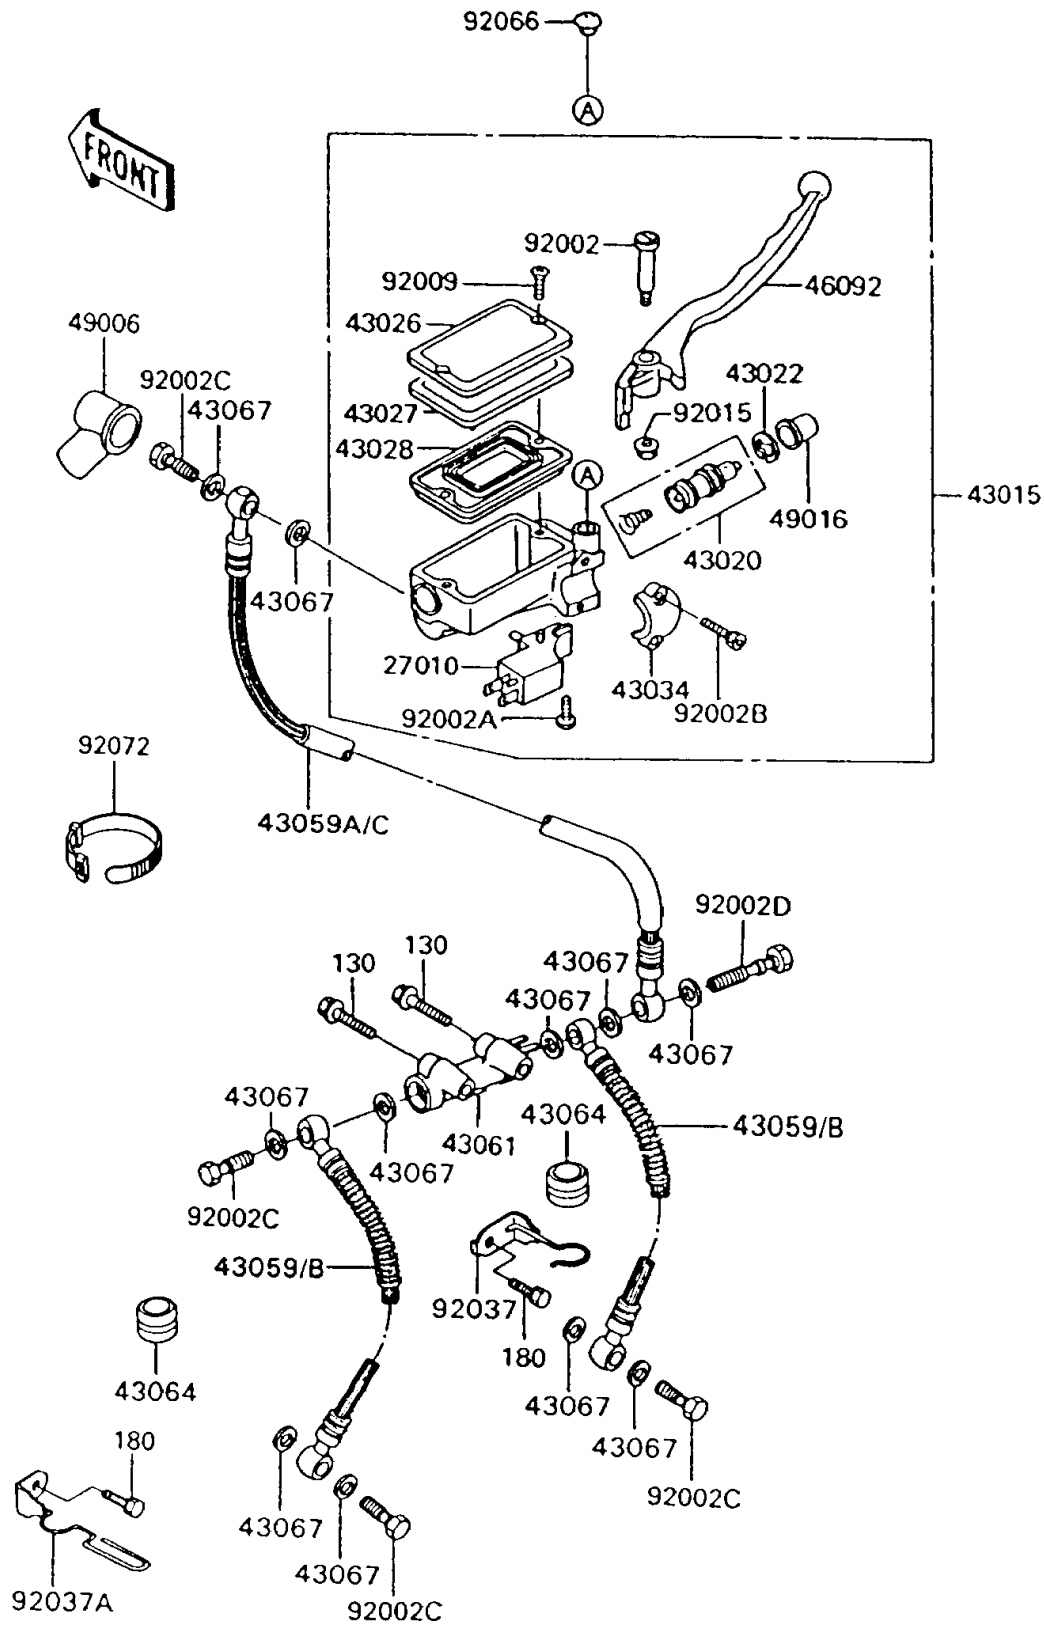

1992 Voyager XII

PARTS DIAGRAM

Front Master Cylinder

F2291

1992 Voyager XII

PARTS LIST

Front Master Cylinder

ITEM NAME

PART NUMBER

QUANTITY
