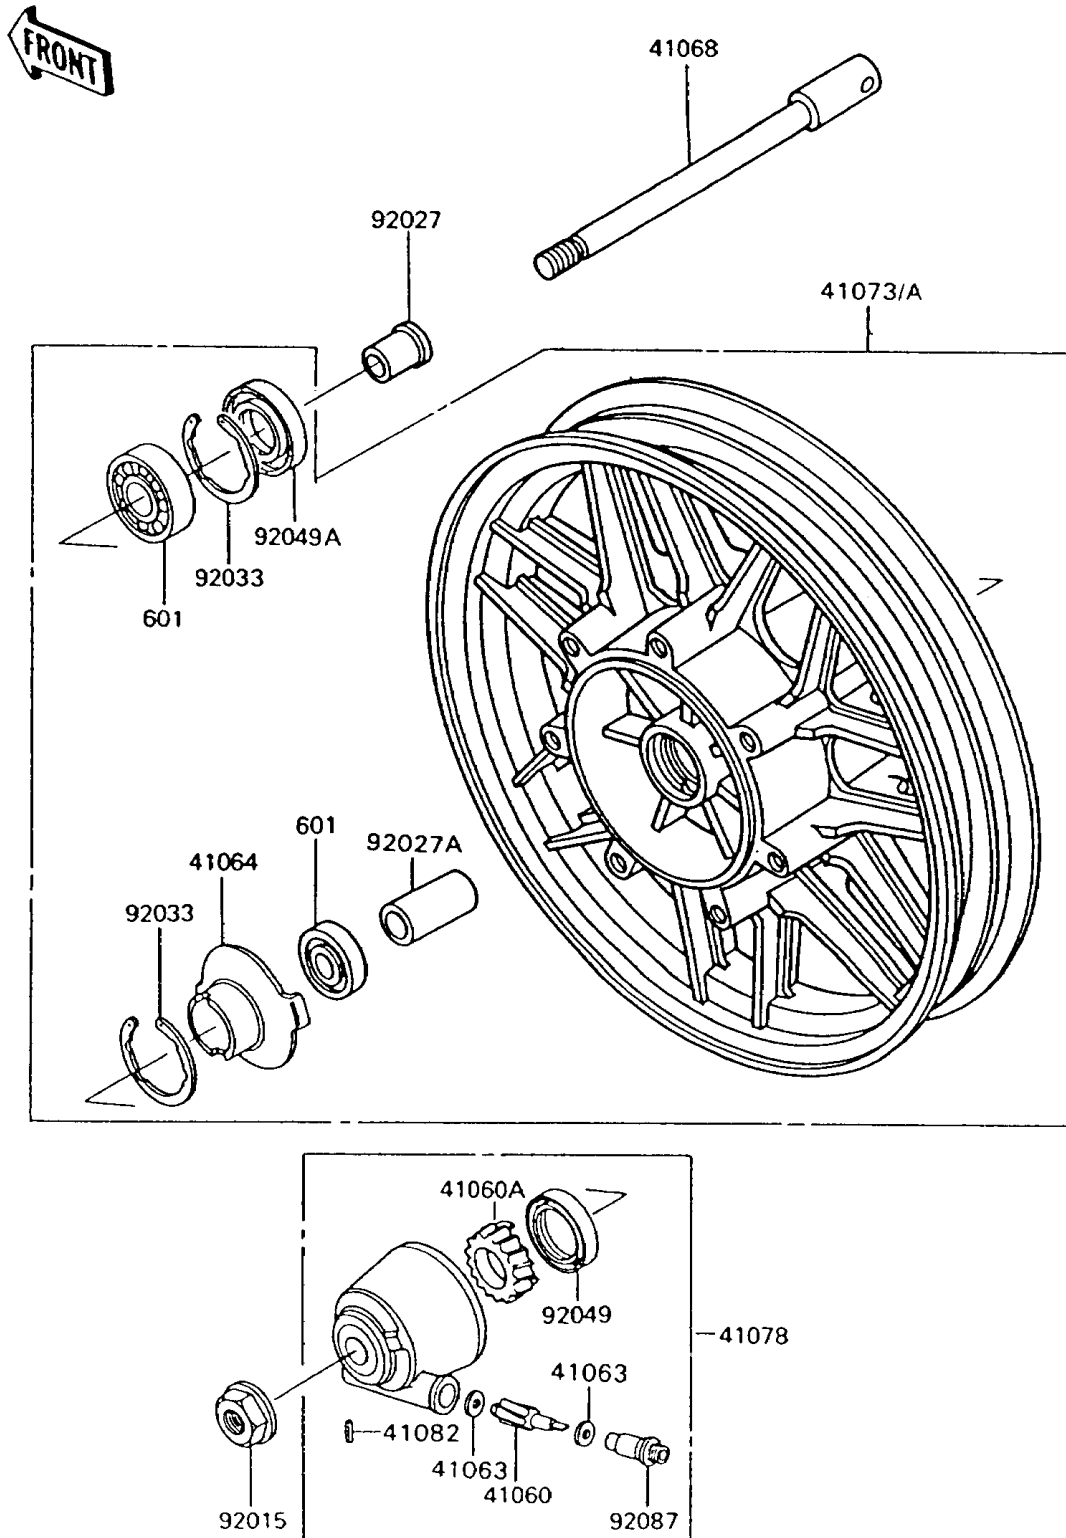

1993 Voyager XII

PARTS DIAGRAM

Front Wheel

F2230

1993 Voyager XII

PARTS LIST

Front Wheel

Kawasaki

Let the Good Times Roll®

ITEM NAME

PART NUMBER

QUANTITY
