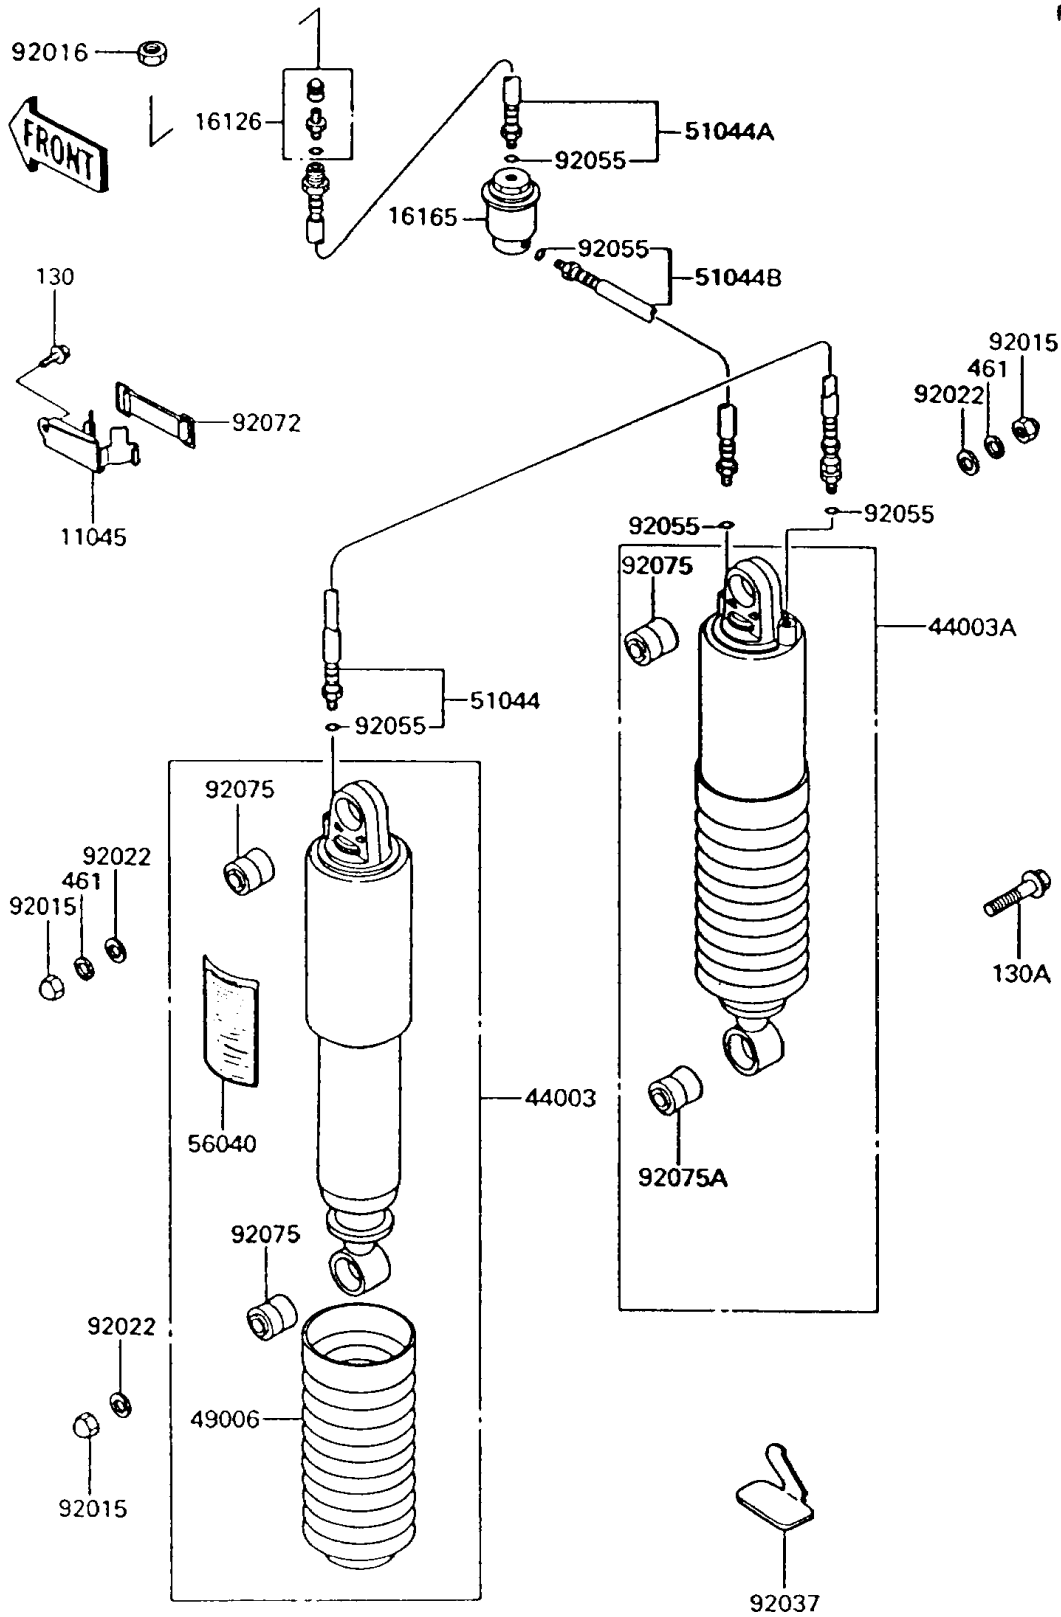

1995 Voyager XII

PARTS DIAGRAM

Suspension/Shock Absorber

F2151

1995 Voyager XII

PARTS LIST

Suspension/Shock Absorber

ITEM NAME

PART NUMBER

QUANTITY
