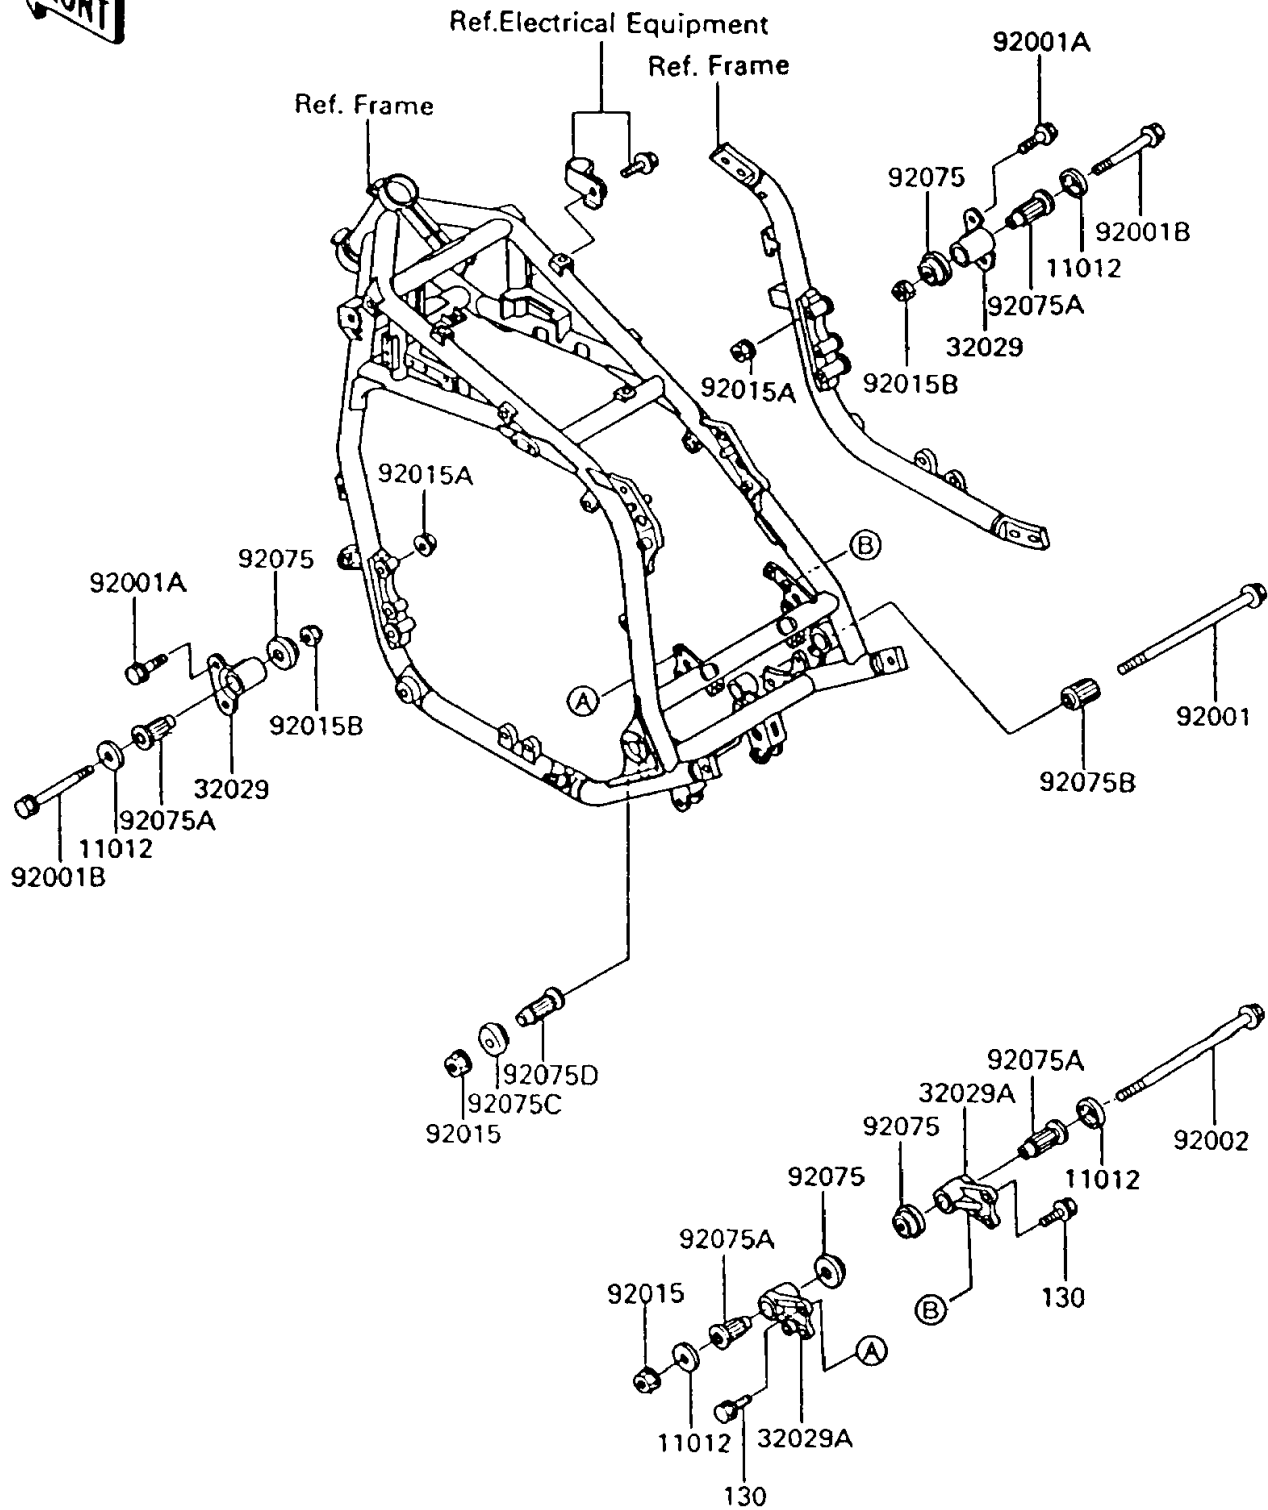

1992 Voyager XII

PARTS DIAGRAM

Frame Fittings

F2131

1992 Voyager XII

PARTS LIST

Frame Fittings

ITEM NAME

PART NUMBER

QUANTITY
