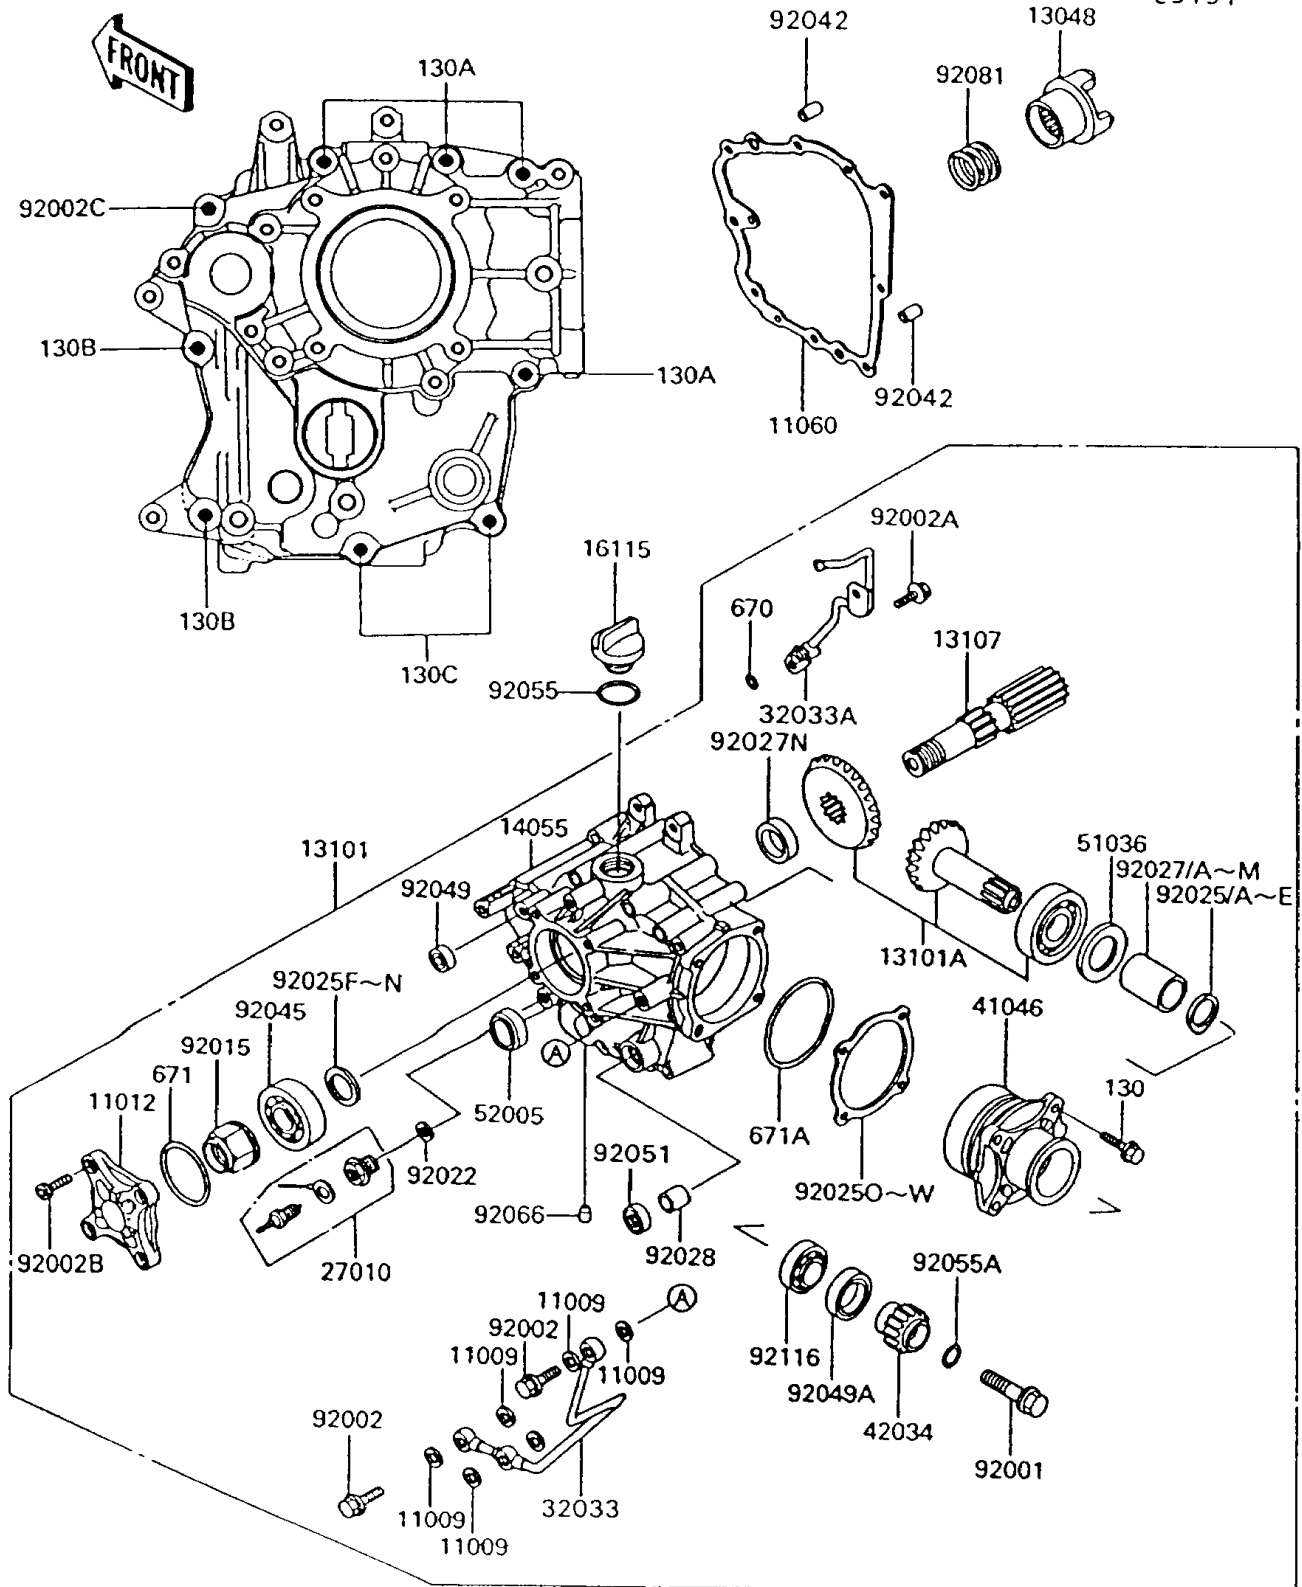

1993 Voyager XII

PARTS DIAGRAM

Front Bevel Gear

E3131

1993 Voyager XII

PARTS LIST

Front Bevel Gear

Kawasaki

Let the Good Times Roll®

ITEM NAME

PART NUMBER

QUANTITY
