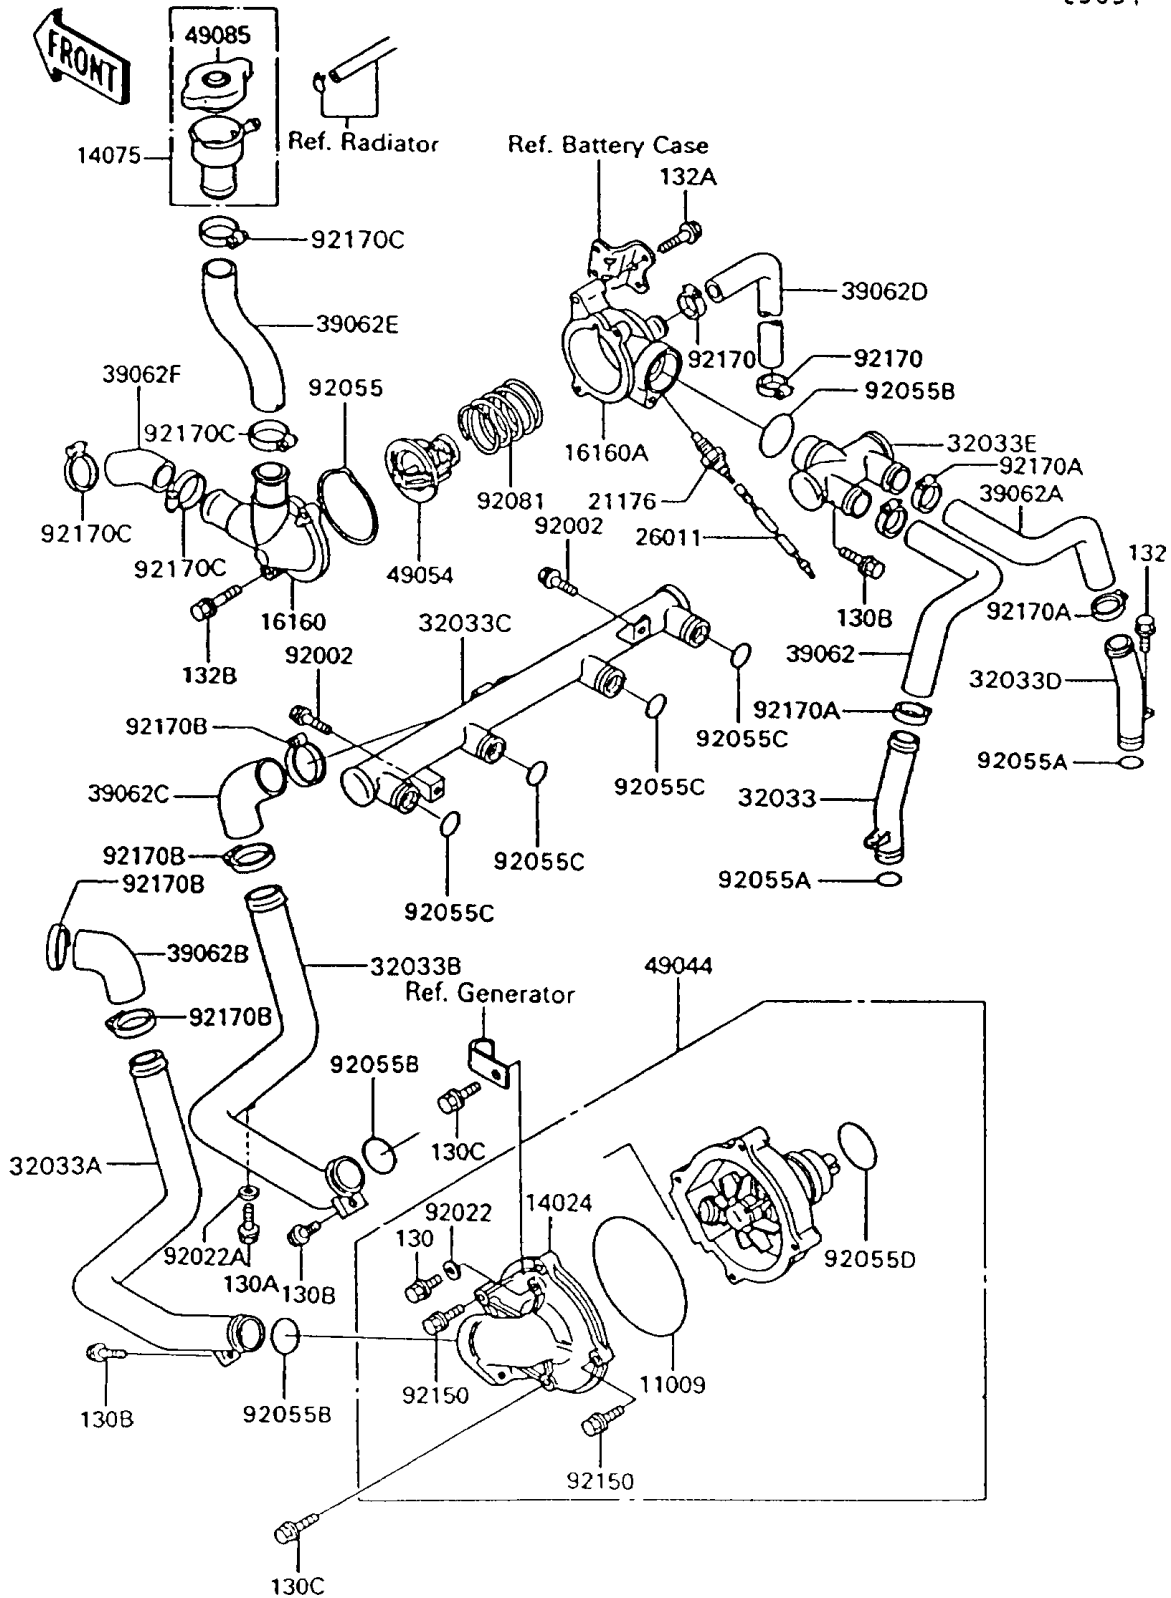

1992 Voyager XII

PARTS DIAGRAM

Water Pump

E3031

1992 Voyager XII

PARTS LIST

Water Pump

Kawasaki

Let the Good Times Roll®

ITEM NAME

PART NUMBER

QUANTITY
