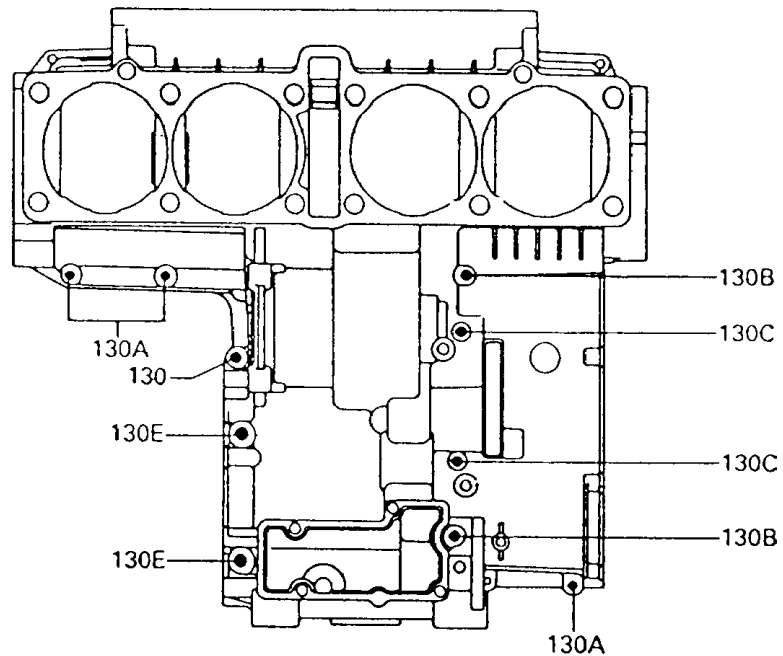

1993 Voyager XII

PARTS DIAGRAM

Crankcase Bolt Pattern

E1412

Upper Case (Outside)

Lower Case (Outside)

1993 Voyager XII

PARTS LIST

Crankcase Bolt Pattern

ITEM NAME

PART NUMBER

QUANTITY
