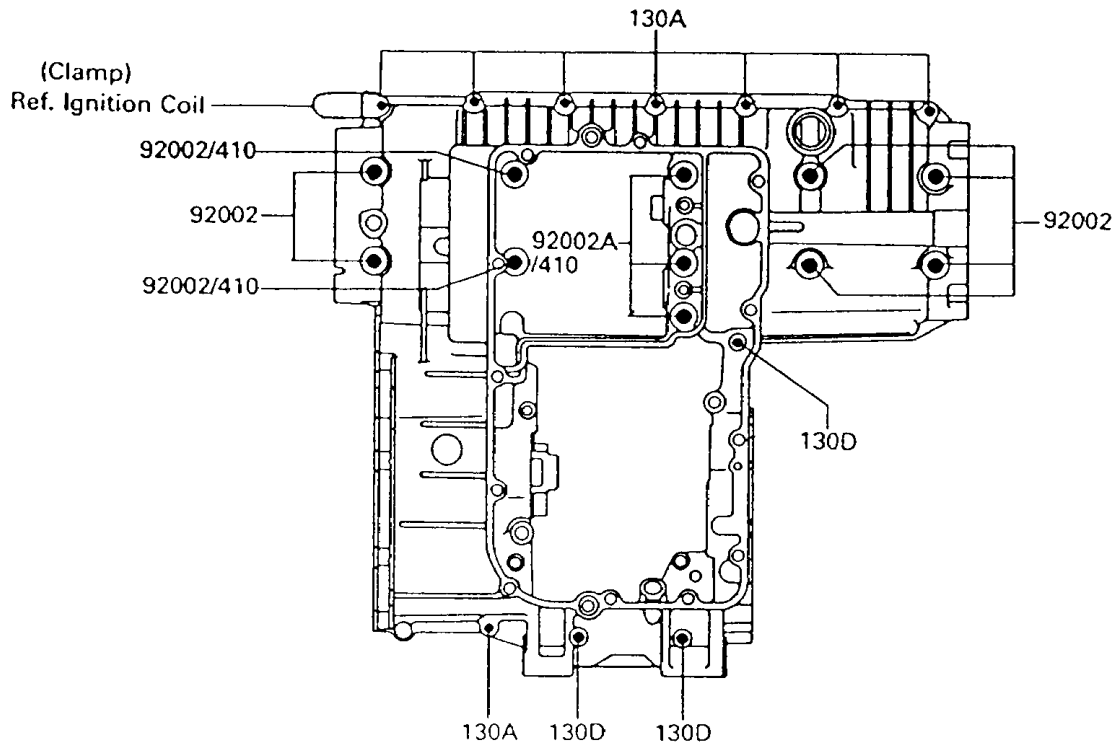

1993 Voyager XII

PARTS DIAGRAM

Crankcase Bolt Pattern

E1412

Upper Case (Outside)

Lower Case (Outside)

1993 Voyager XII

PARTS LIST

Crankcase Bolt Pattern

ITEM NAME

PART NUMBER

QUANTITY
