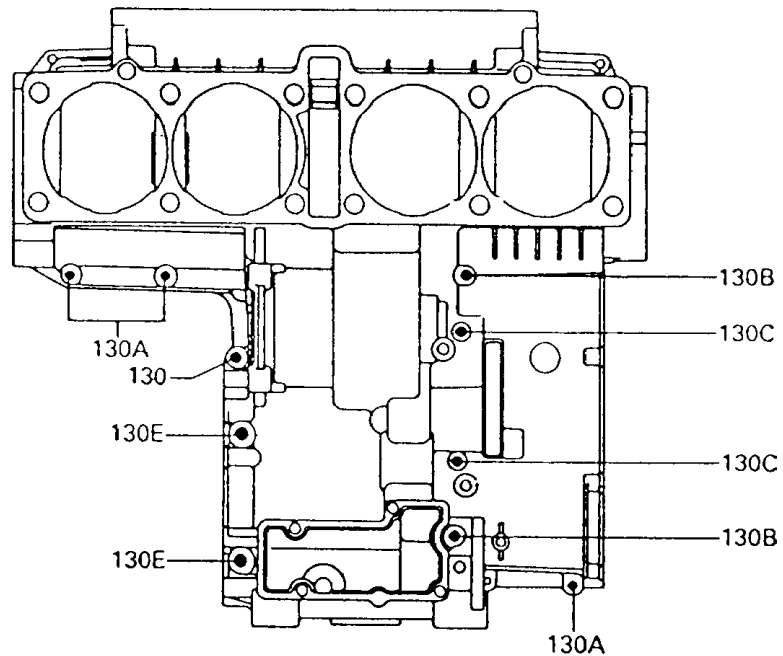

1995 Voyager XII

PARTS DIAGRAM

Crankcase Bolt Pattern

E1412

Upper Case (Outside)

Lower Case (Outside)

1995 Voyager XII

PARTS LIST

Crankcase Bolt Pattern

ITEM NAME

PART NUMBER

QUANTITY
