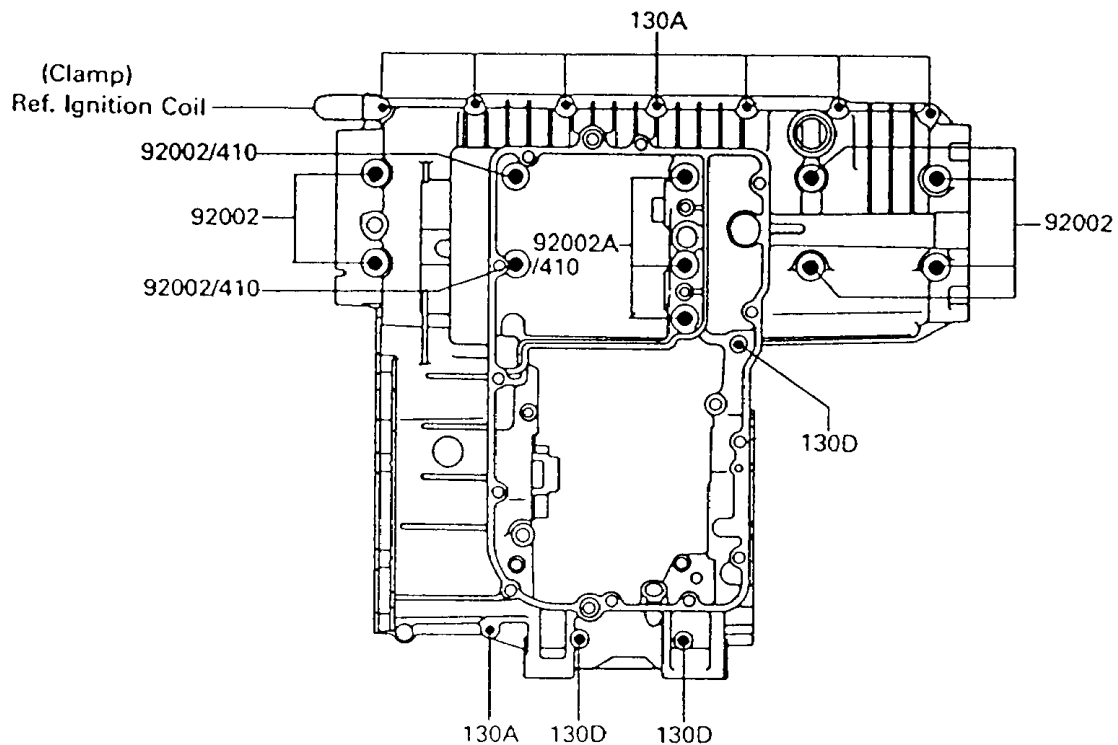

1995 Voyager XII

PARTS DIAGRAM

Crankcase Bolt Pattern

E1412

Upper Case (Outside)

Lower Case (Outside)

1995 Voyager XII

PARTS LIST

Crankcase Bolt Pattern

ITEM NAME

PART NUMBER

QUANTITY
