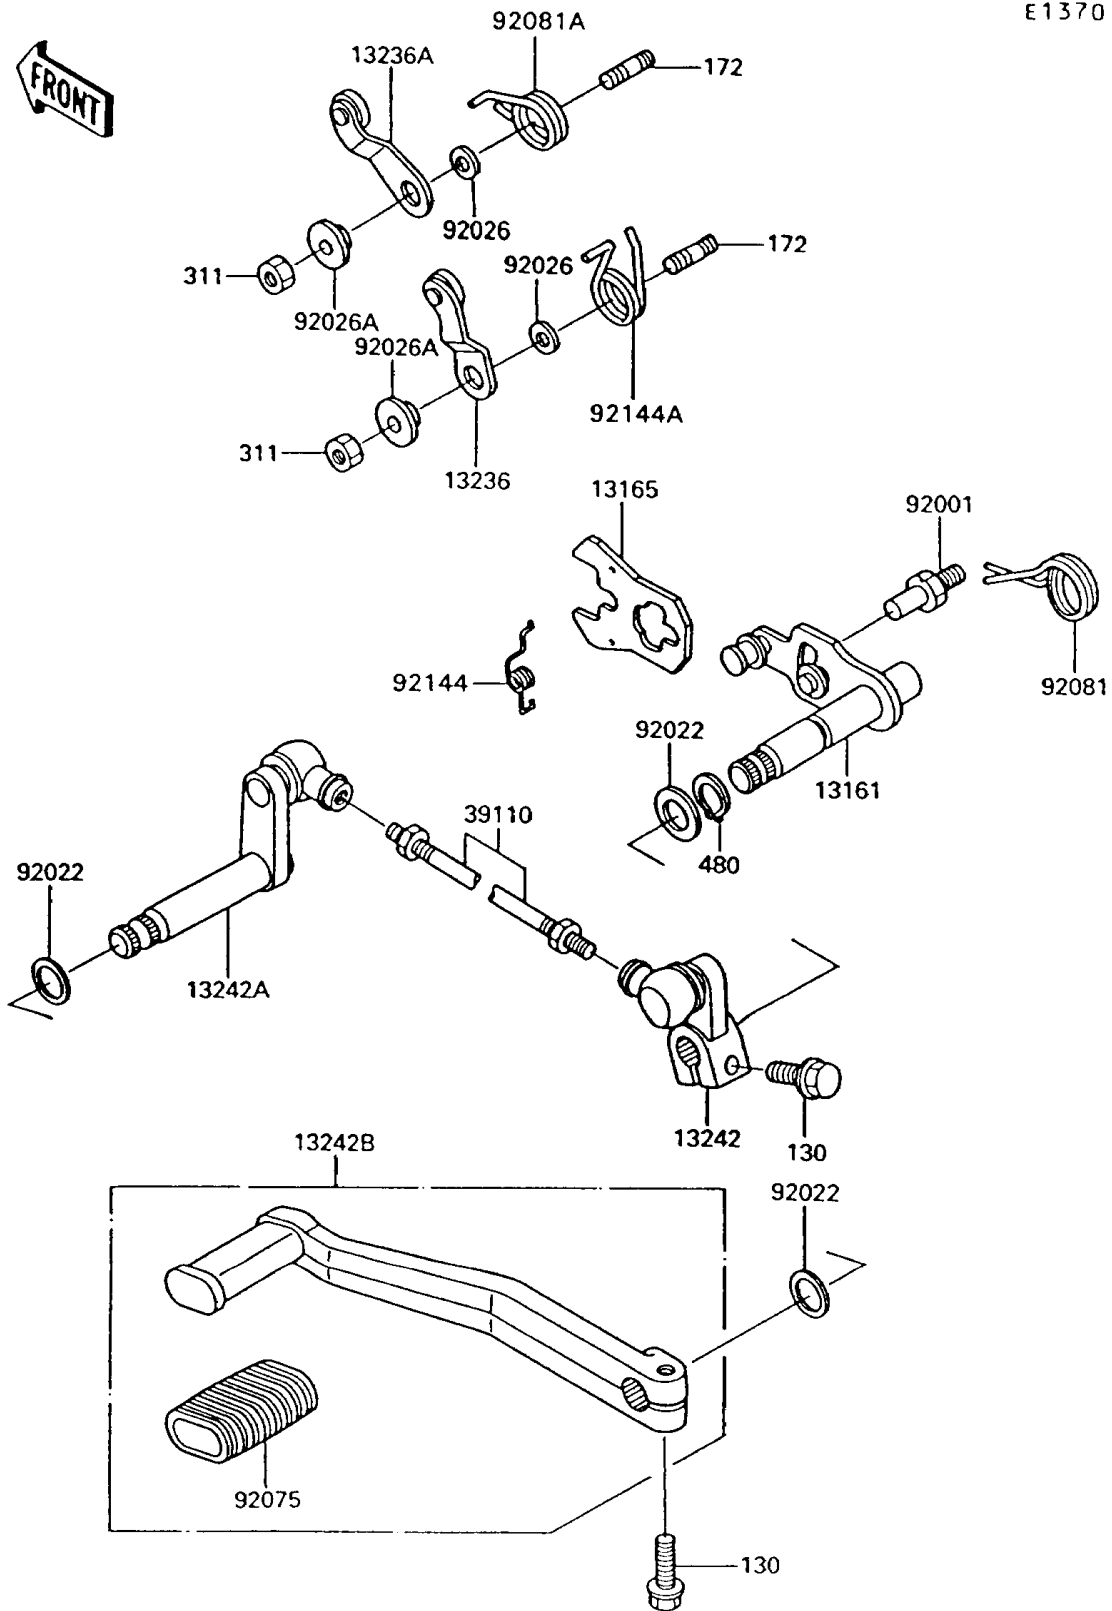

1993 Voyager XII

PARTS DIAGRAM

Gear Change Mechanism

E1370

1993 Voyager XII

PARTS LIST

Gear Change Mechanism

Kawasaki

Let the Good Times Roll®

ITEM NAME

PART NUMBER

QUANTITY
