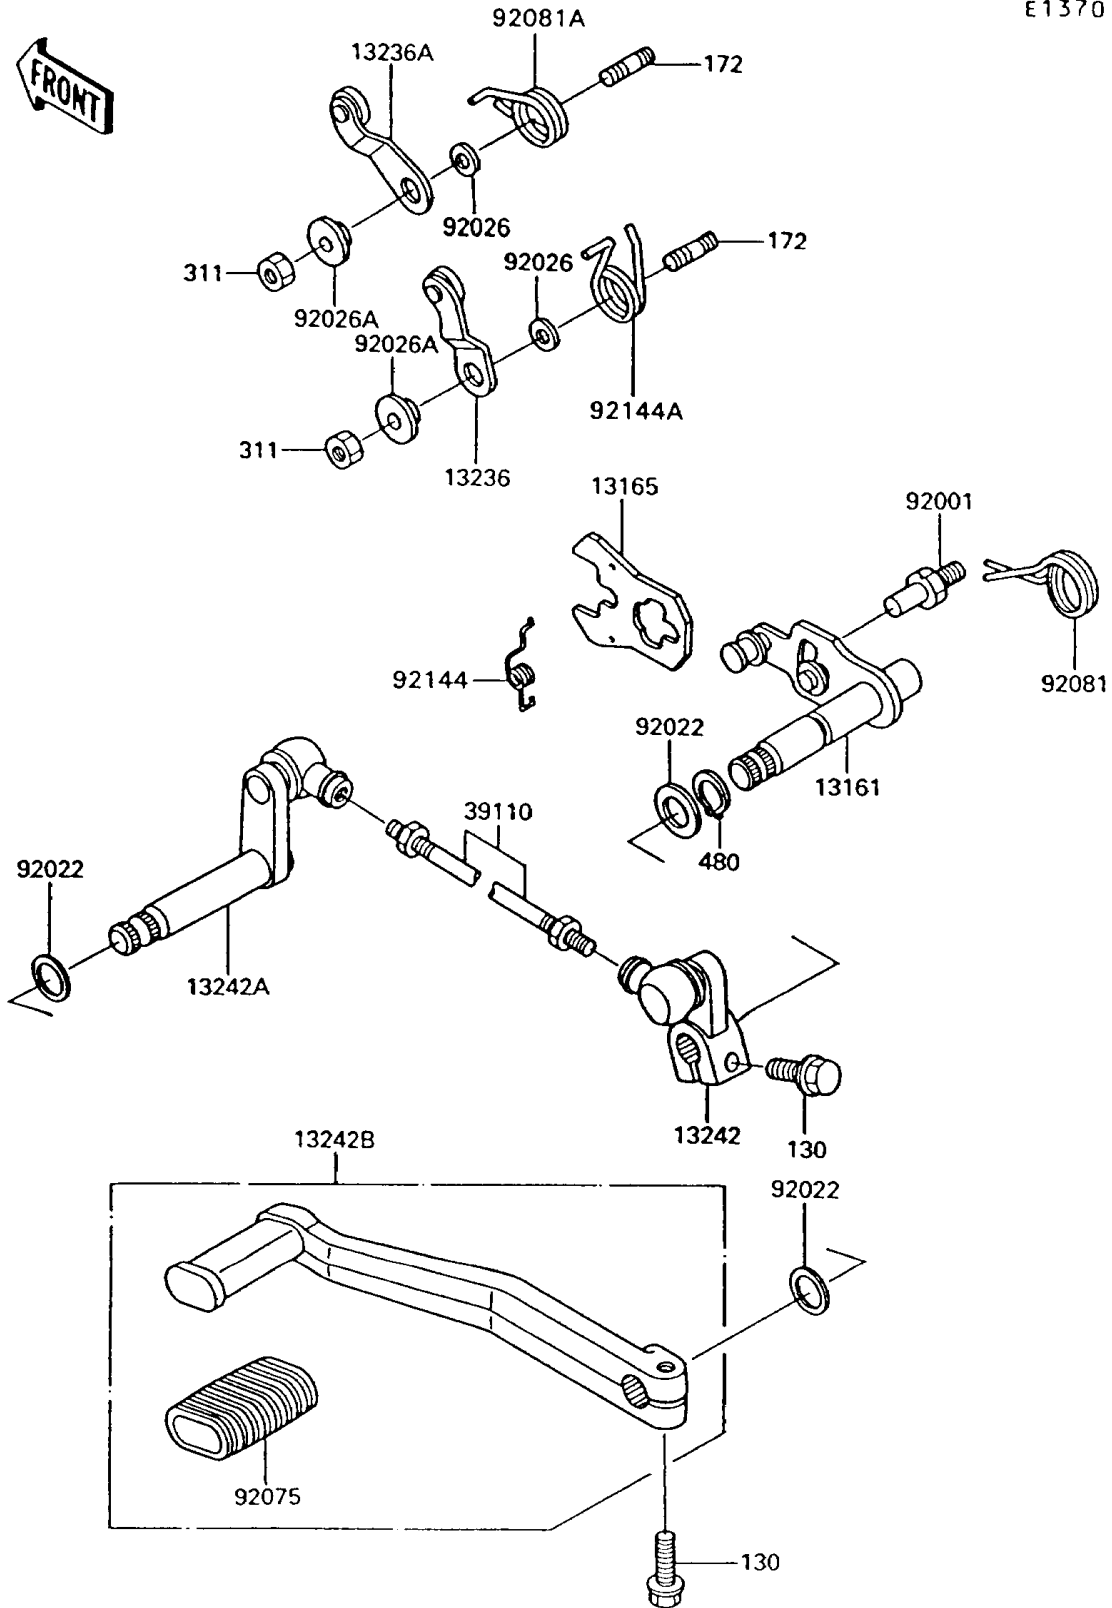

1992 Voyager XII

PARTS DIAGRAM

Gear Change Mechanism

E1370

1992 Voyager XII

PARTS LIST

Gear Change Mechanism

ITEM NAME

PART NUMBER

QUANTITY
