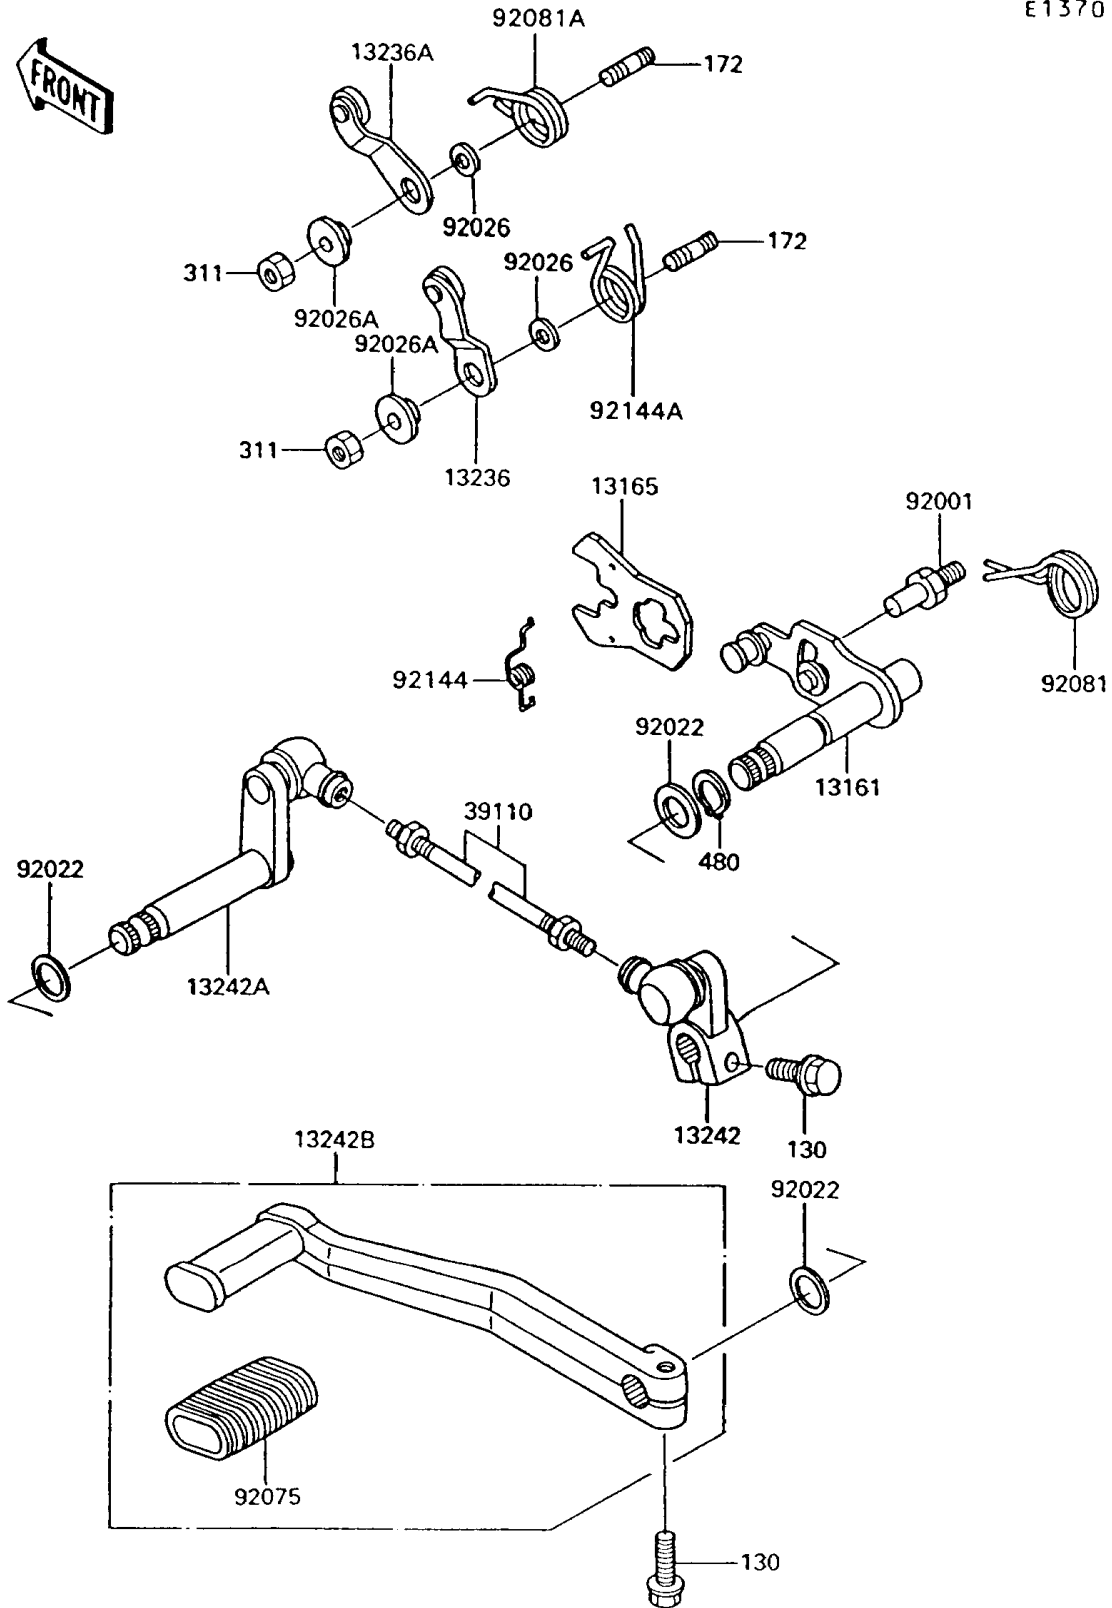

1994 Voyager XII

PARTS DIAGRAM

Gear Change Mechanism

E1370

1994 Voyager XII

PARTS LIST

Gear Change Mechanism

ITEM NAME

PART NUMBER

QUANTITY
