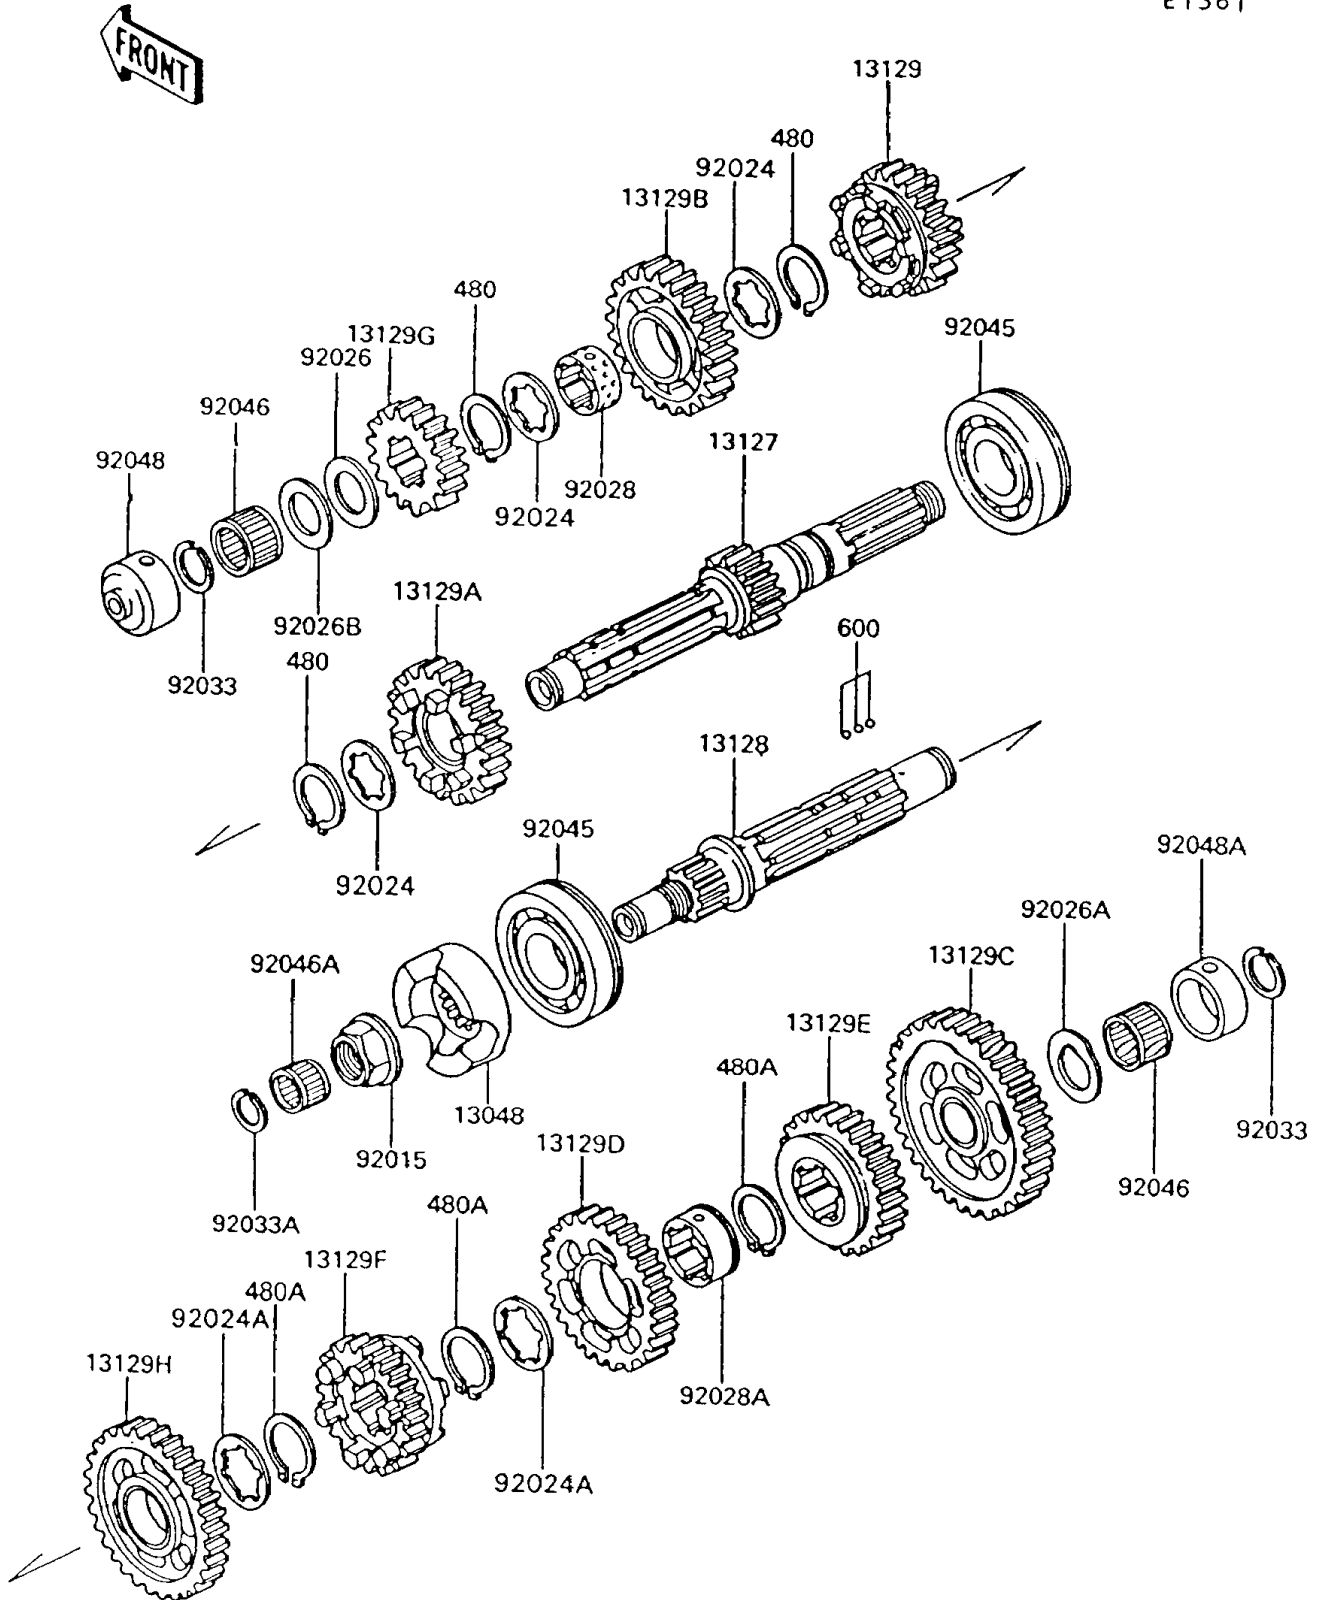

1992 Voyager XII

PARTS DIAGRAM

Transmission

E 1361

1992 Voyager XII

PARTS LIST

Transmission

Kawasaki

Let the Good Times Roll®

ITEM NAME

PART NUMBER

QUANTITY
