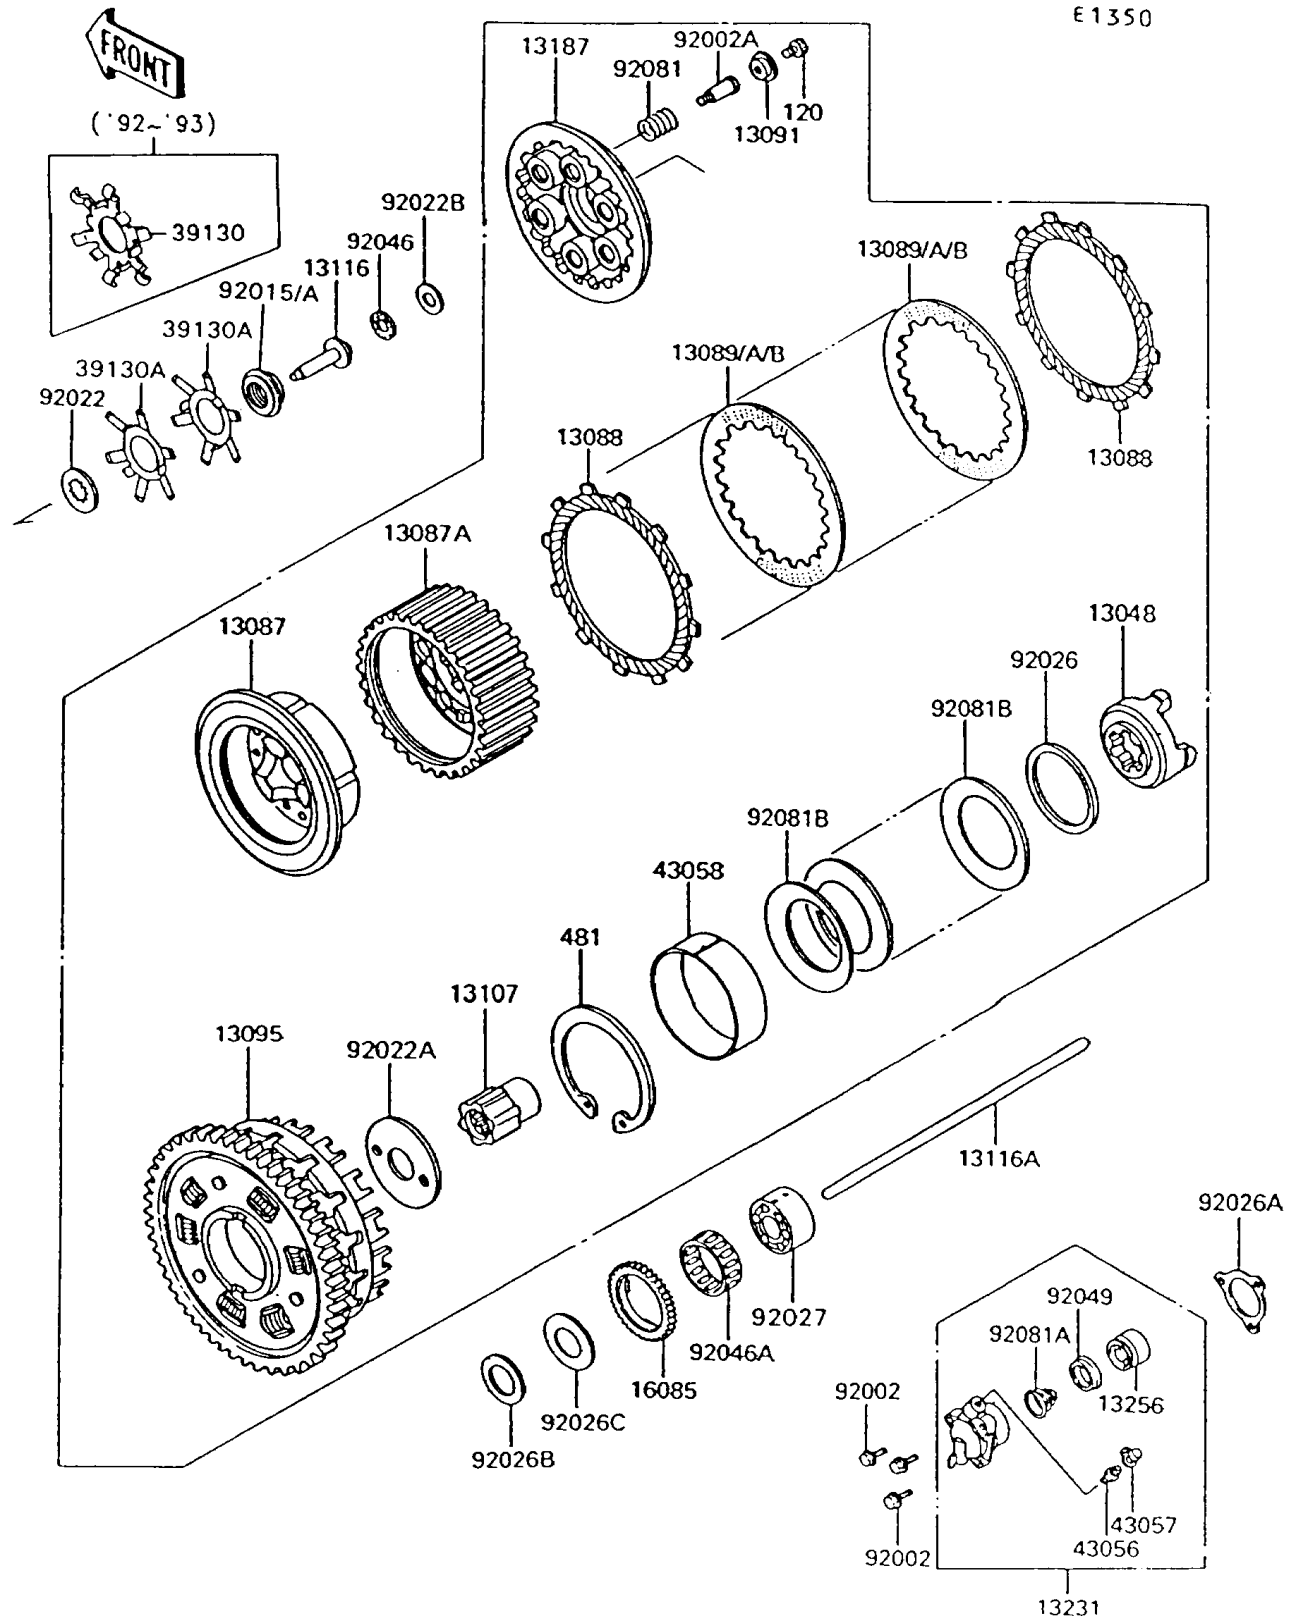

1993 Voyager XII

PARTS DIAGRAM

Clutch

Kawasaki

Let the Good Times Roll®

1993 Voyager XII

PARTS LIST

Clutch

ITEM NAME

PART NUMBER

QUANTITY
