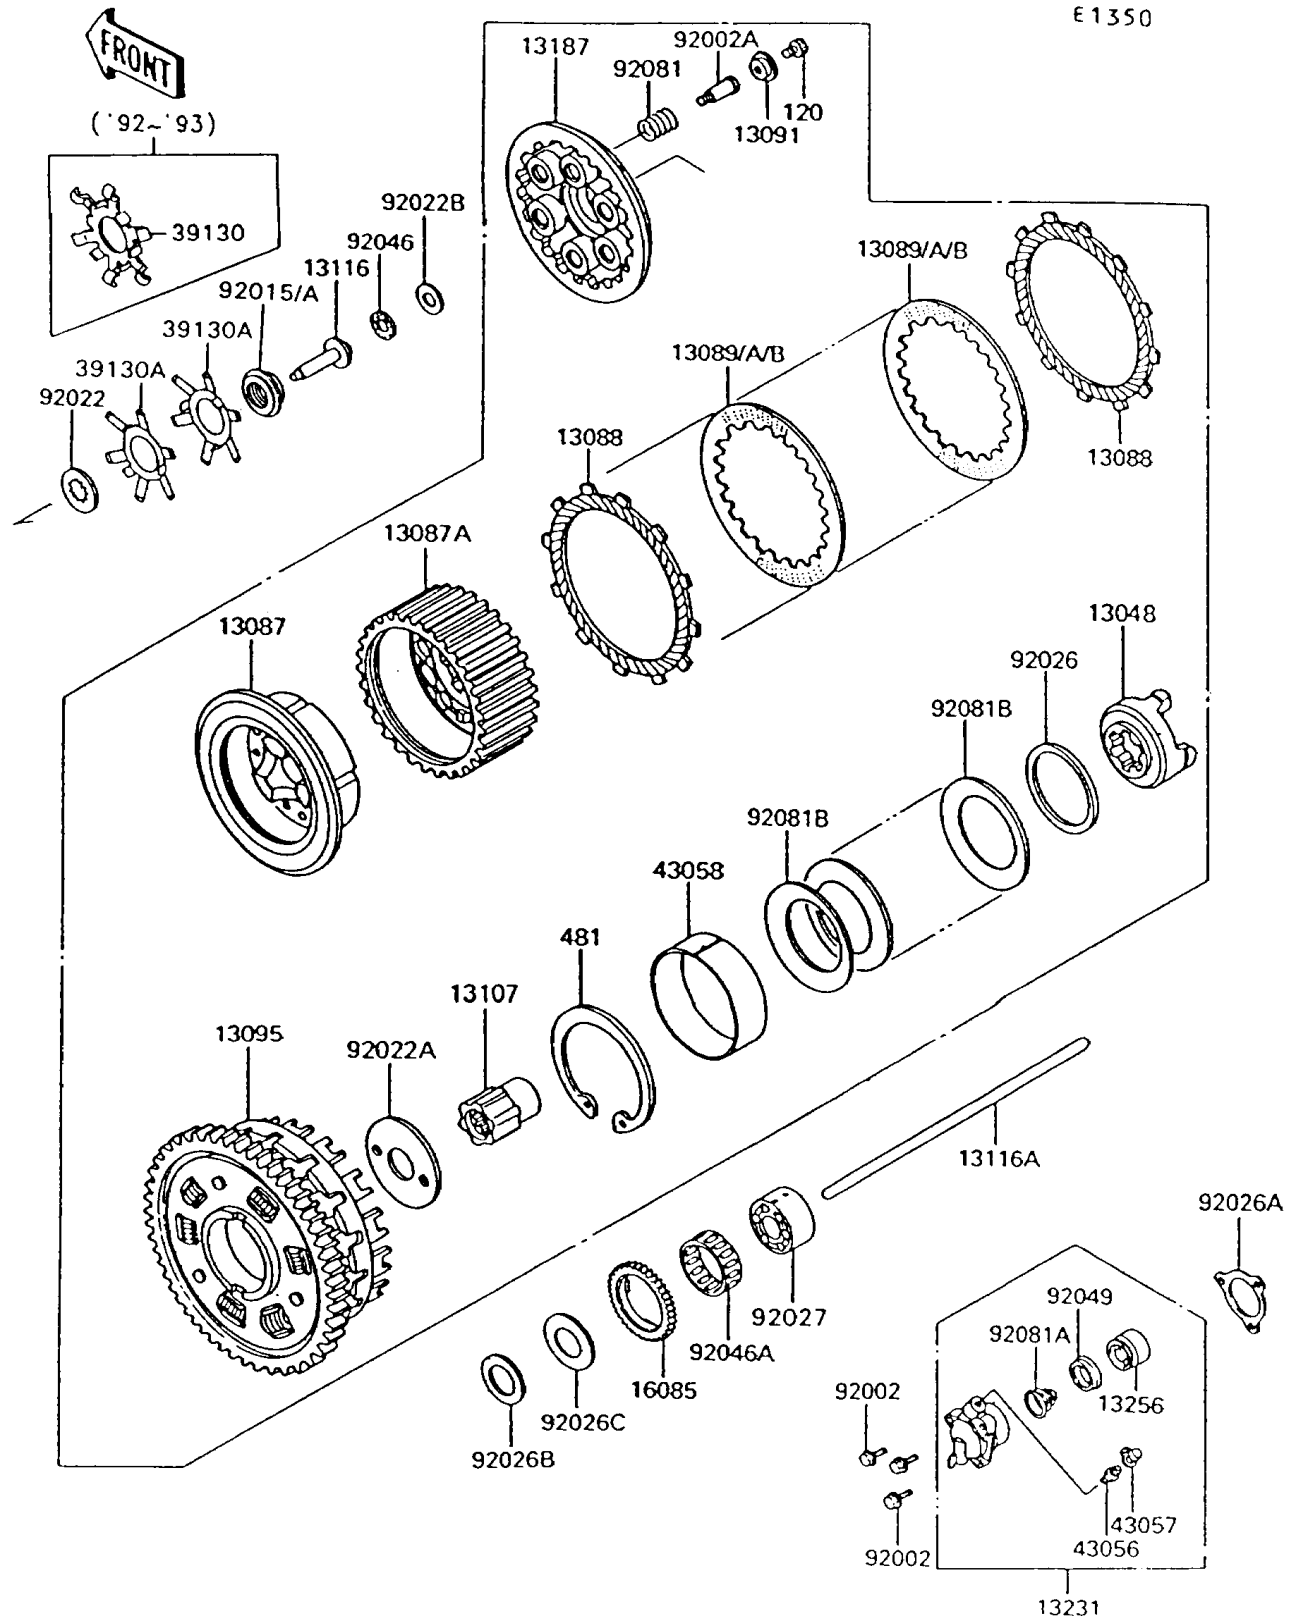

1992 Voyager XII

PARTS DIAGRAM

Clutch

1992 Voyager XII

PARTS LIST

Clutch

ITEM NAME

PART NUMBER

QUANTITY
