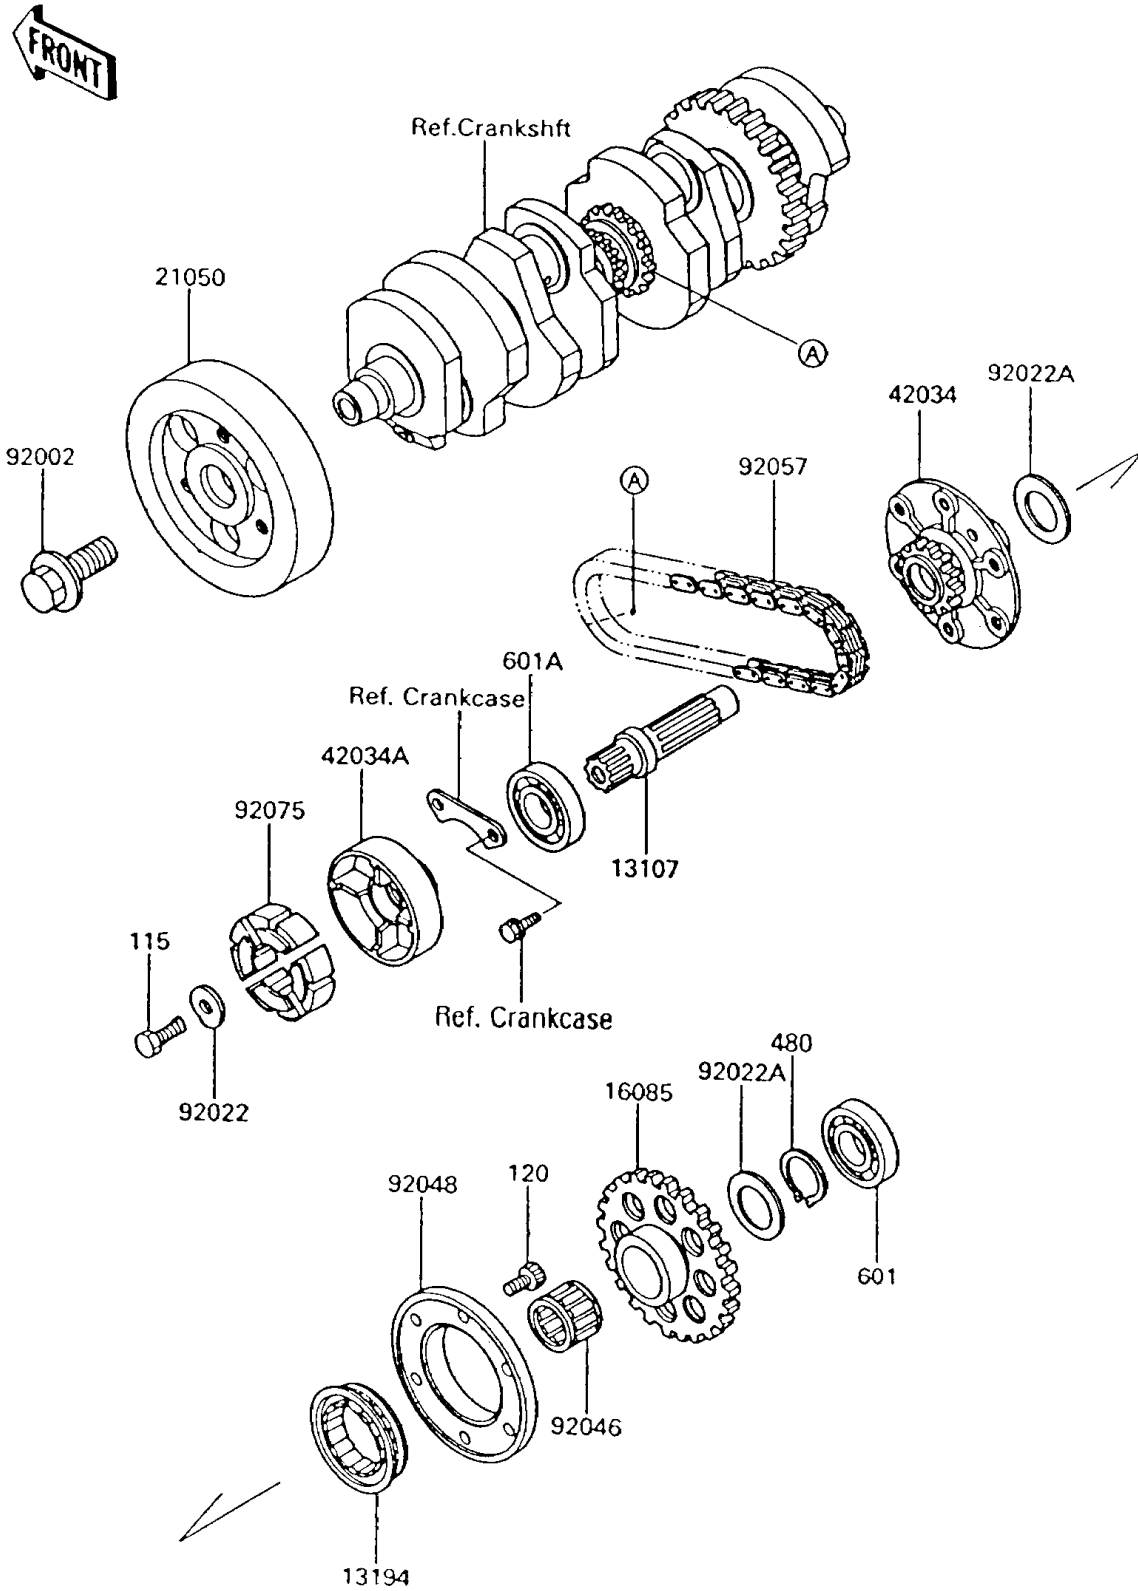

1993 Voyager XII

PARTS DIAGRAM

Secondary Shaft

E 1322

1993 Voyager XII

PARTS LIST

Secondary Shaft

Kawasaki

Let the Good Times Roll®

ITEM NAME

PART NUMBER

QUANTITY
