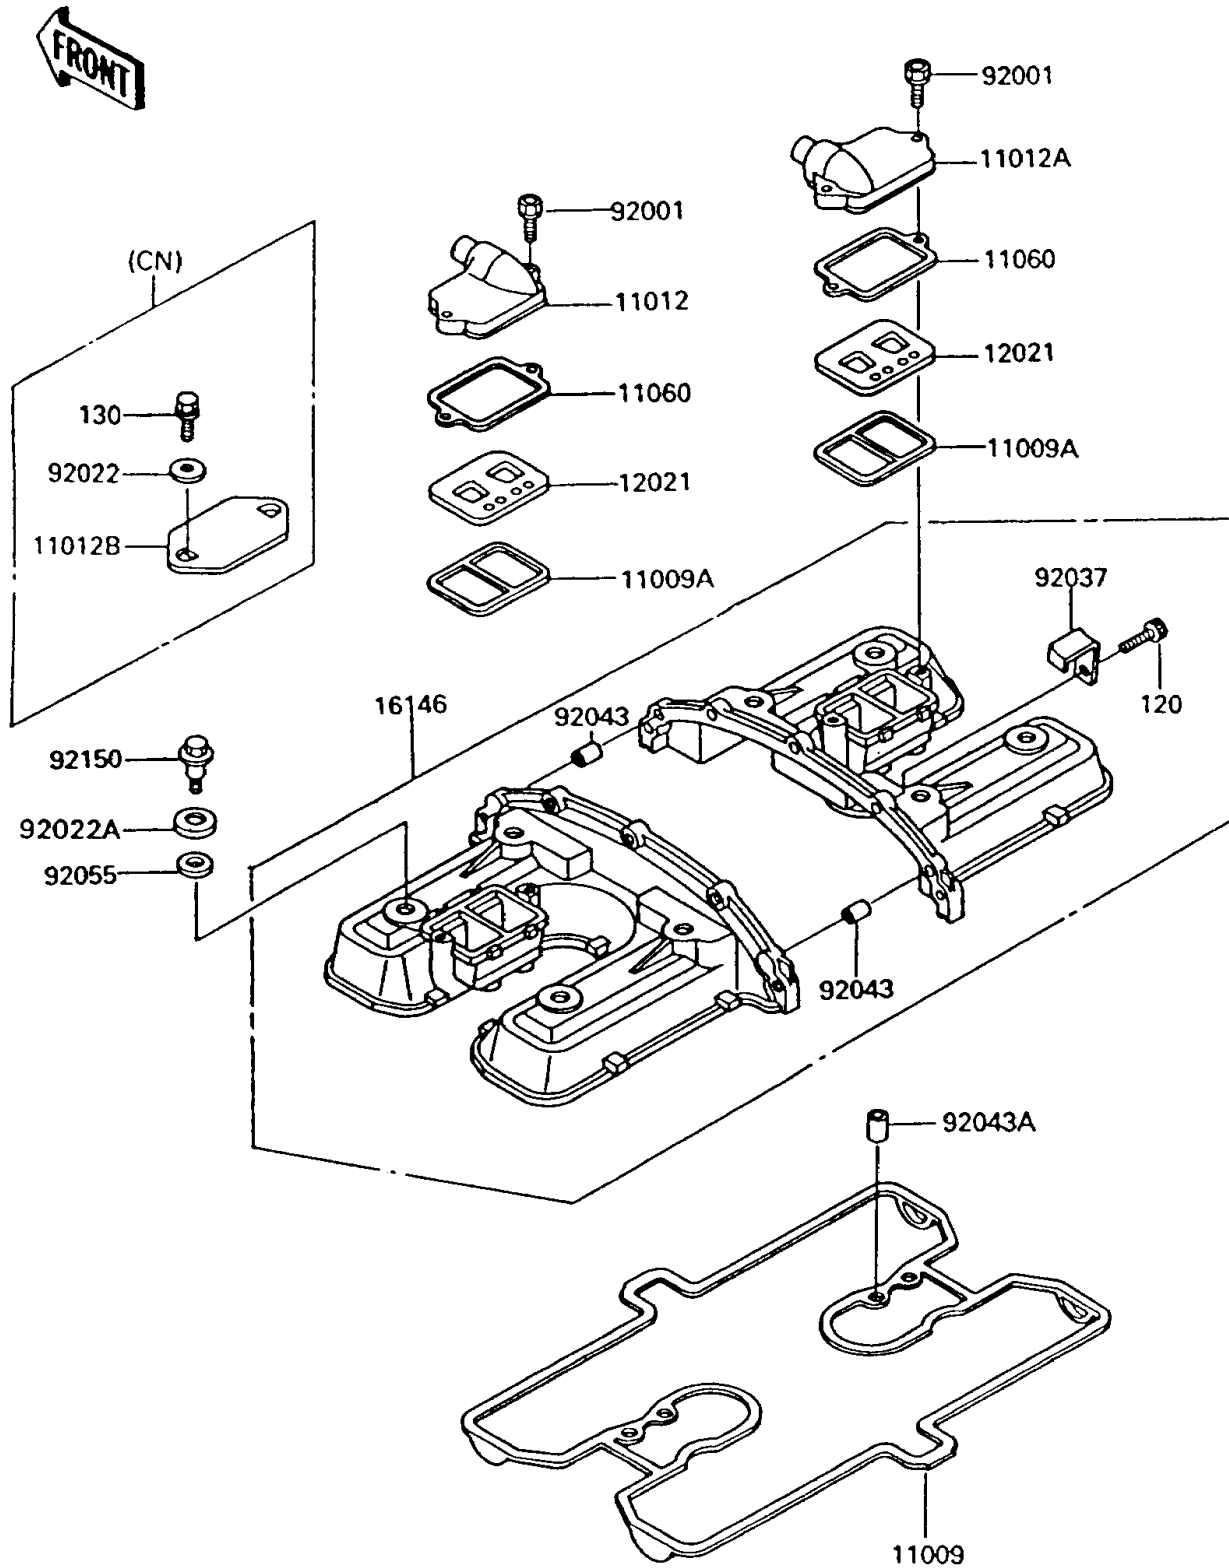

1992 Voyager XII

PARTS DIAGRAM

Cylinder Head Cover

E1112

1992 Voyager XII

PARTS LIST

Cylinder Head Cover

ITEM NAME

PART NUMBER

QUANTITY
