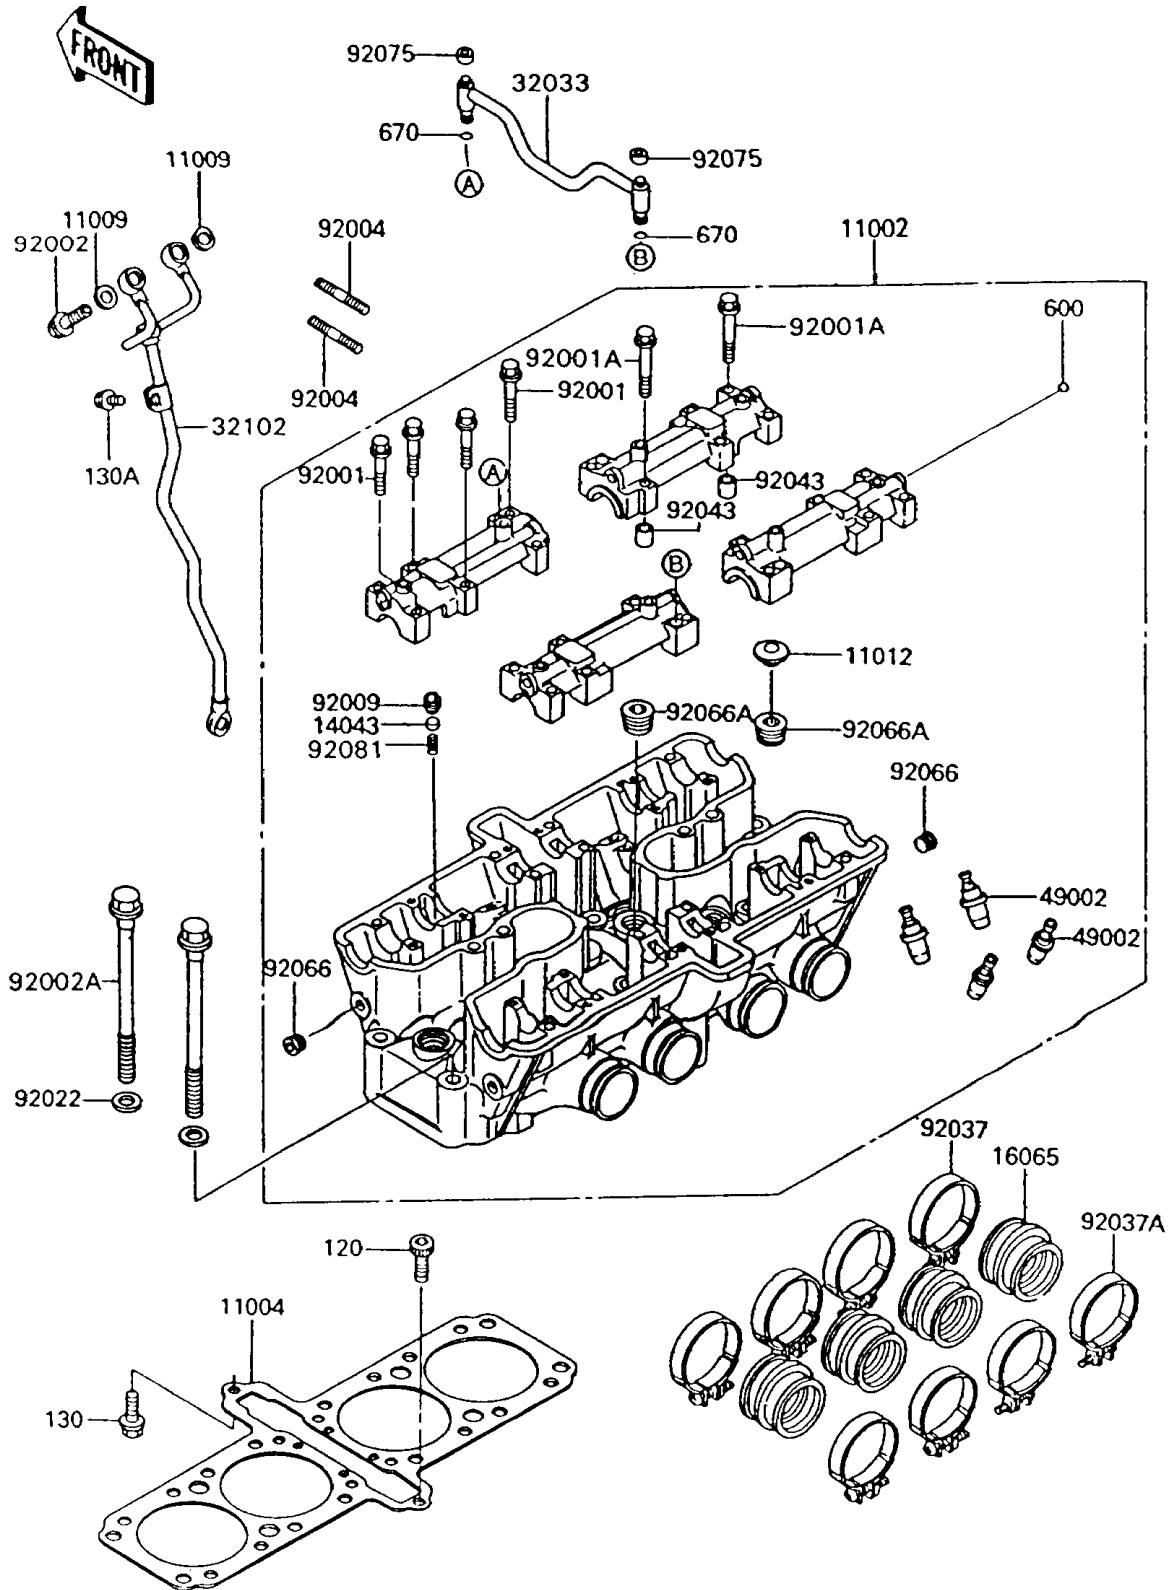

1992 Voyager XII

PARTS DIAGRAM

Cylinder Head

E1111

1992 Voyager XII

PARTS LIST

Cylinder Head

Kawasaki

Let the Good Times Roll®

ITEM NAME

PART NUMBER

QUANTITY
