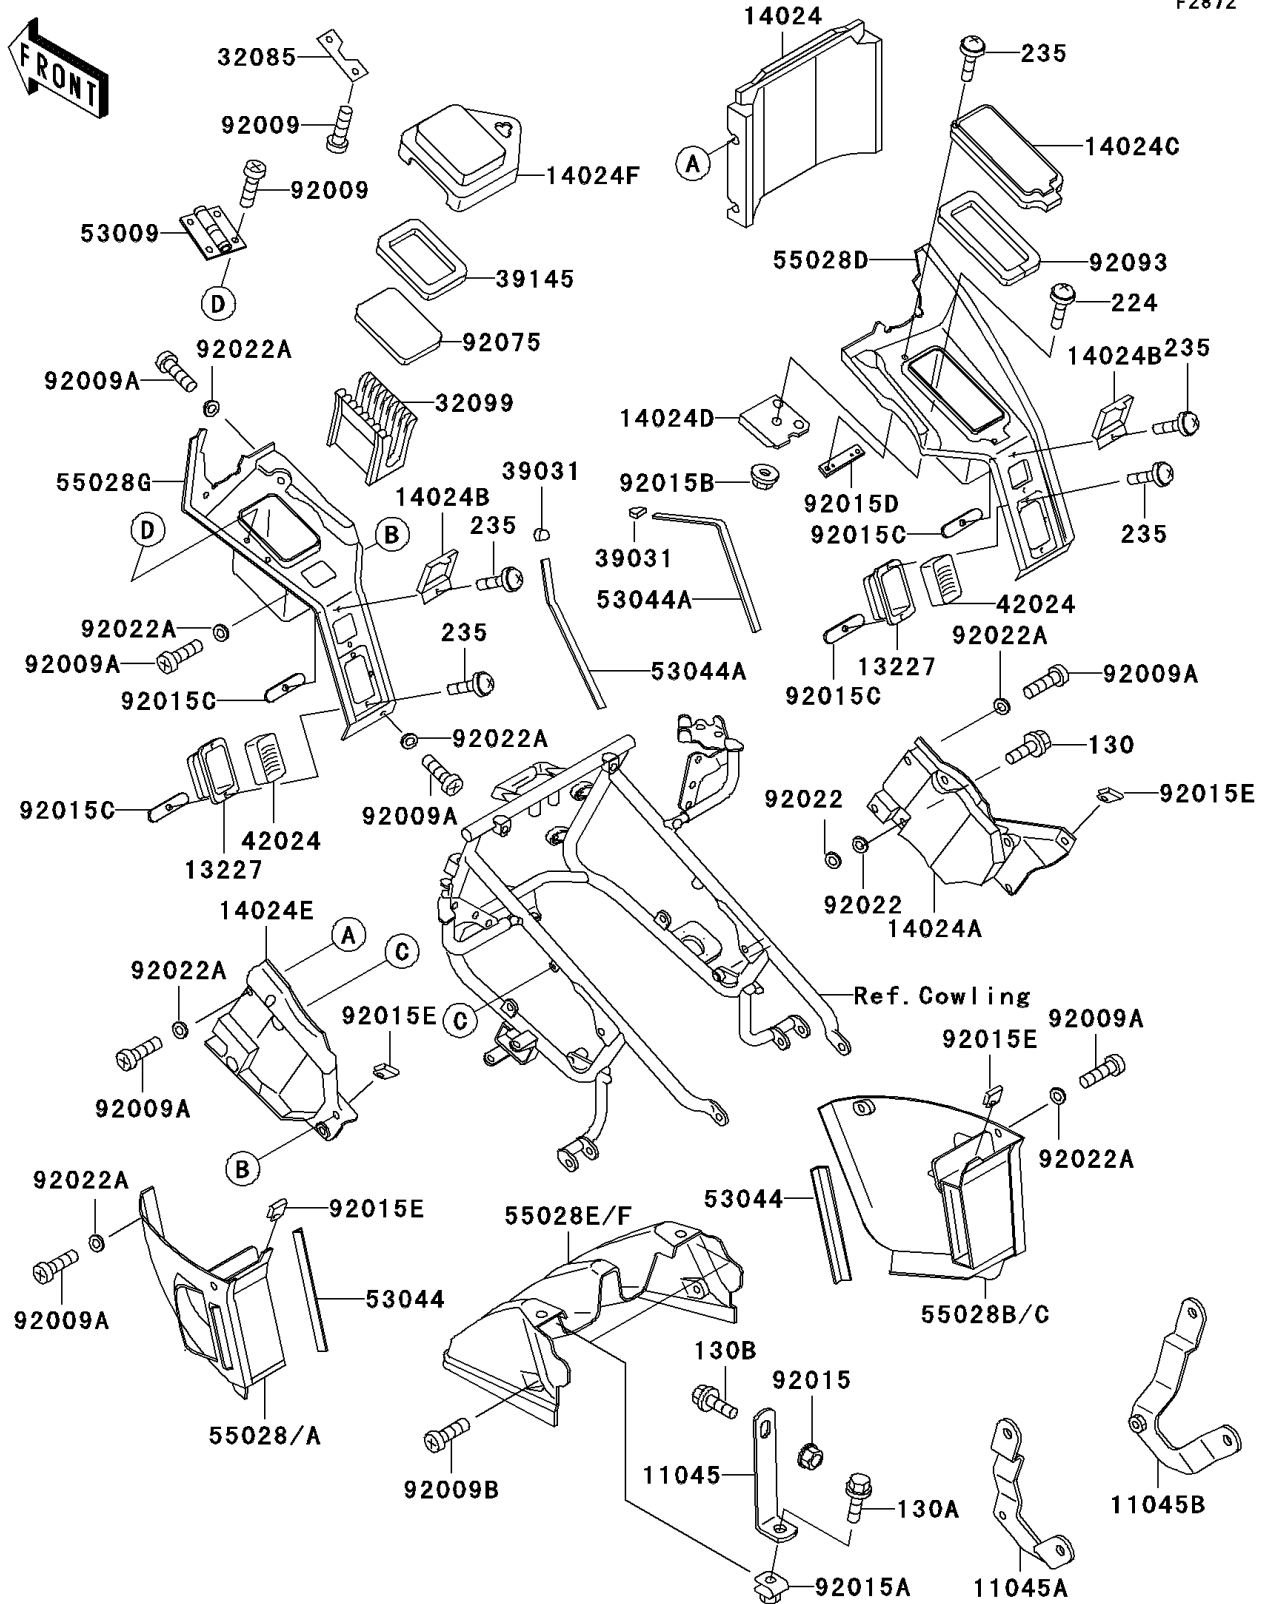

2001 Voyager XII

PARTS DIAGRAM

Cowling Lower

F2872

2001 Voyager XII

PARTS LIST

Cowling Lowers

ITEM NAME

PART NUMBER

QUANTITY
