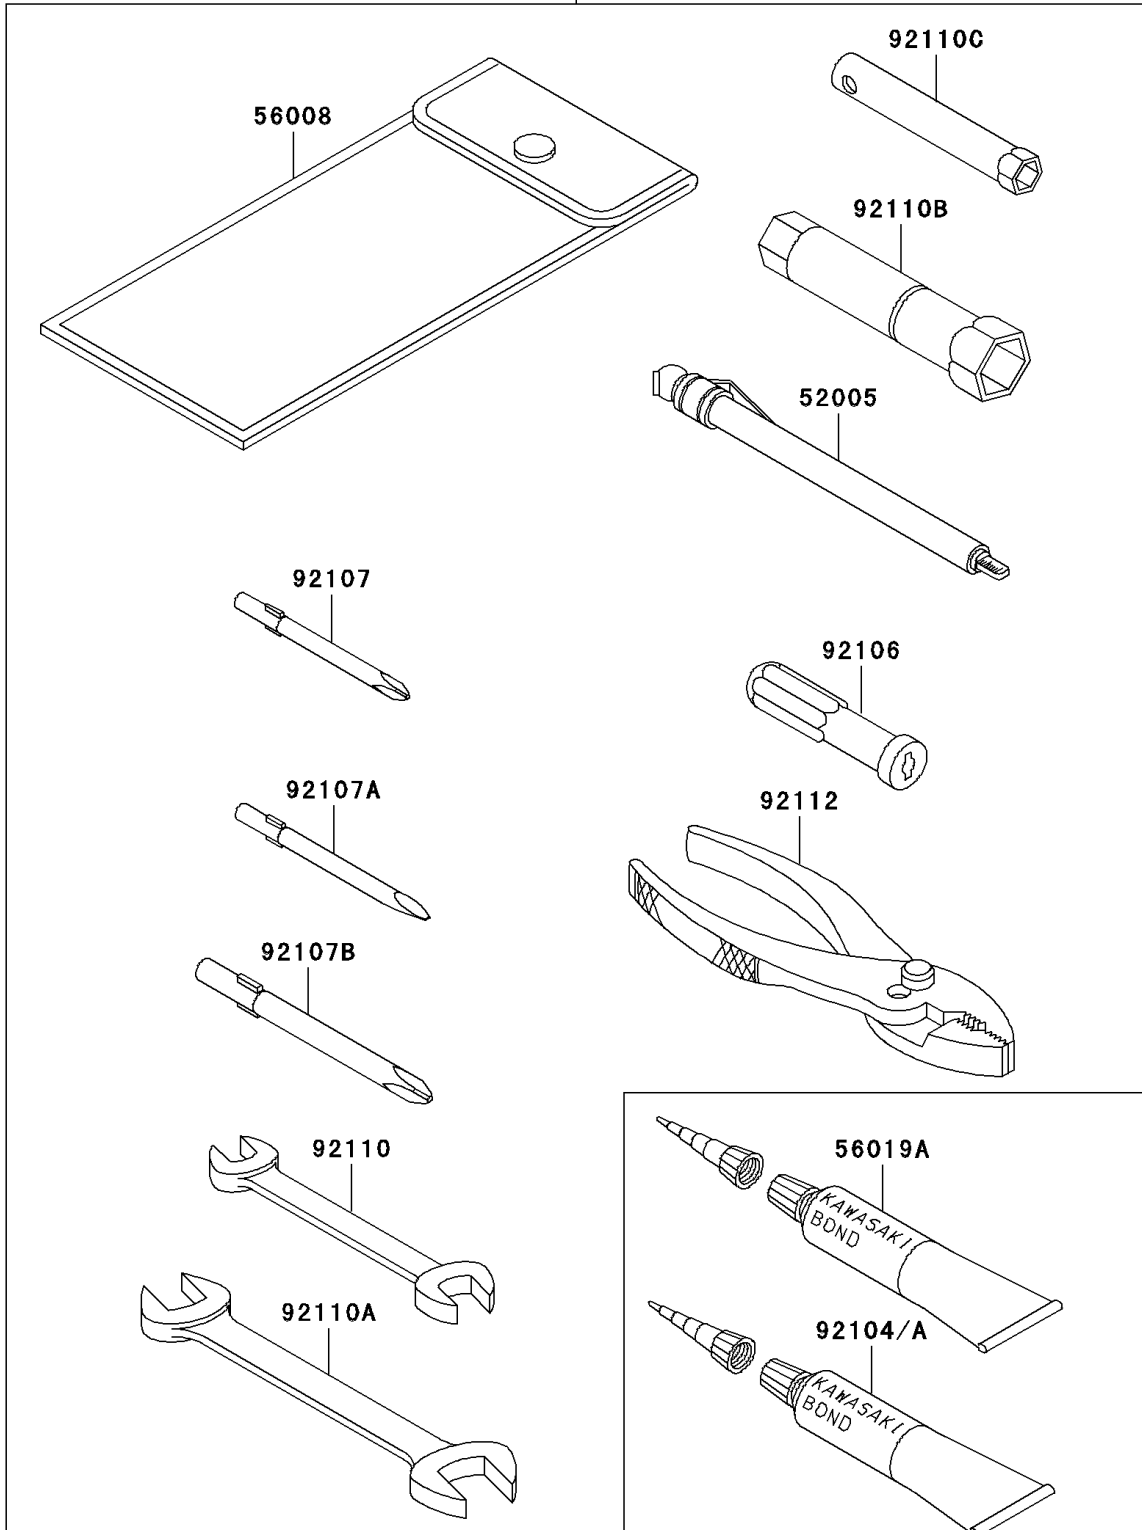

2002 Voyager XII

PARTS DIAGRAM

Owner's Tools

56007

F2810

2002 Voyager XII

PARTS LIST

Owner's Tools

ITEM NAME

PART NUMBER

QUANTITY
