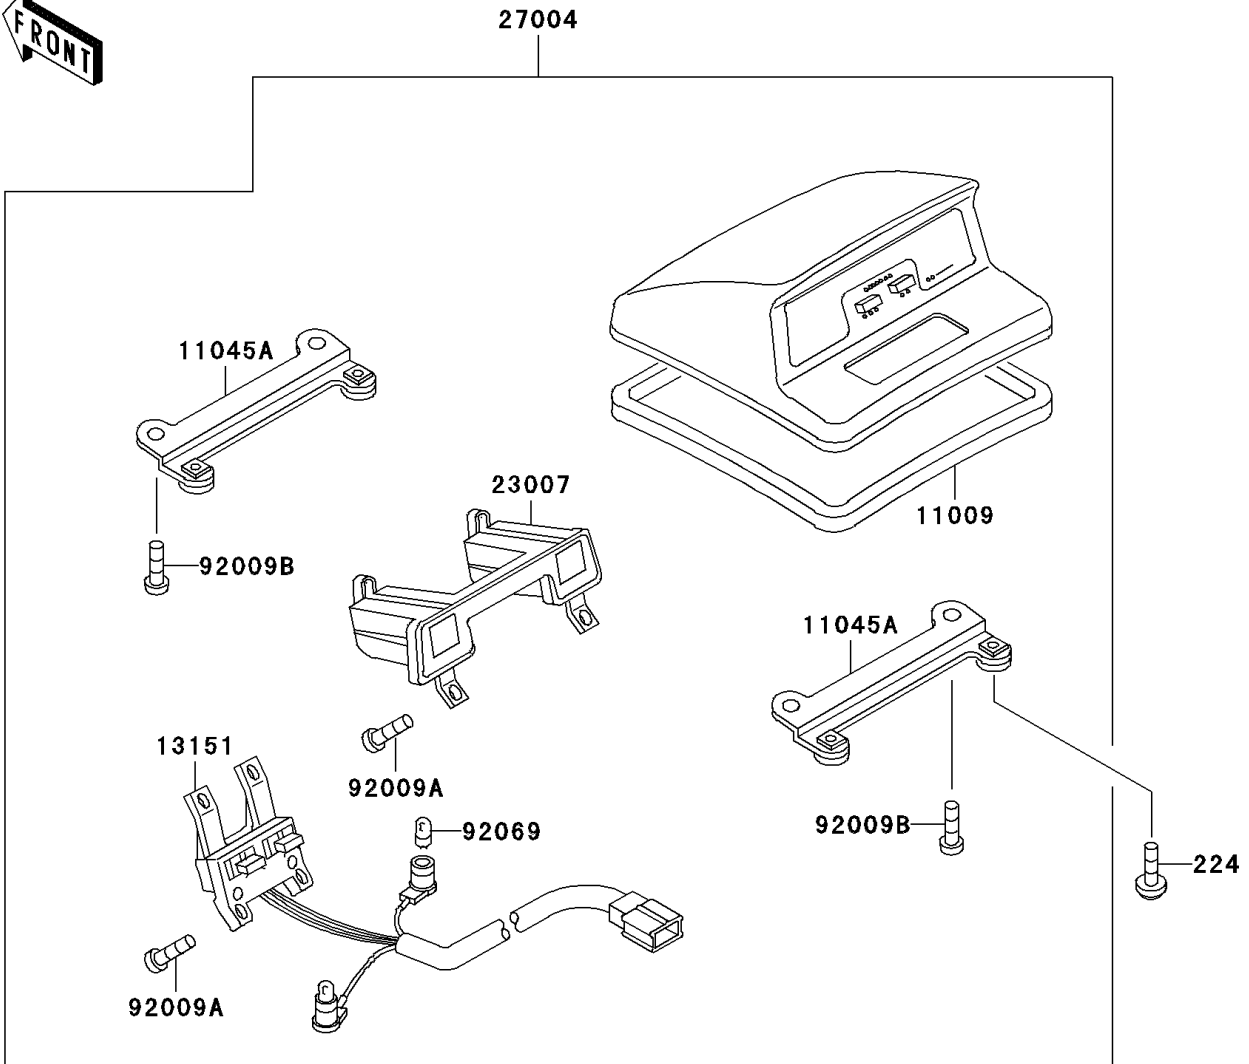

2001 Voyager XII

PARTS DIAGRAM

Cruise Switch

F2769

2001 Voyager XII

PARTS LIST

Cruise Switch

ITEM NAME

PART NUMBER

QUANTITY
