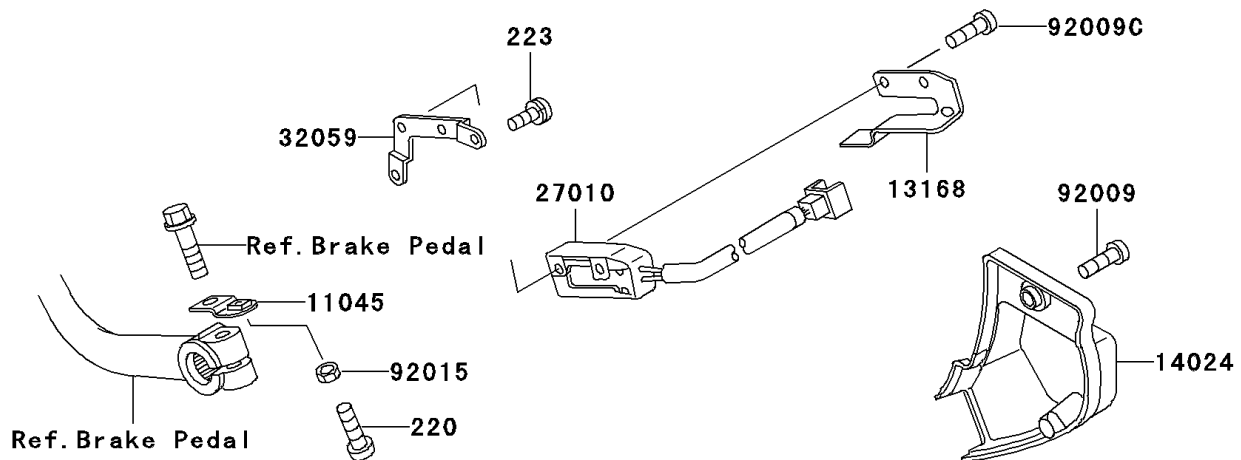

2001 Voyager XII

PARTS DIAGRAM

Cruise Switch

F2769

2001 Voyager XII

PARTS LIST

Cruise Switch

ITEM NAME

PART NUMBER

QUANTITY
